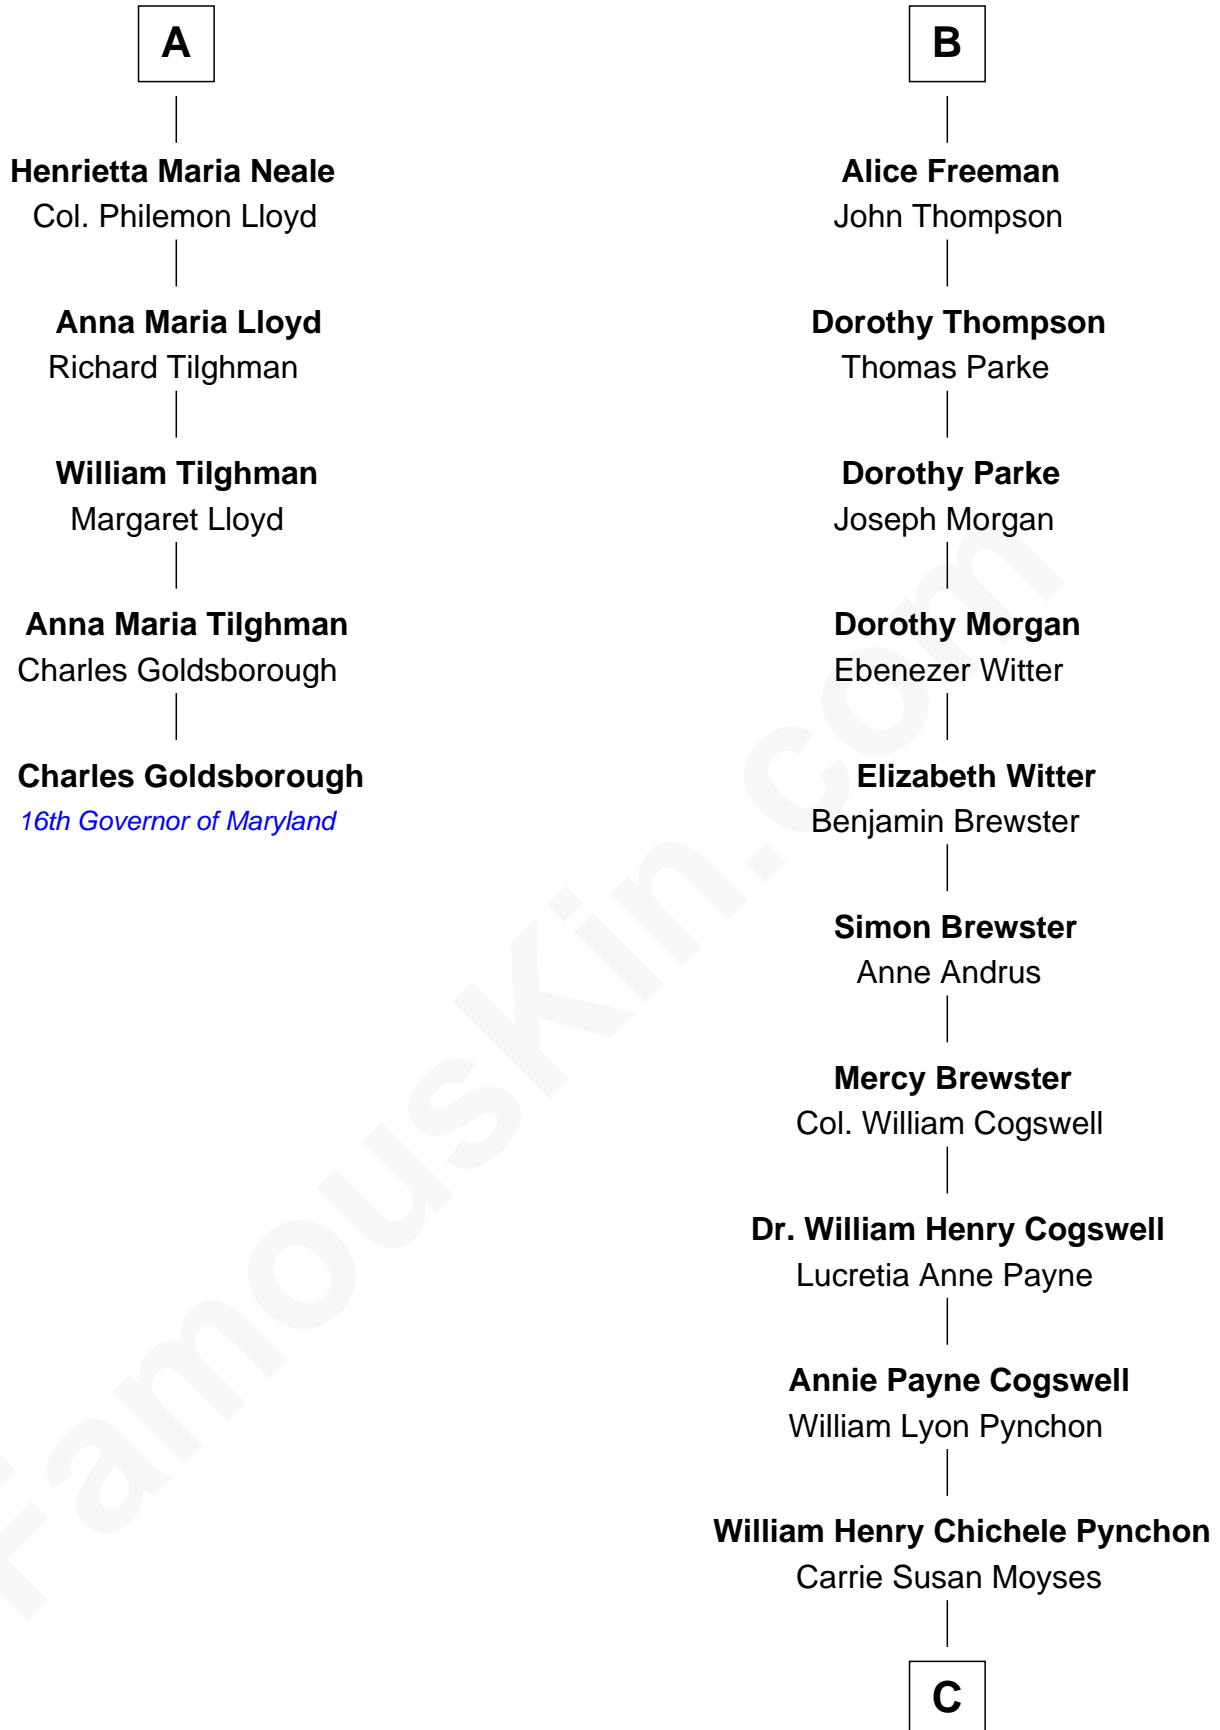

**FamousKin.com**  
**Relationship Chart of**  
**Charles Goldsborough**  
*16th Governor of Maryland*

**11th cousin 7 times removed of**

**Thomas Pynchon**  
*American Novelist*

**Sir John Throckmorton**  
 Eleanor Spinney

**Sir Thomas Throckmorton**  
 Margaret Olney

**Agnes Throckmorton**  
 Thomas Winslow

**Sir Robert Throckmorton**  
 Catherine Marrow

**Agnes Winslow**  
 John Giffard

**Richard Throckmorton**  
 Jane Beaufoe

**Thomas Giffard**  
 Joan Langston

**Goditha Throckmorton**  
 Thomas Neale

**Amy Giffard**  
 Richard Samwell

**John Neale**  
 Grace Butler

**Susanna Samwell**  
 Peter Edwards

**Raphael Neale**  
 Jane Baker

**Edward Edwards**  
 Ursula Coles

**James Neale**  
 Anna Maria Gill

**Margaret Edwards**  
 Henry Freeman

**A**

**B**

C

Thomas Ruggles Pynchon  
Catherine Frances Bennett

Thomas Pynchon  
*Novelist*