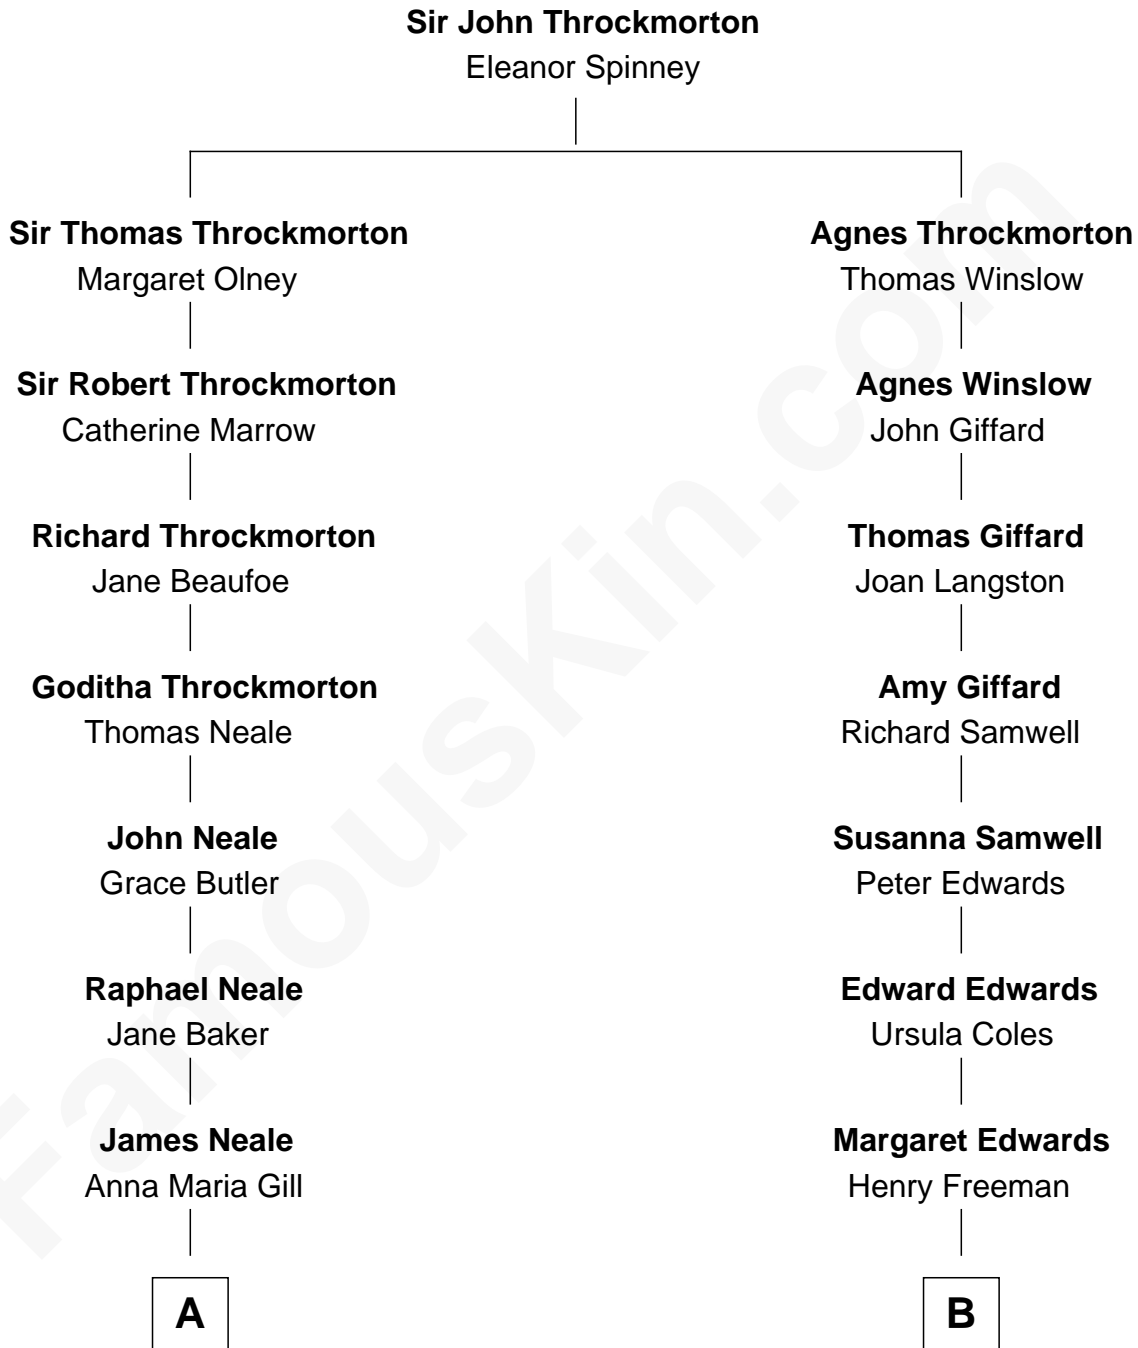

FamousKin.com
Relationship Chart of
Charles Goldsborough
16th Governor of Maryland

11th cousin 8 times removed of

Paget Brewster
TV Actress

C

George Washington Wales Brewster

Joan Ryerson

Galen Brewster

Hathaway Tew

Paget Brewster

TV Actress

FamousKin.com