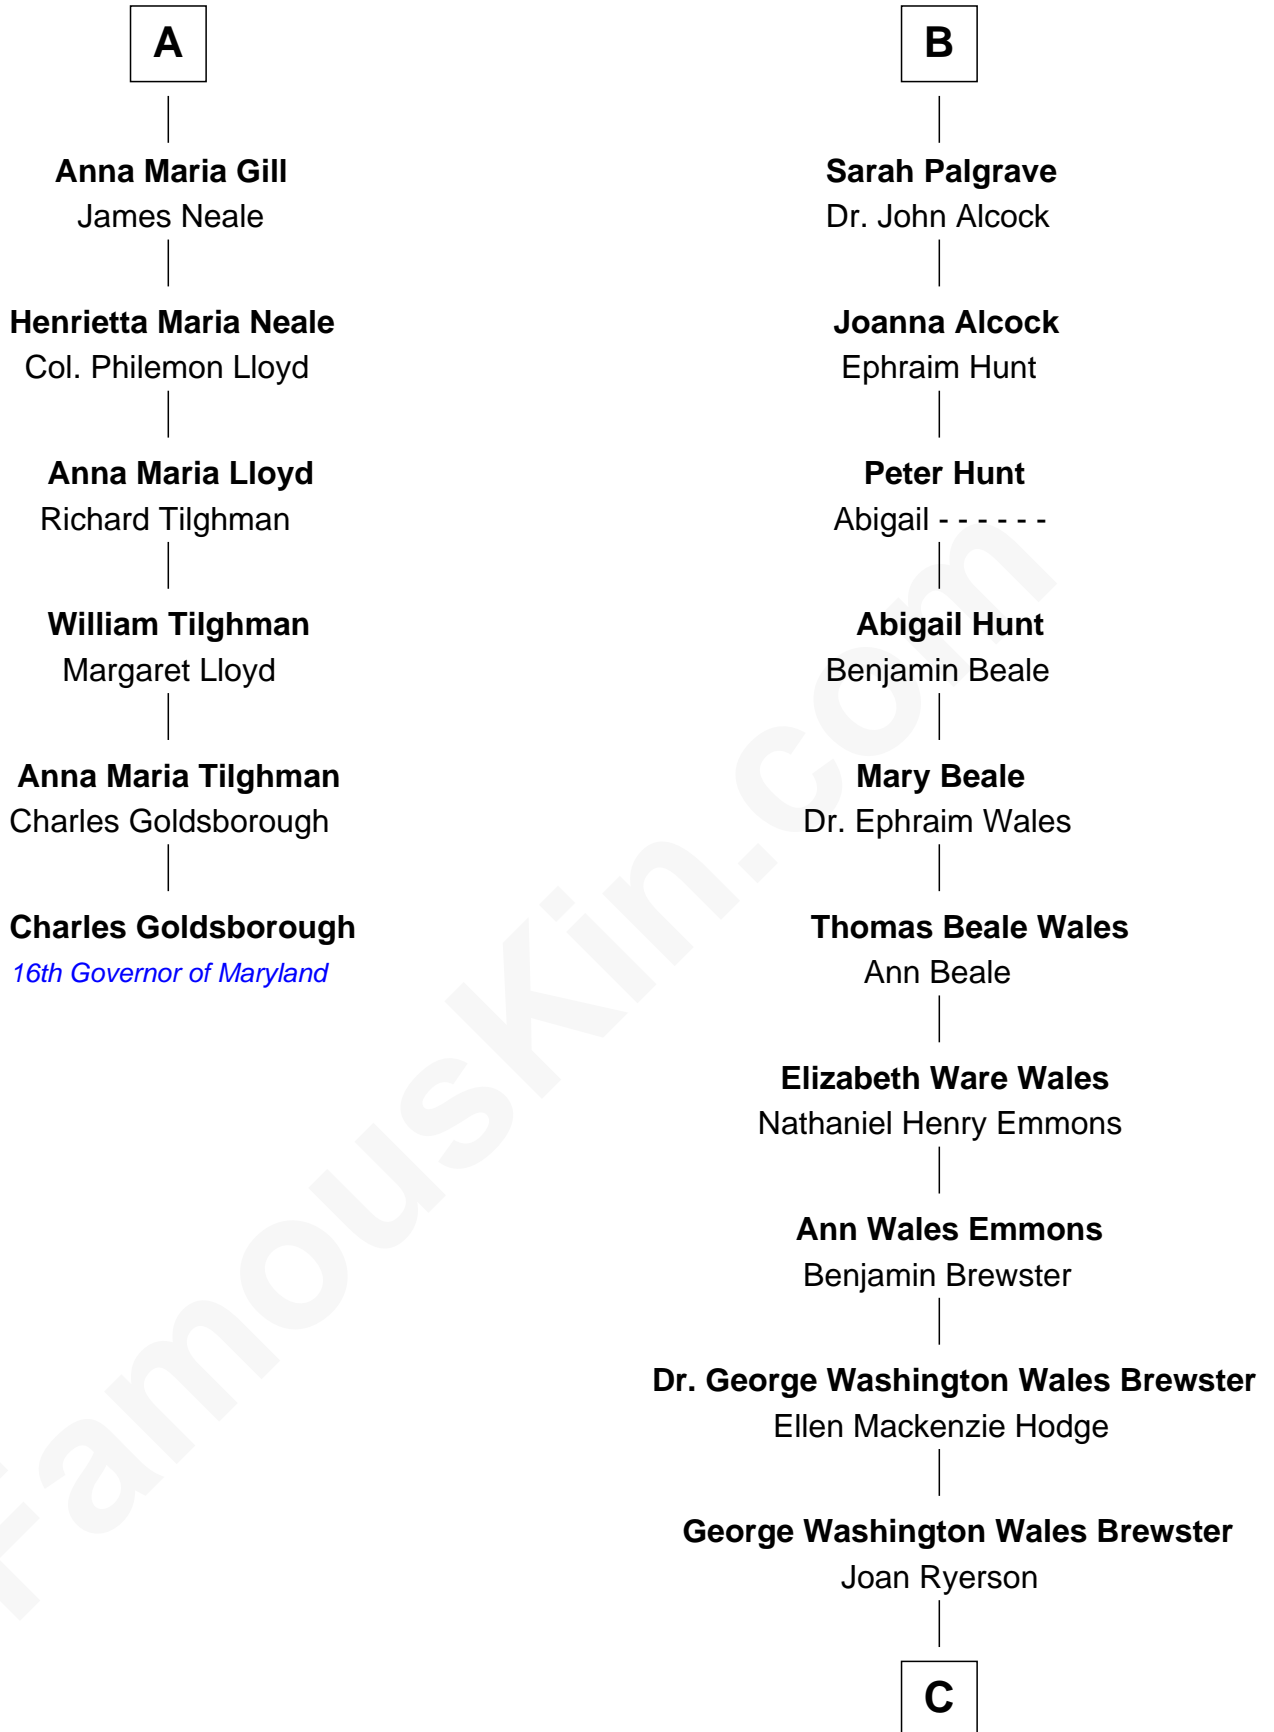

**FamousKin.com**  
**Relationship Chart of**  
**Charles Goldsborough**  
*16th Governor of Maryland*

12th cousin 6 times removed of

**Paget Brewster**  
*TV Actress*

**Sir Robert Goushill**  
 Elizabeth Fitzalan

C

Galen Brewster  
Hathaway Tew

Paget Brewster  
*TV Actress*

FamousKin.com