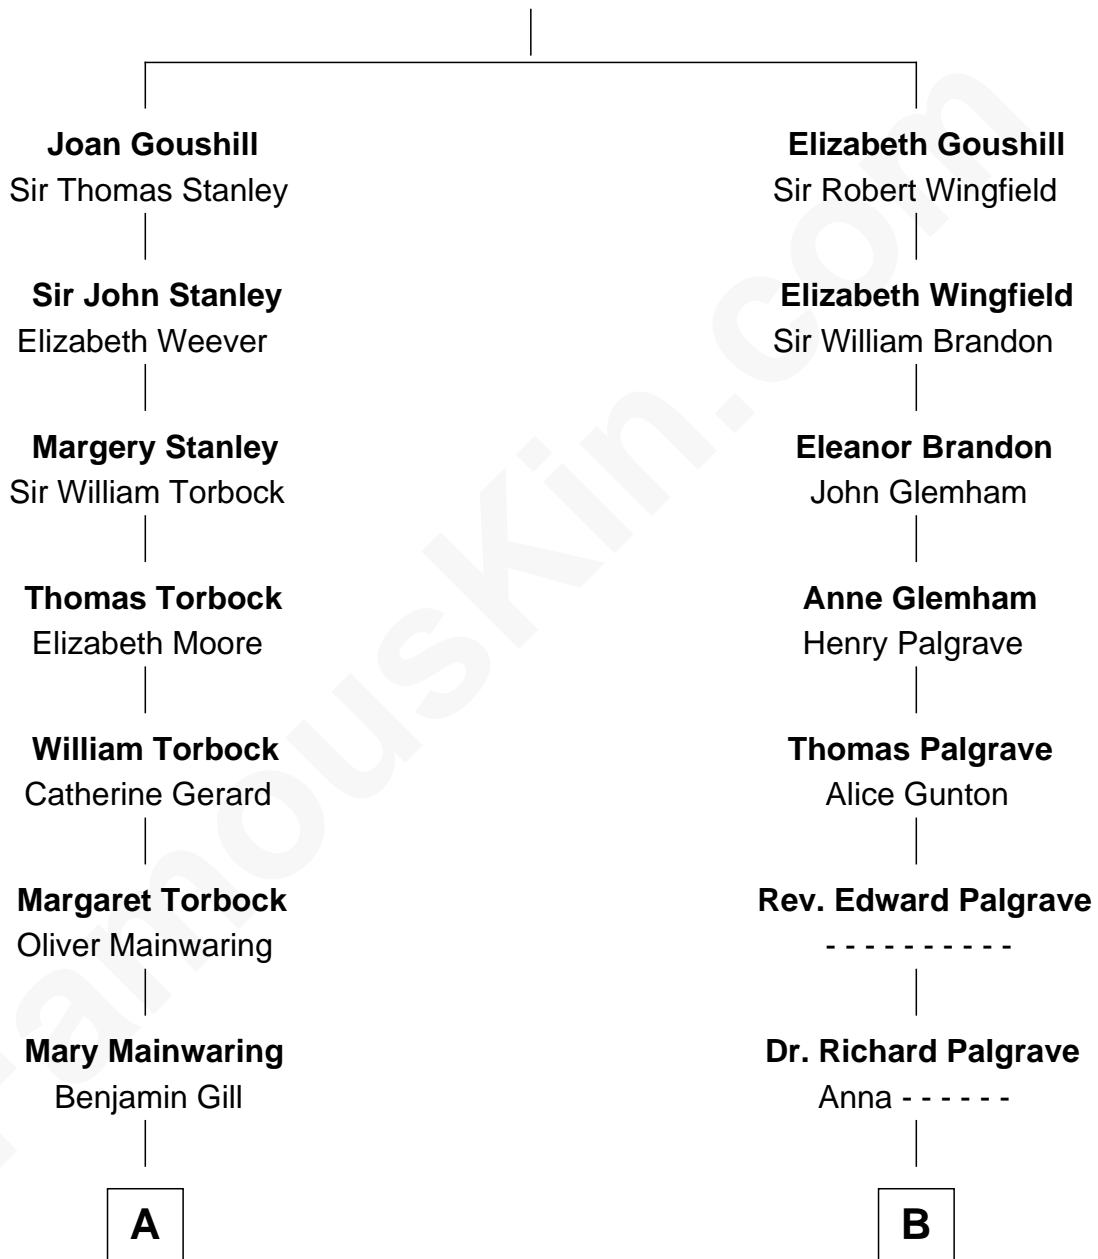

**FamousKin.com**  
**Relationship Chart of**  
**Charles Goldsborough**  
*16th Governor of Maryland*

12th cousin 6 times removed of

**Paget Brewster**  
*TV Actress*

**Sir Robert Goushill**  
 Elizabeth Fitzalan

C

Galen Brewster  
Hathaway Tew

Paget Brewster  
*TV Actress*

FamousKin.com