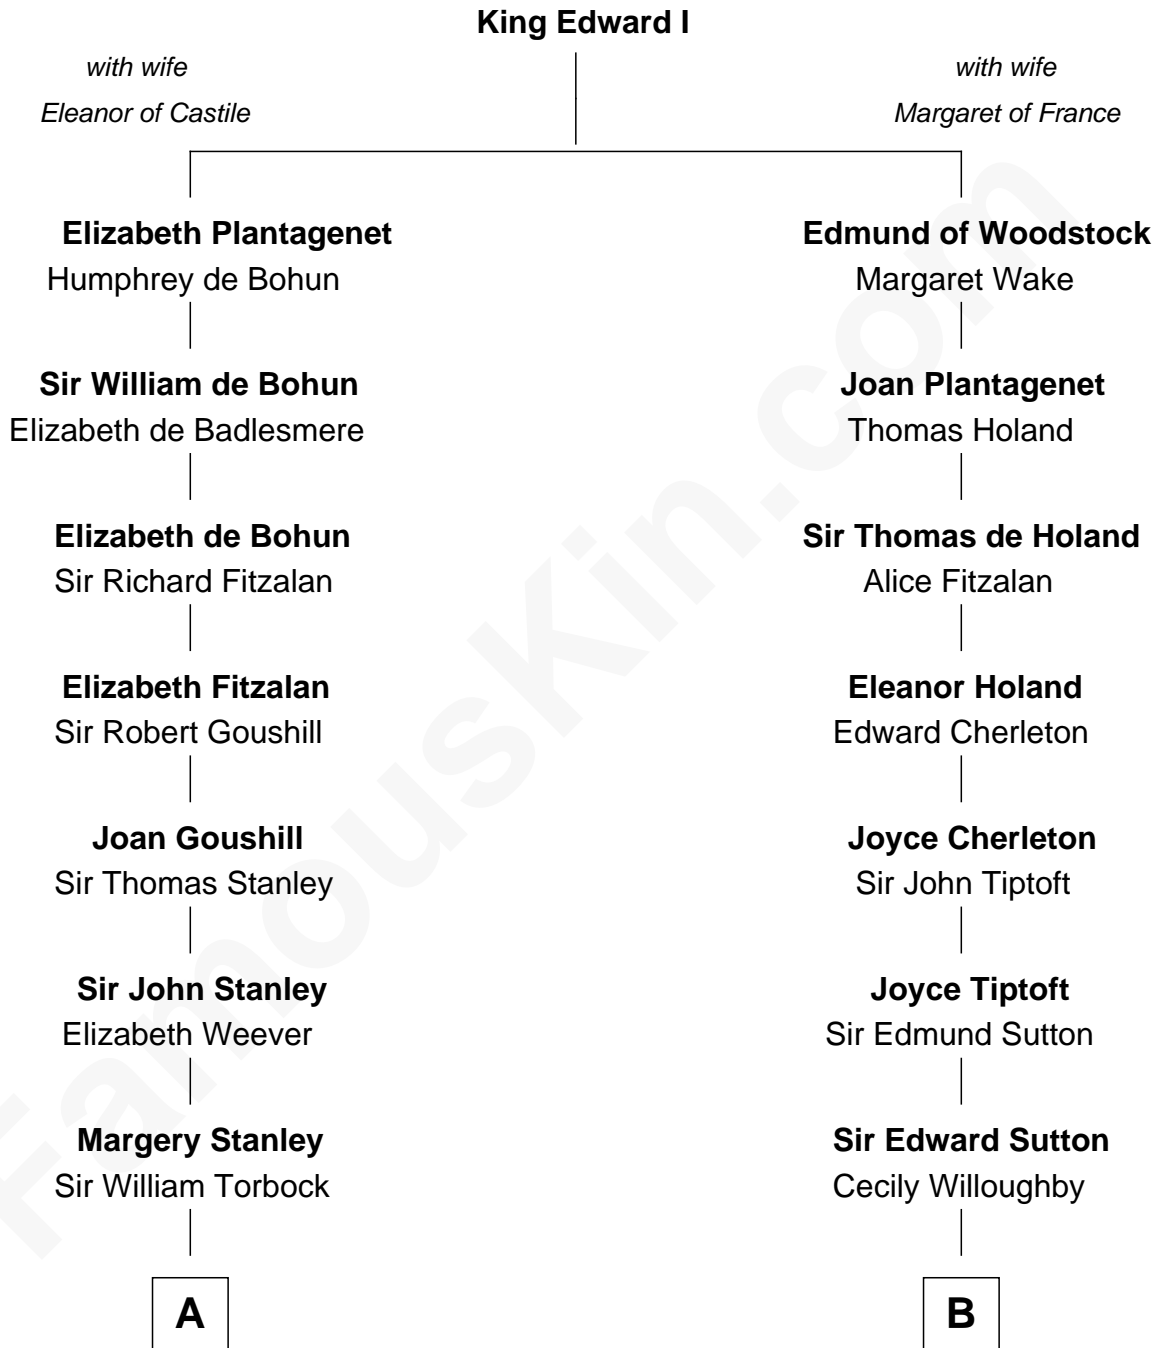

**FamousKin.com**  
**Relationship Chart of**  
**Charles Goldsborough**  
*16th Governor of Maryland*

**16th cousin 4 times removed of**  
**James Sherman**  
*27th U.S. Vice-President*

**C**

—  
**Mary Augusta Barron**

Stalham Williams

—  
**Frances Lucretia Williams**

Richard Winslow Sherman

—  
**Mary Frances Sherman**

Richard Updike Sherman

—  
**James Sherman**

*27th U.S. Vice-President*

FamousKin.com