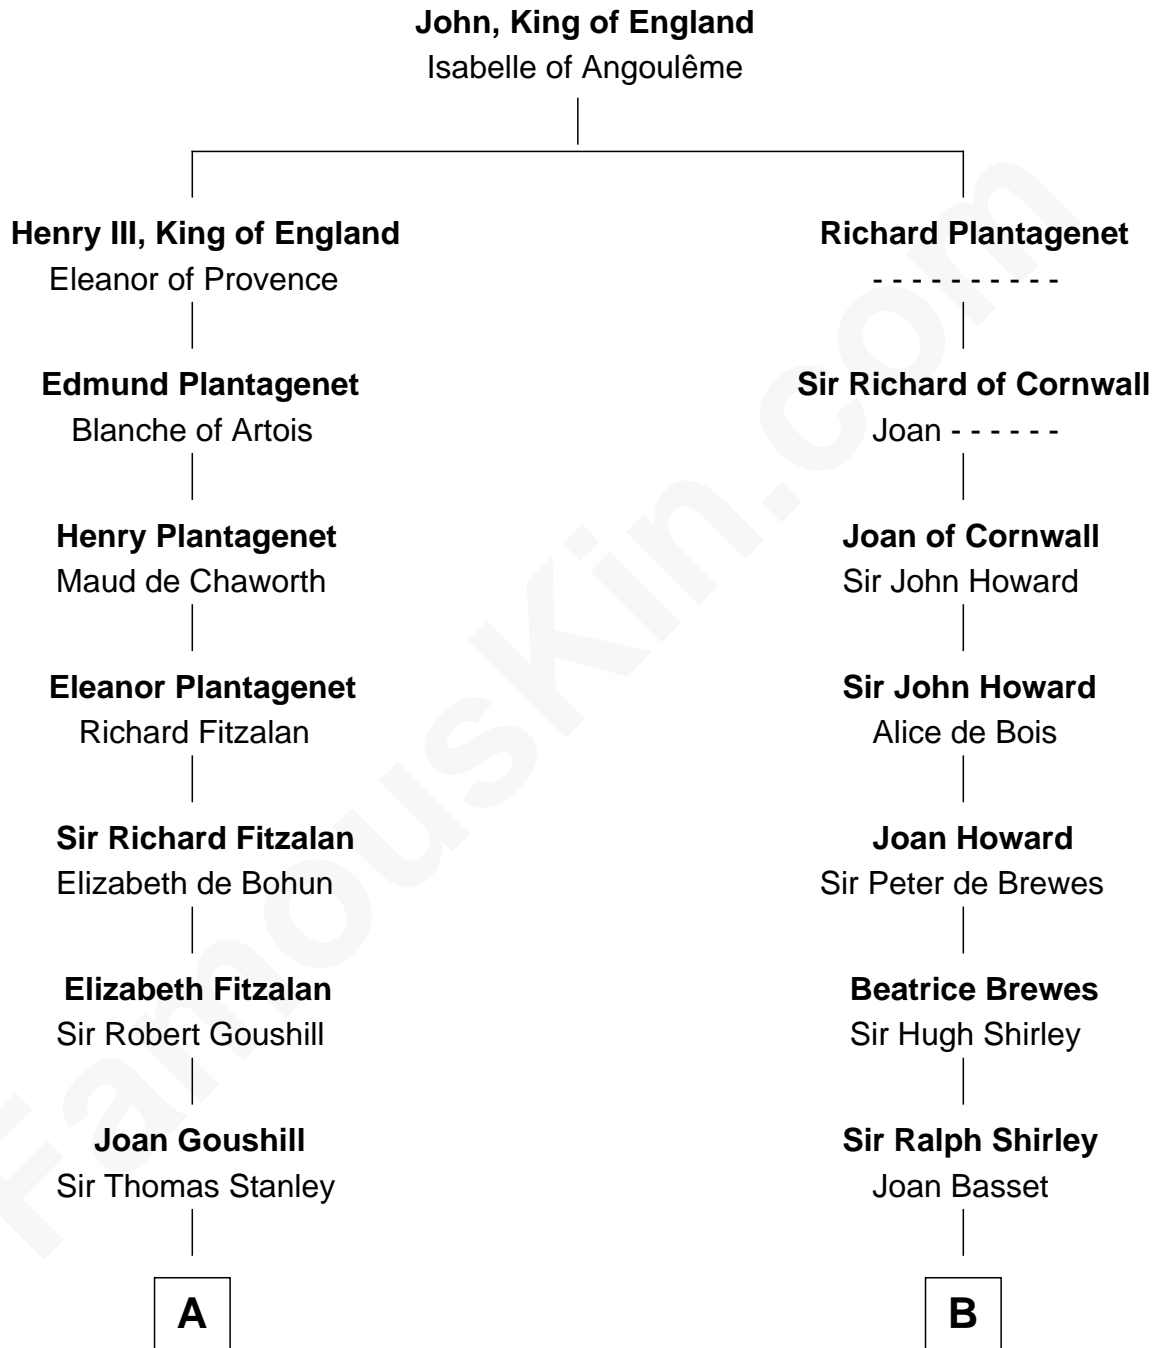

**FamousKin.com**  
**Relationship Chart of**  
**Charles Goldsborough**  
*16th Governor of Maryland*

**18th cousin 2 times removed of**  
**James Sherman**  
*27th U.S. Vice-President*

**C**

**Anna Maria Tilghman**  
Charles Goldsborough

**Charles Goldsborough**  
*16th Governor of Maryland*

**D**

**Jahaziel Sherman**  
Nancy Winslow

**Richard Winslow Sherman**  
Frances Lucretia Williams

**Mary Frances Sherman**  
Richard Updike Sherman

**James Sherman**  
*27th U.S. Vice-President*