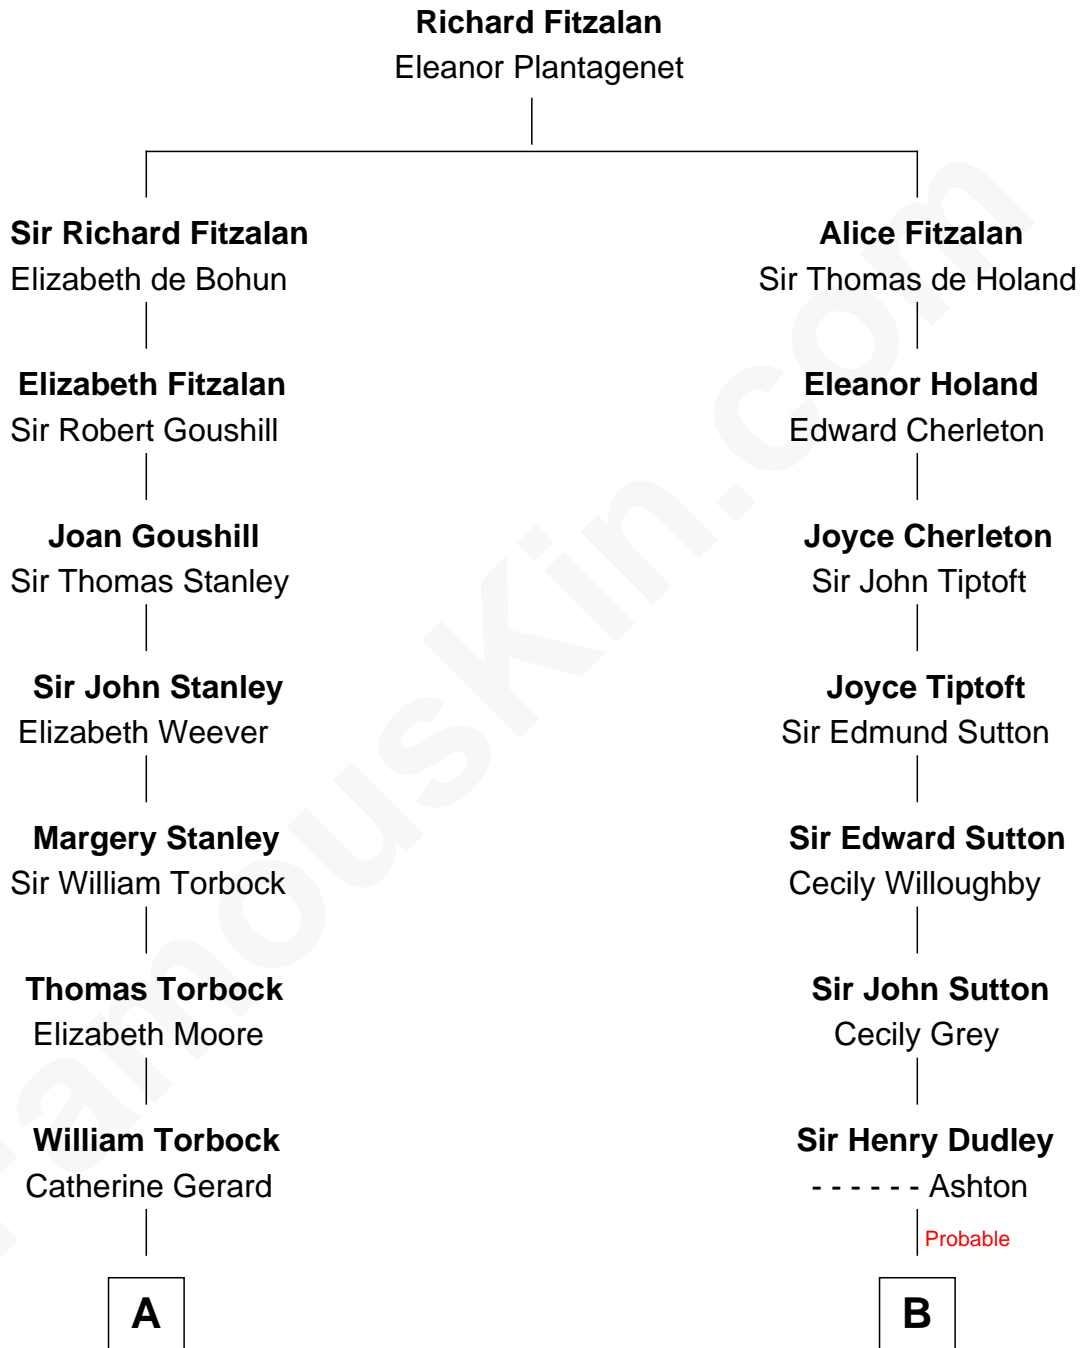

FamousKin.com
Relationship Chart of
Charles Goldsborough
16th Governor of Maryland

14th cousin 4 times removed of
James Sherman
27th U.S. Vice-President

C

|
Mary Frances Sherman
Richard Updike Sherman

|
James Sherman
27th U.S. Vice-President

FamousKin.com