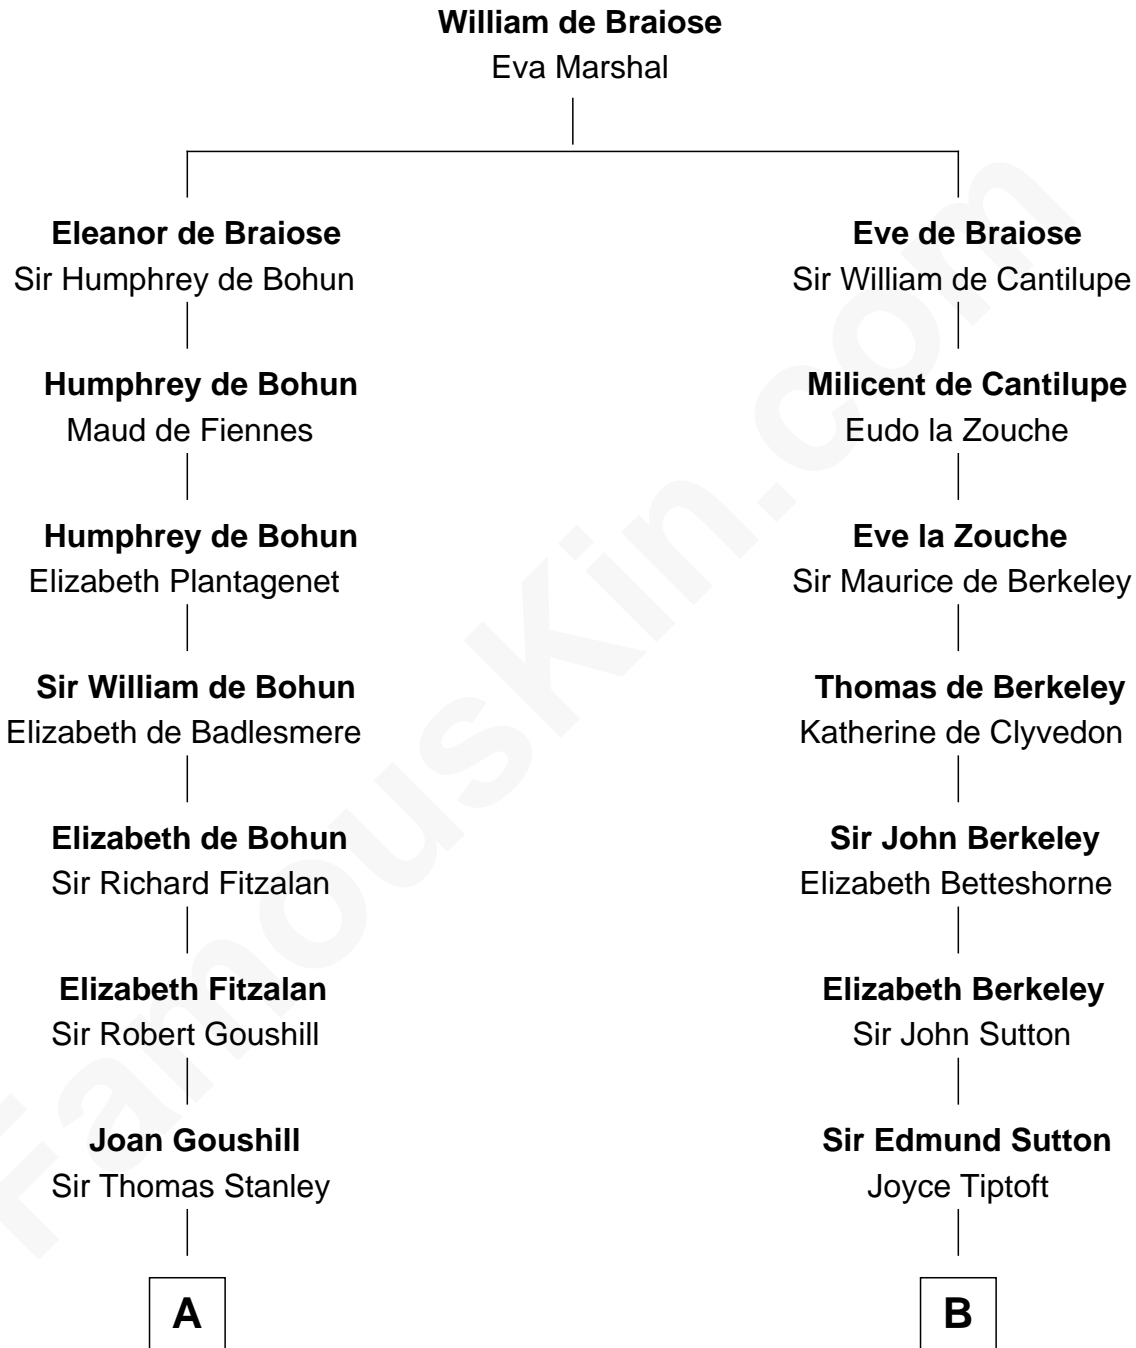

FamousKin.com
Relationship Chart of
Charles Goldsborough
16th Governor of Maryland

18th cousin 3 times removed of
James Sherman
27th U.S. Vice-President

C

Anna Maria Tilghman
Charles Goldsborough

Charles Goldsborough
16th Governor of Maryland

D

Mary Whiting
William Barron

Mary Augusta Barron
Stalham Williams

Frances Lucretia Williams
Richard Winslow Sherman

Mary Frances Sherman
Richard Updike Sherman

James Sherman
27th U.S. Vice-President

FamousKin.com