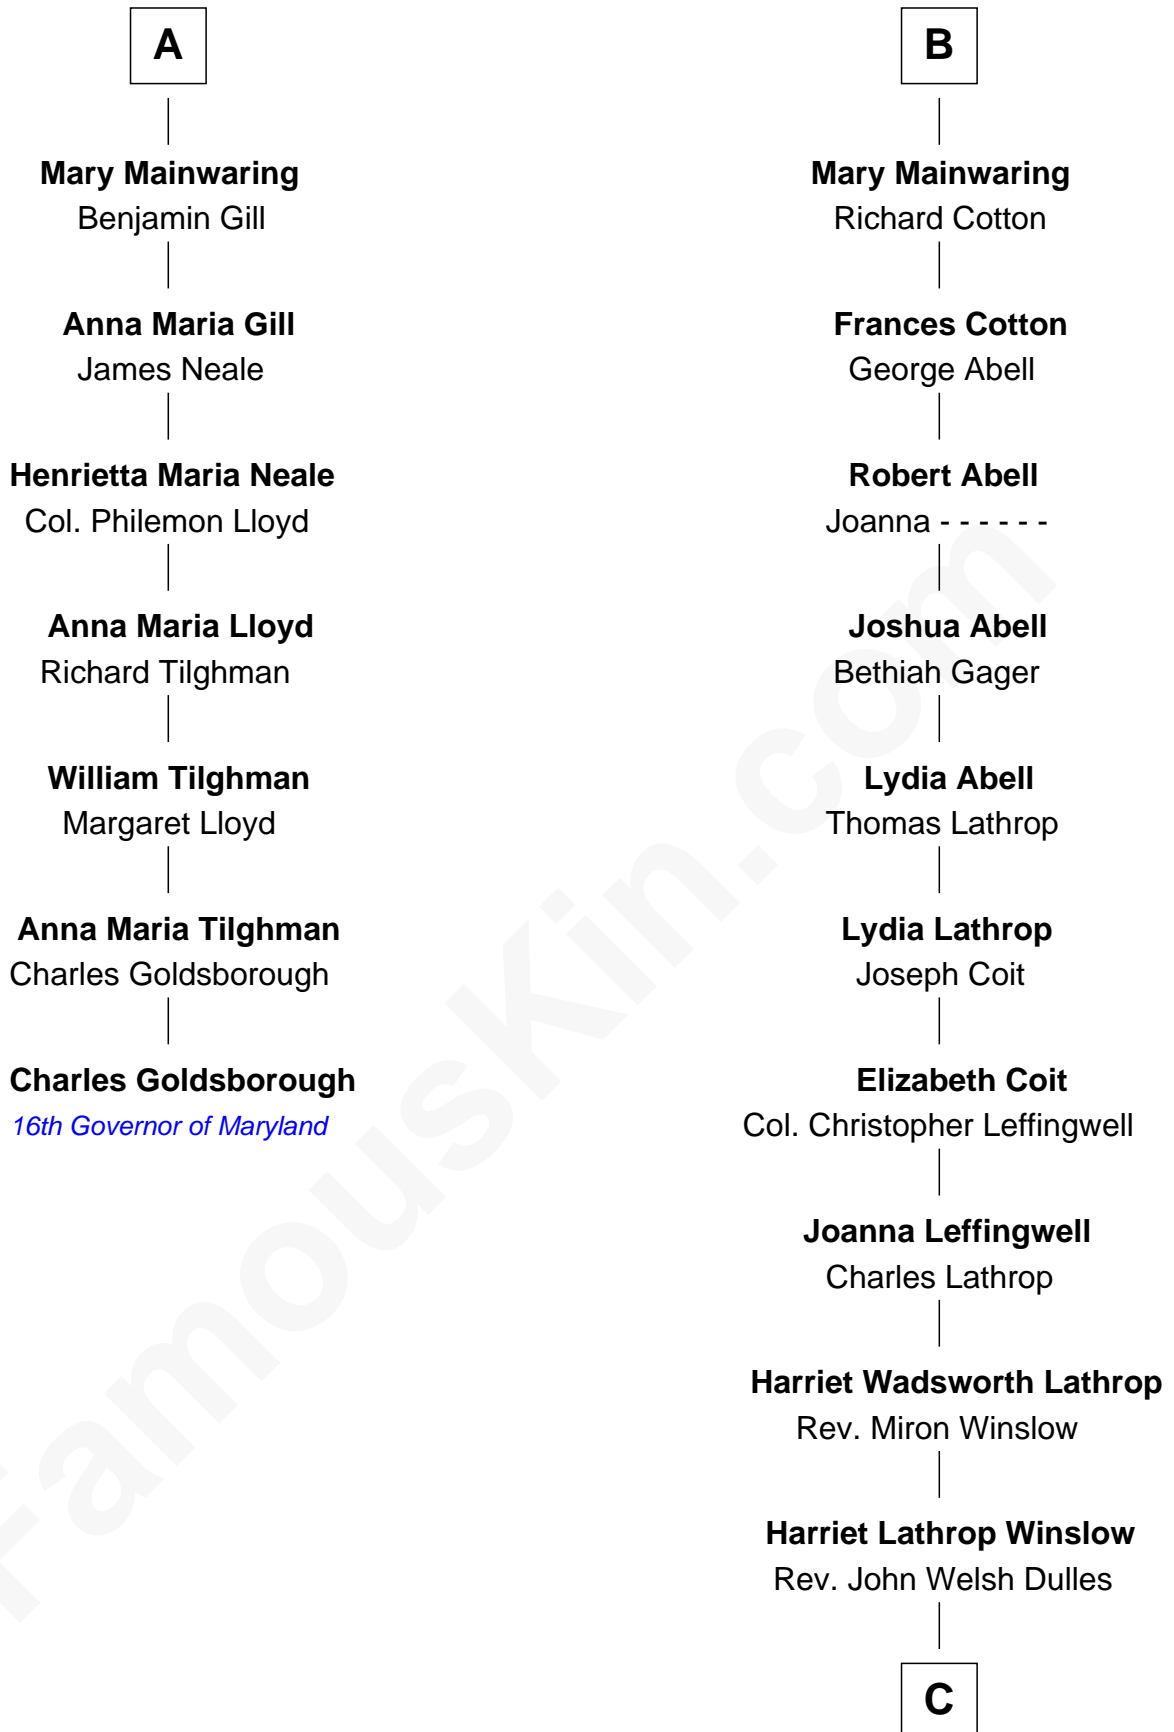

**FamousKin.com**  
**Relationship Chart of**  
**Charles Goldsborough**  
*16th Governor of Maryland*

**13th cousin 5 times removed of**

**John Foster Dulles**  
*52nd U.S. Secretary of State*

**Sir Richard Fitzalan**  
 Elizabeth de Bohun

**Elizabeth Fitzalan**  
 Sir Robert Goushill

**Joan Goushill**  
 Sir Thomas Stanley

**Sir John Stanley**  
 Elizabeth Weever

**Margery Stanley**  
 Sir William Torbock

**Thomas Torbock**  
 Elizabeth Moore

**William Torbock**  
 Catherine Gerard

**Margaret Torbock**  
 Oliver Mainwaring

**A**

**Joan Fitzalan**  
 Sir William Beauchamp

**Joan Beauchamp**  
 James Butler

**Elizabeth Butler**  
 John Talbot

**Ann Talbot**  
 Sir Henry Vernon

**Elizabeth Vernon**  
 Sir Robert Corbet

**Dorothy Corbet**  
 Sir Richard Mainwaring

**Sir Arthur Mainwaring**  
 Margaret Mainwaring

**B**

**C**

Allen Macy Dulles

Edith Foster

John Foster Dulles