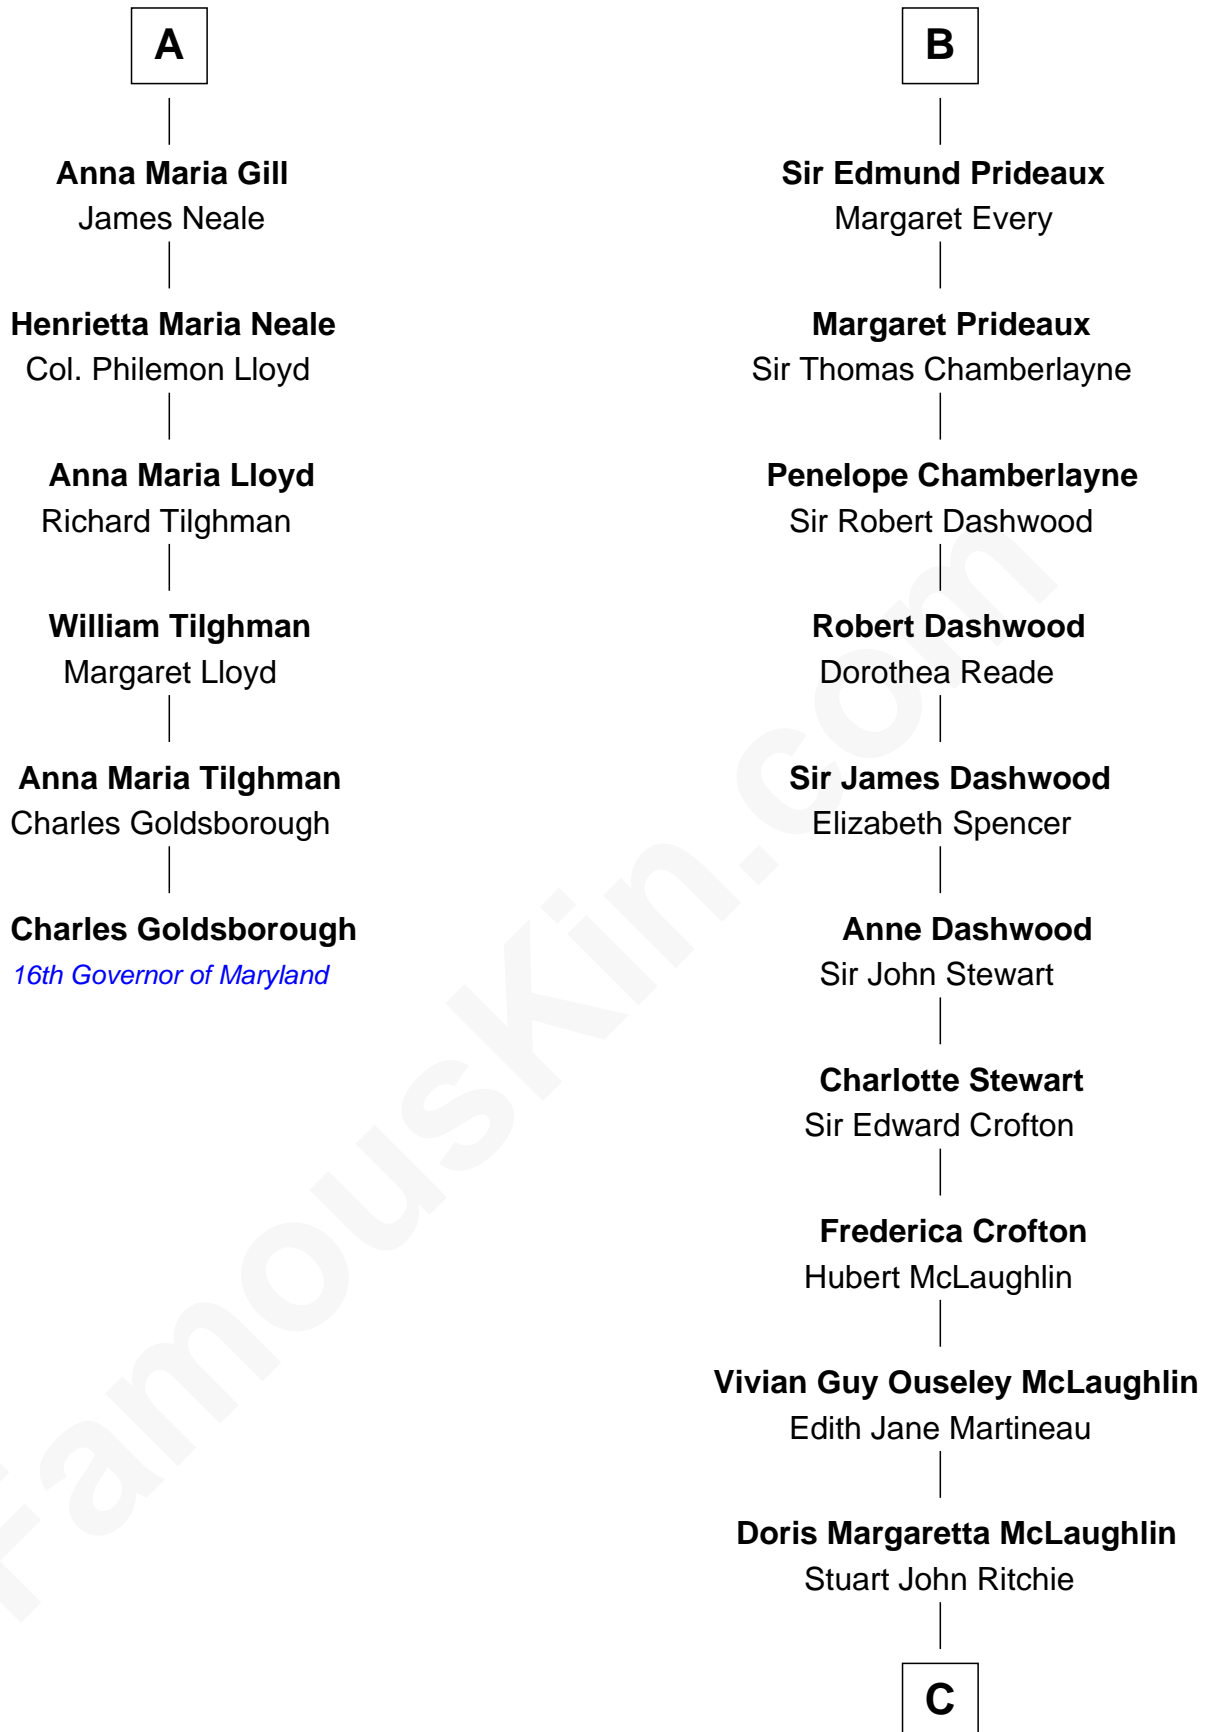

FamousKin.com
Relationship Chart of
Charles Goldsborough
16th Governor of Maryland

12th cousin 6 times removed of

Guy Ritchie
British Filmmaker

C

John Vivian Ritchie
Amber Mary Parkinson

Guy Ritchie
British Filmmaker

FamousKin.com