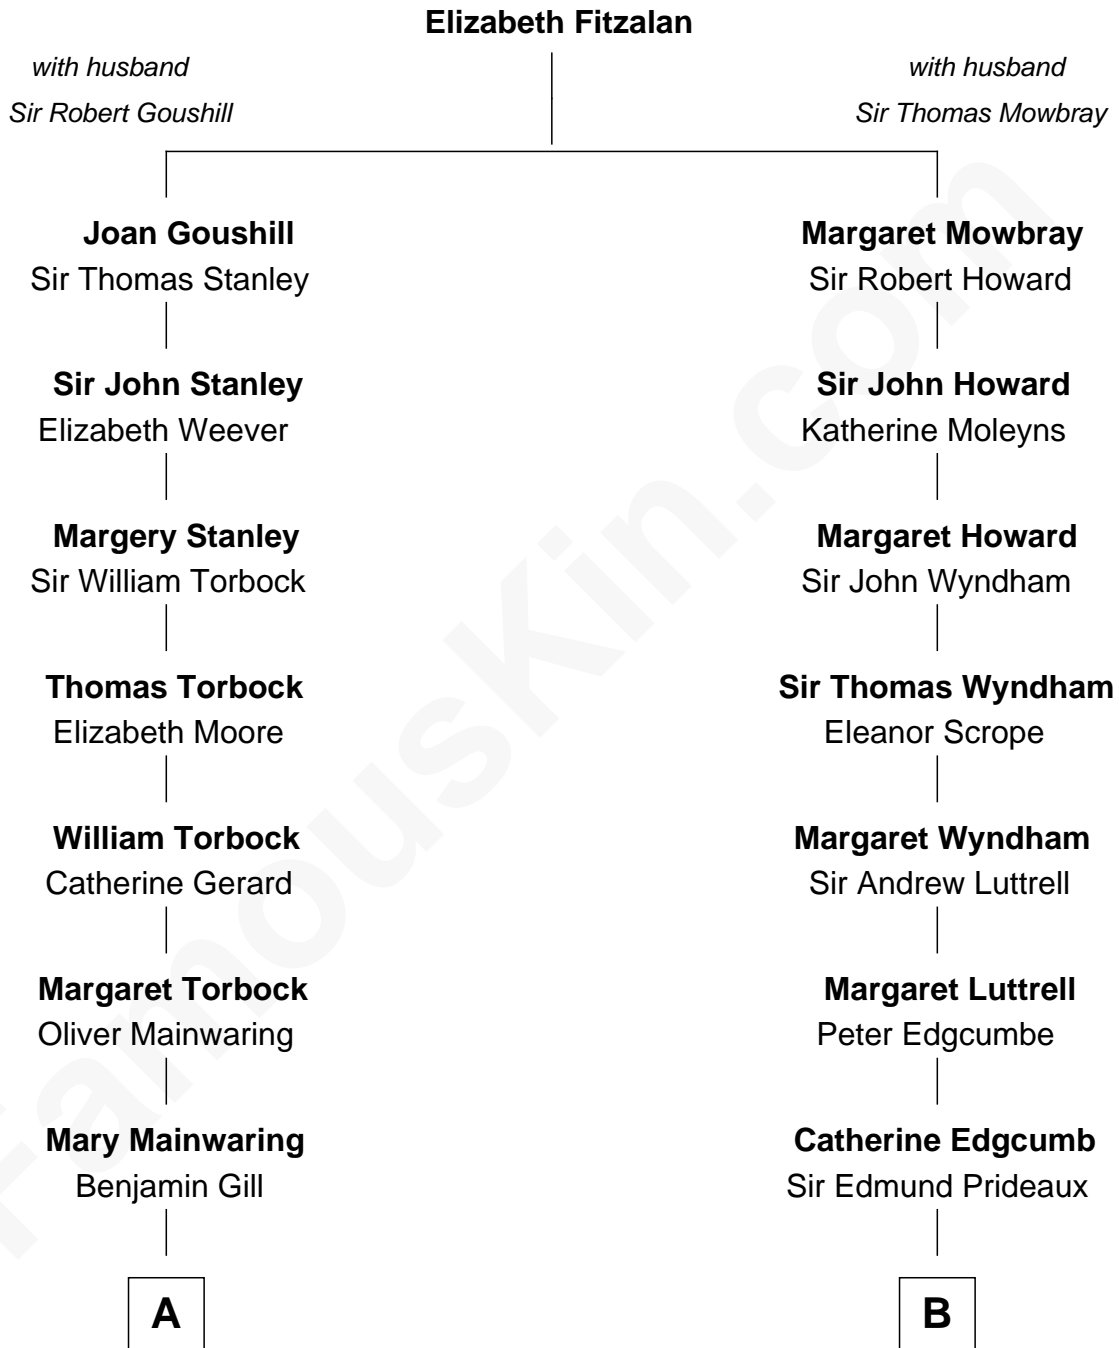

FamousKin.com
Relationship Chart of
Charles Goldsborough
16th Governor of Maryland

12th cousin 6 times removed of

Guy Ritchie
British Filmmaker

C

John Vivian Ritchie
Amber Mary Parkinson

Guy Ritchie
British Filmmaker

FamousKin.com