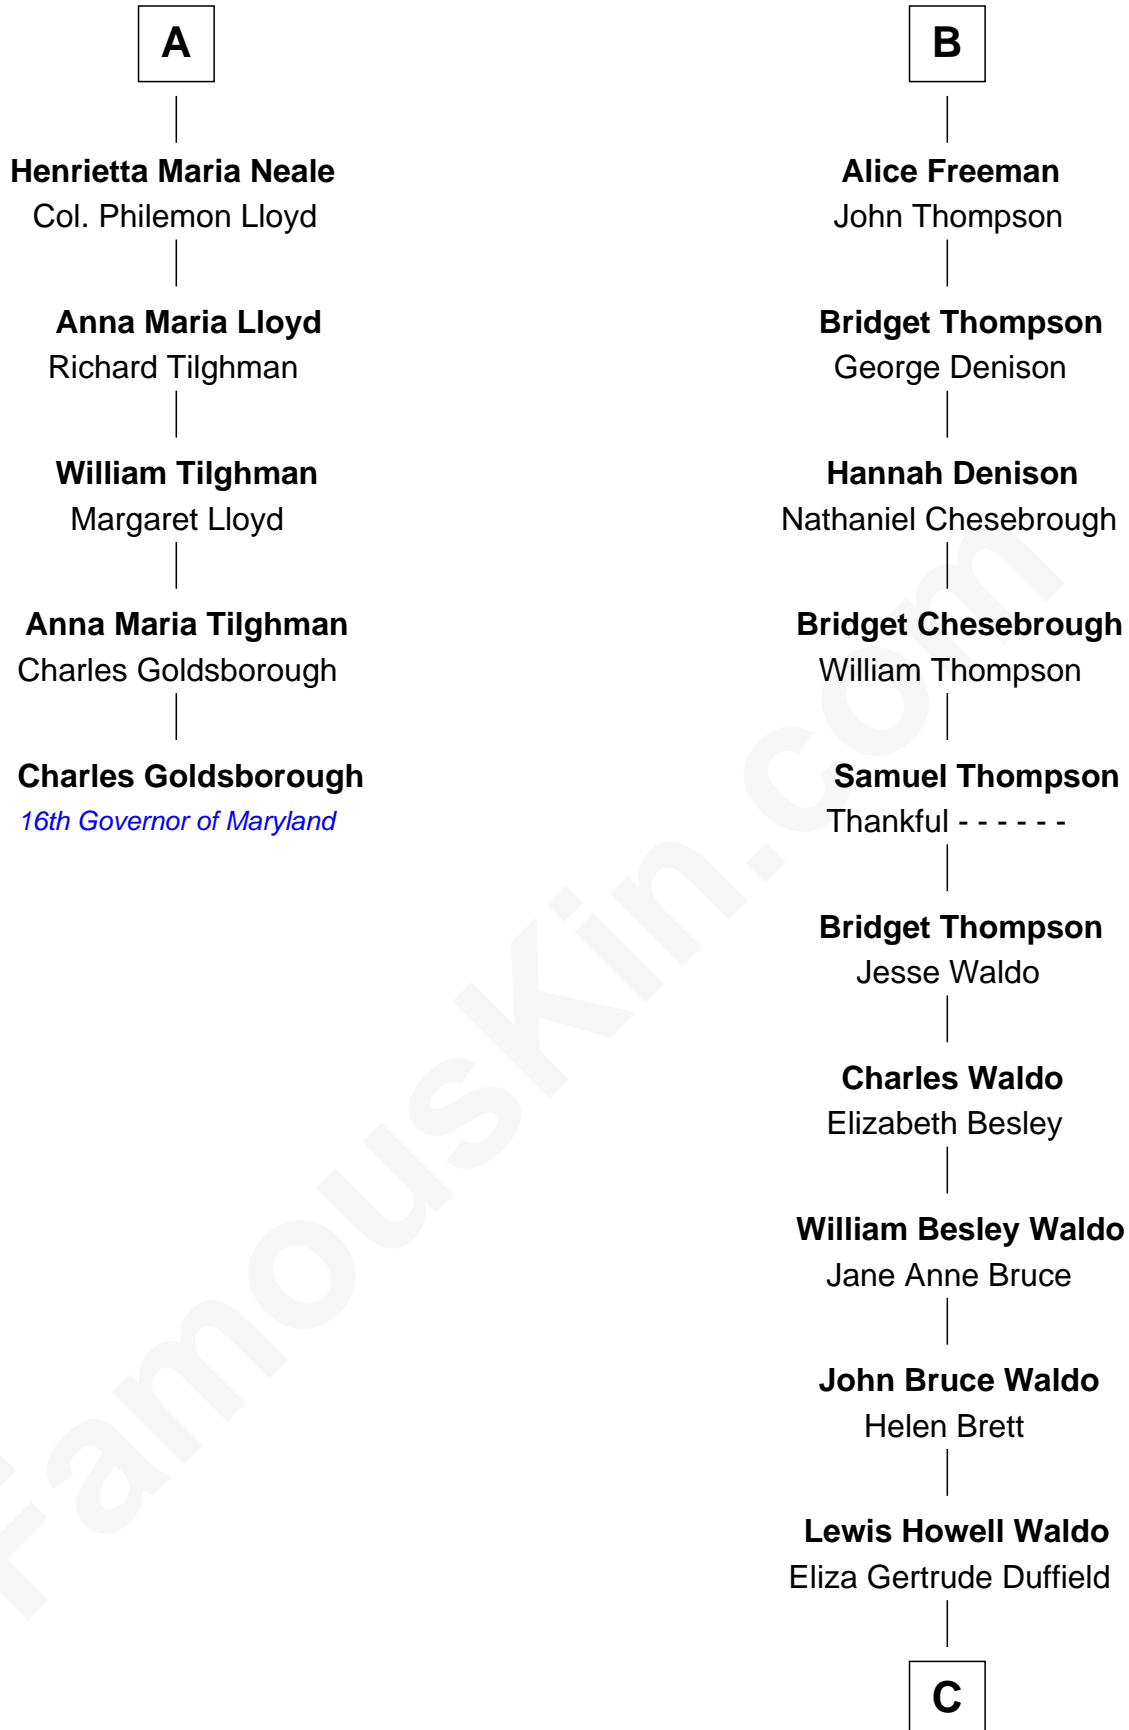

FamousKin.com
Relationship Chart of
Charles Goldsborough
16th Governor of Maryland

11th cousin 7 times removed of

Lee Remick
Movie Actress

C

Margaret Gertrude Waldo

Frank Edwin Remick

Lee Remick

Movie Actress

FamousKin.com