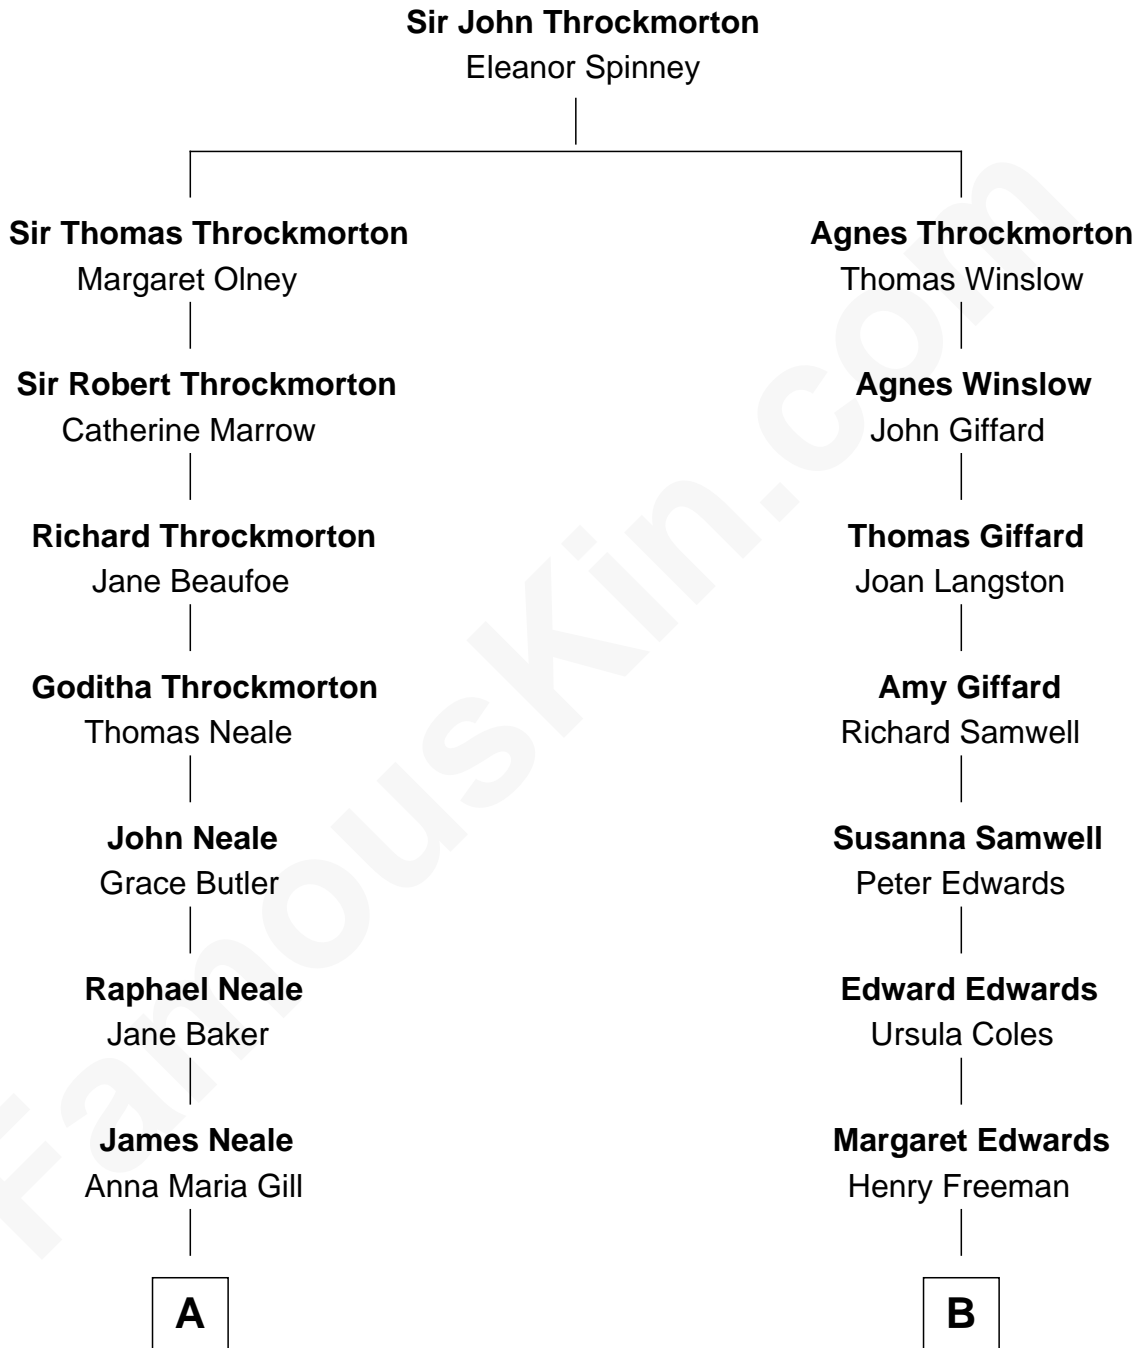

FamousKin.com
Relationship Chart of
Charles Goldsborough
16th Governor of Maryland

11th cousin 7 times removed of

Lee Remick
Movie Actress

C

Margaret Gertrude Waldo

Frank Edwin Remick

Lee Remick

Movie Actress

FamousKin.com