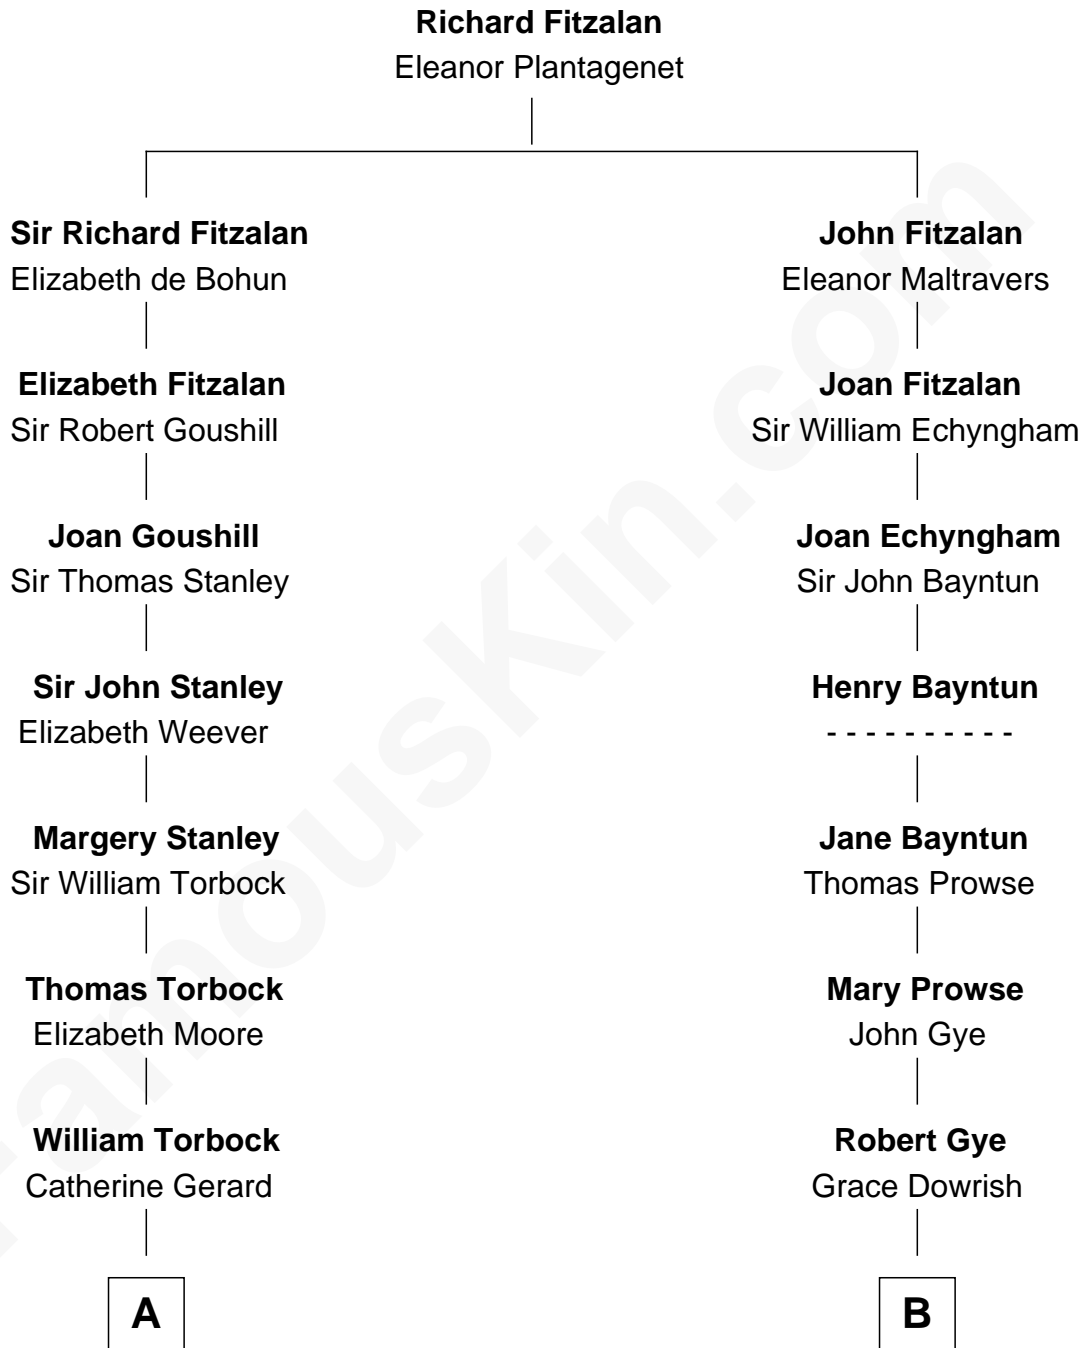

FamousKin.com
Relationship Chart of
Charles Goldsborough
16th Governor of Maryland

14th cousin 4 times removed of
Pete Seeger
American Folk Singer

C

Charles Louis Seeger
Constance de Clyver Edson

Pete Seeger
American Folk Singer

FamousKin.com