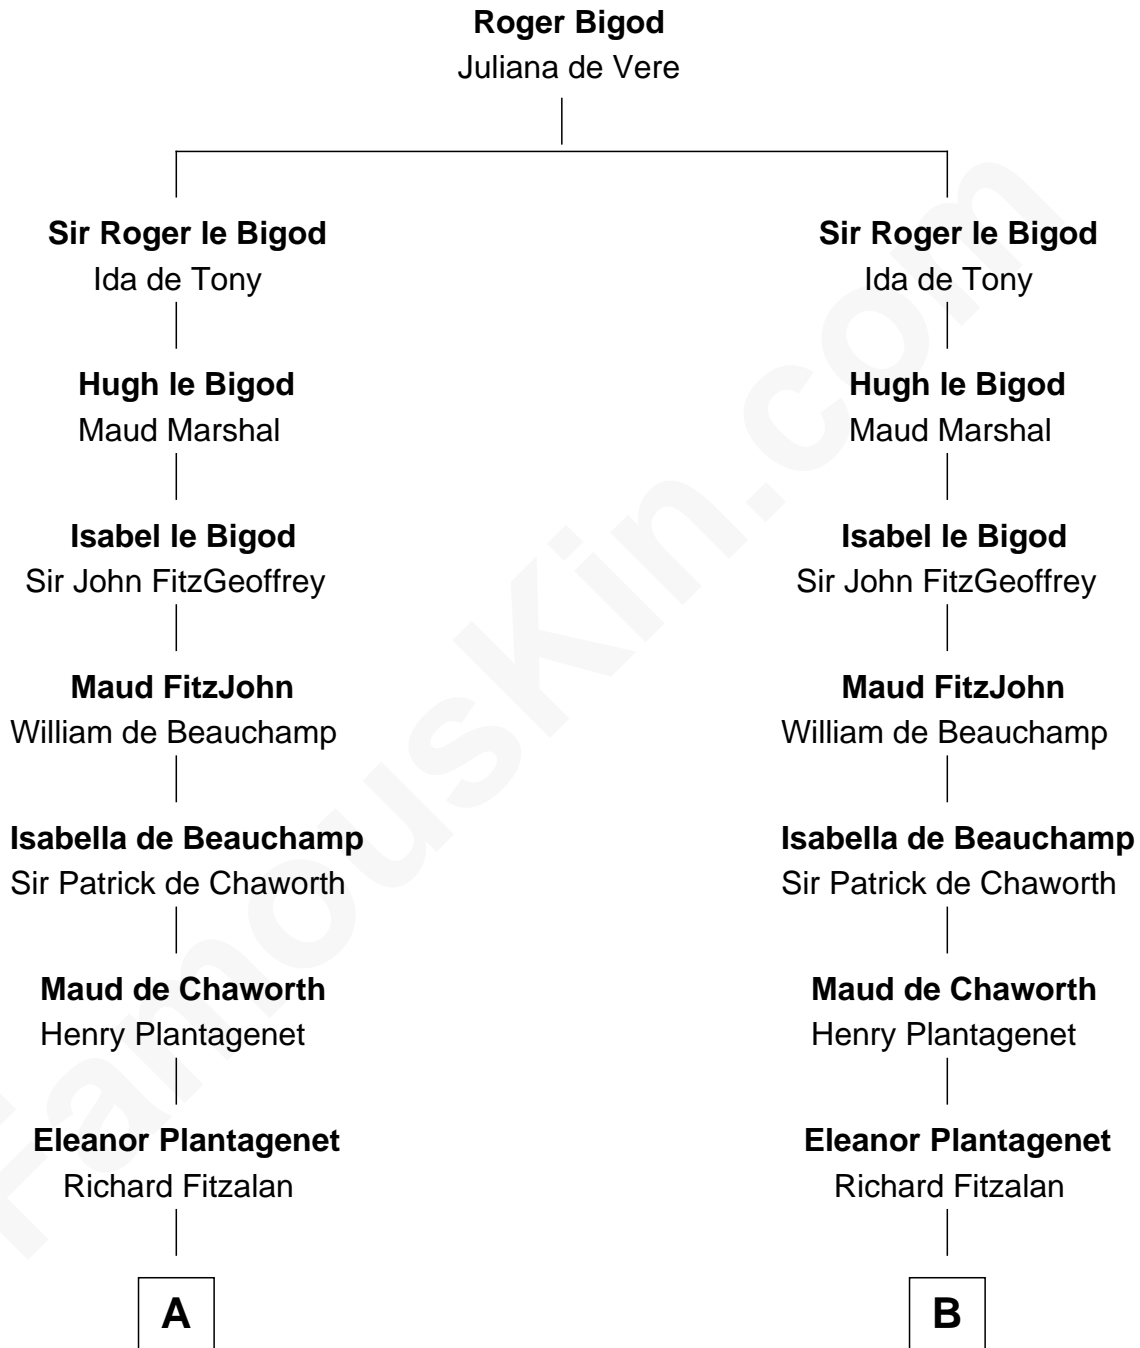

FamousKin.com Relationship Chart of

Charles Goldsborough

16th Governor of Maryland

21st cousin of

General Robert E. Lee

Confederate Army - U.S. Civil War

C

Henrietta Maria Neale

Col. Philemon Lloyd

Anna Maria Lloyd

Richard Tilghman

William Tilghman

Margaret Lloyd

Anna Maria Tilghman

Charles Goldsborough

Charles Goldsborough