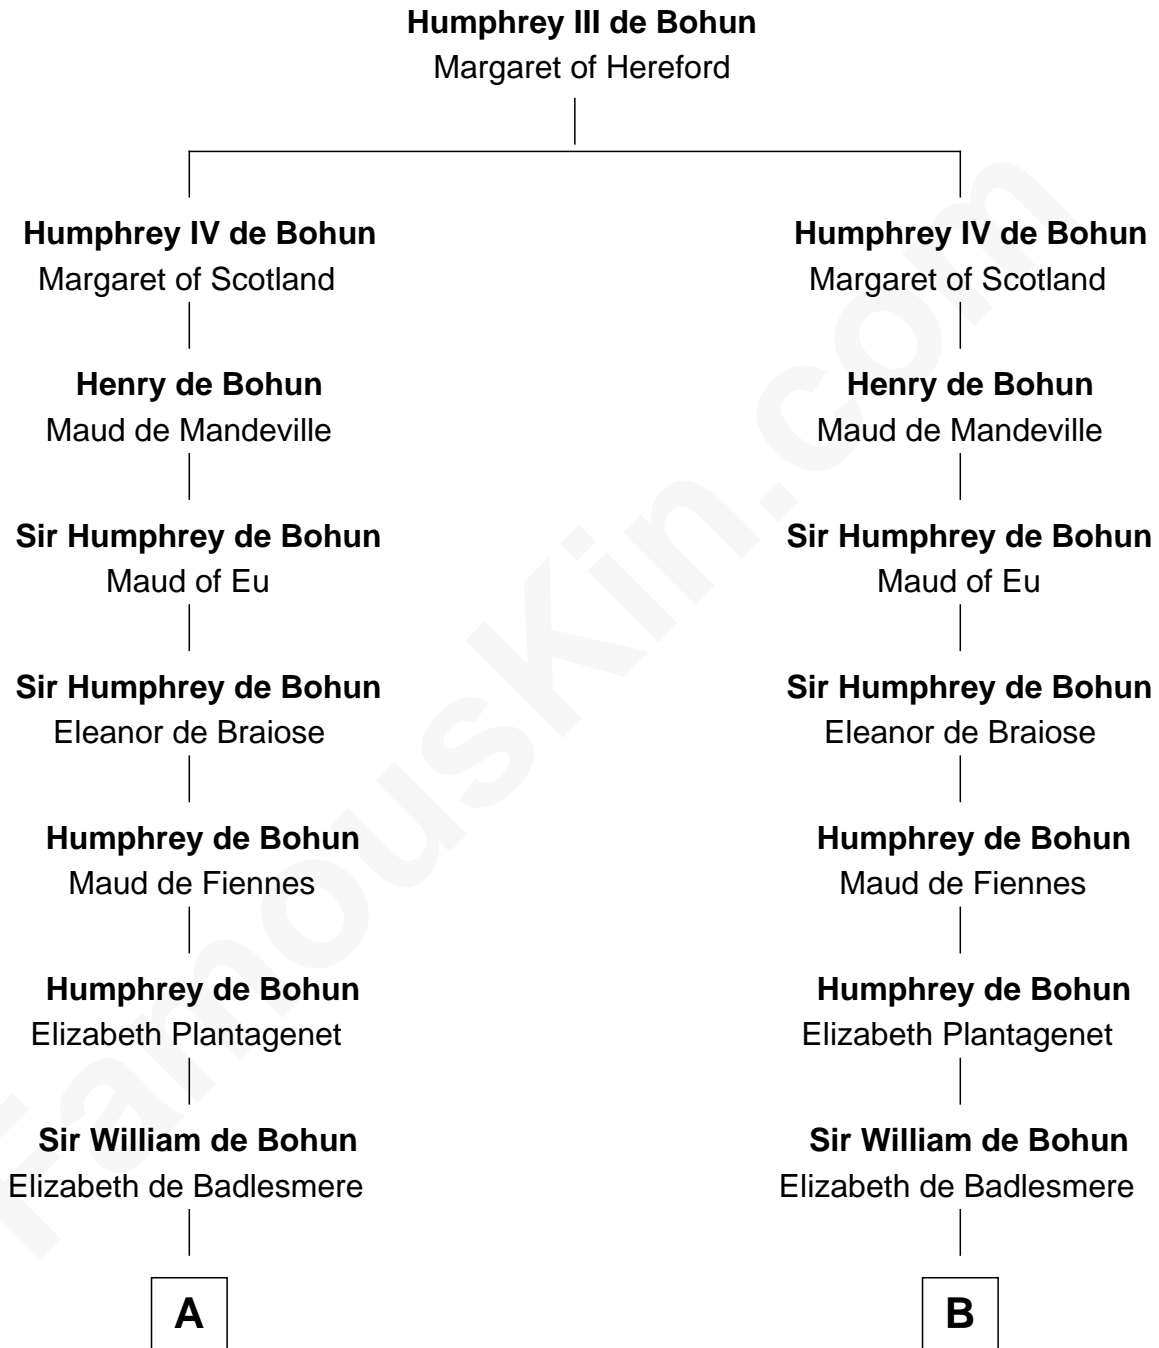

FamousKin.com
Relationship Chart of
Charles Goldsborough
16th Governor of Maryland

21st cousin of
General Robert E. Lee
Confederate Army - U.S. Civil War

C

Henrietta Maria Neale

Col. Philemon Lloyd

Anna Maria Lloyd

Richard Tilghman

William Tilghman

Margaret Lloyd

Anna Maria Tilghman

Charles Goldsborough

Charles Goldsborough

16th Governor of Maryland

D