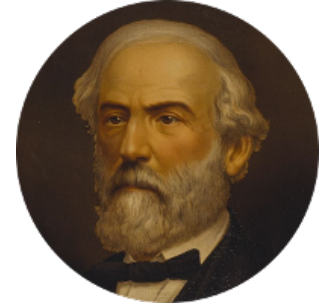

# FamousKin.com Relationship Chart of

**Charles Goldsborough**

*16th Governor of Maryland*

20th cousin 1 time removed of

**General Robert E. Lee**

*Confederate Army - U.S. Civil War*

**C**

**Anna Maria Lloyd**

Richard Tilghman

**William Tilghman**

Margaret Lloyd

**Anna Maria Tilghman**

Charles Goldsborough

**Charles Goldsborough**

*16th Governor of Maryland*

**D**