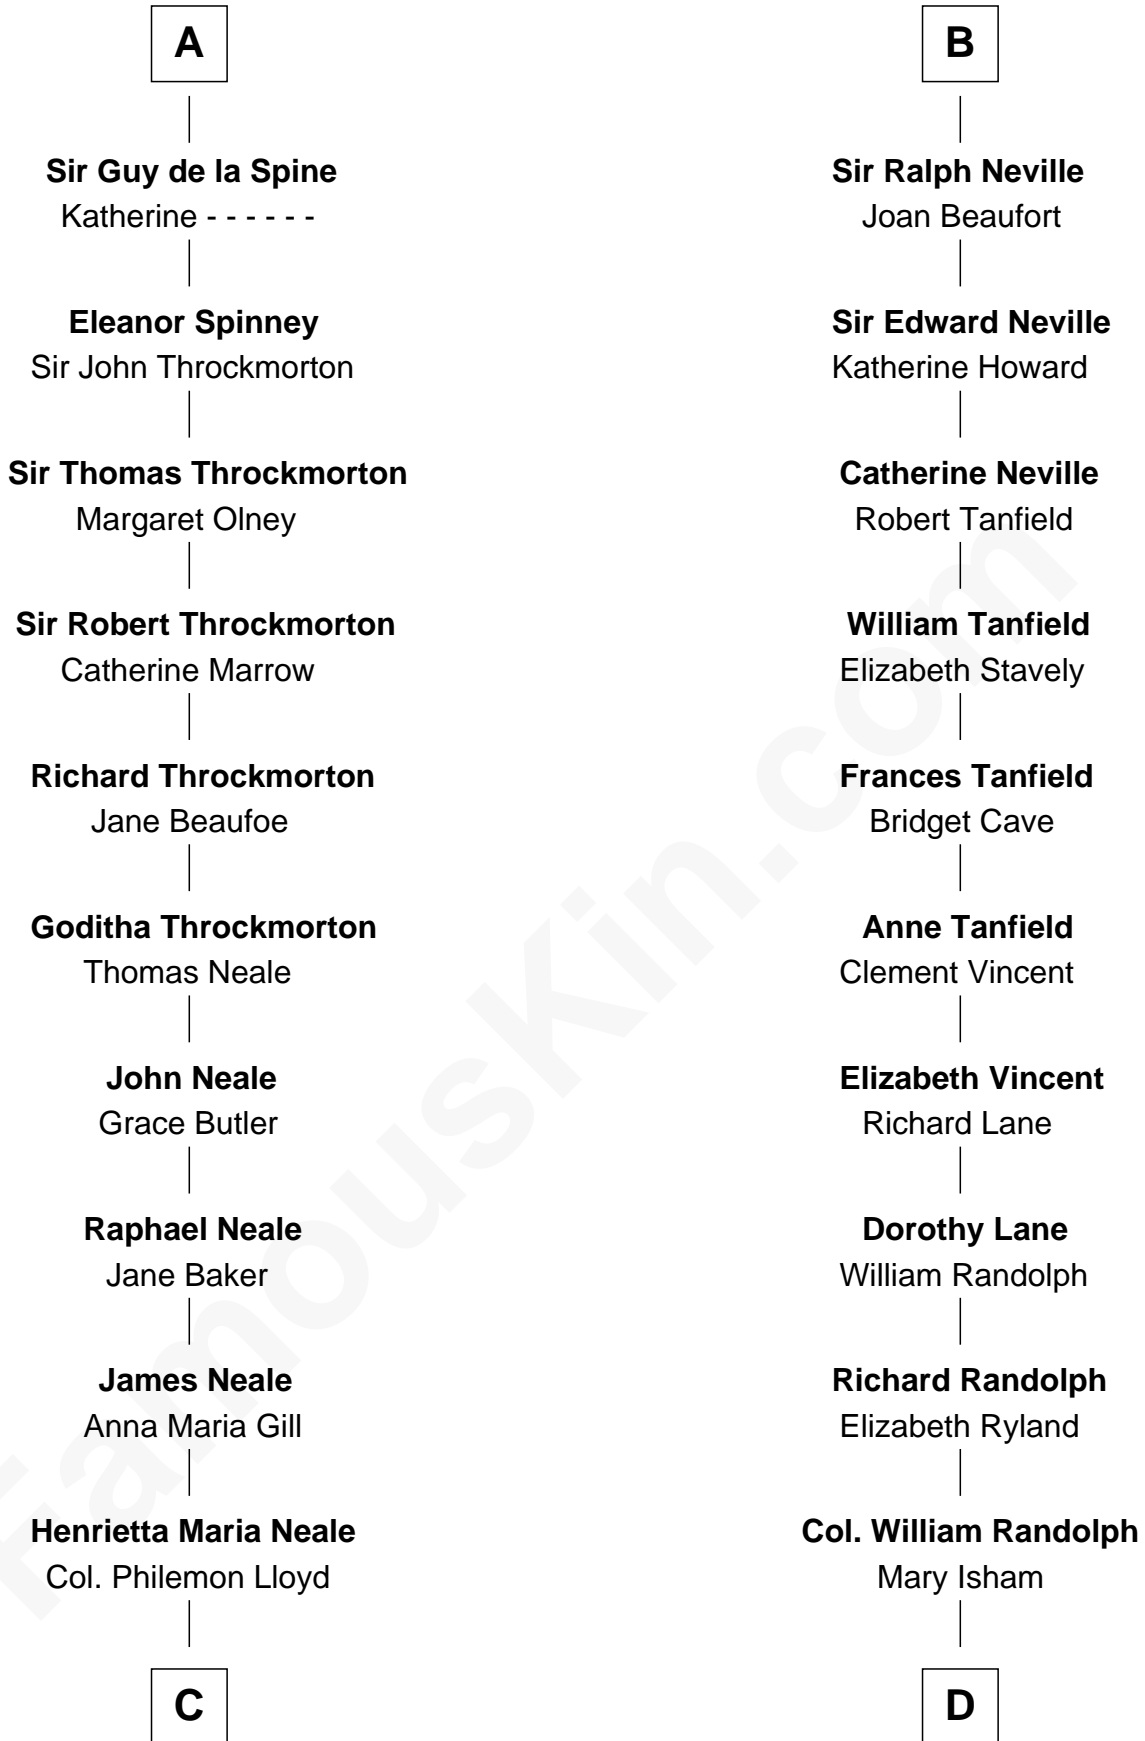

# FamousKin.com Relationship Chart of

**Charles Goldsborough**

*16th Governor of Maryland*

20th cousin 1 time removed of

**General Robert E. Lee**

*Confederate Army - U.S. Civil War*

**C**

**Anna Maria Lloyd**

Richard Tilghman

**William Tilghman**

Margaret Lloyd

**Anna Maria Tilghman**

Charles Goldsborough

**Charles Goldsborough**

*16th Governor of Maryland*

**D**

**Elizabeth Randolph**

Richard Bland

**Mary Bland**

Henry Lee

**Col. Henry Lee**

Lucy Grymes

**Maj. Gen. Henry Lee**

Anne Hill Carter