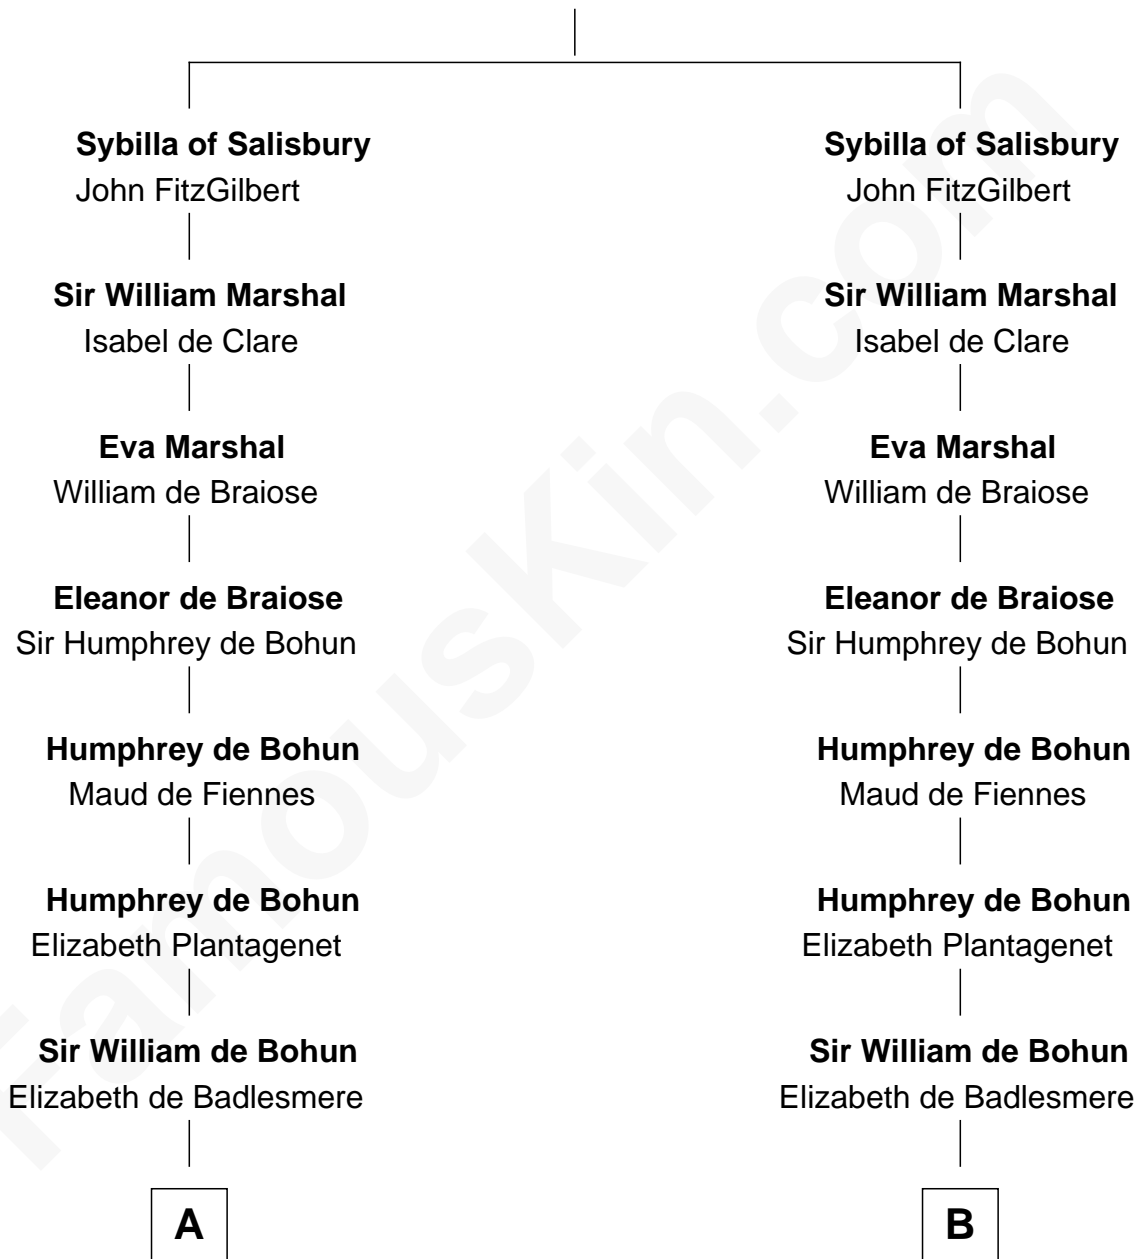

FamousKin.com Relationship Chart of

Charles Goldsborough

16th Governor of Maryland

21st cousin of

General Robert E. Lee

Confederate Army - U.S. Civil War

Walter of Salisbury

C

Henrietta Maria Neale

Col. Philemon Lloyd

Anna Maria Lloyd

Richard Tilghman

William Tilghman

Margaret Lloyd

Anna Maria Tilghman

Charles Goldsborough

Charles Goldsborough

16th Governor of Maryland

D

Laetitia Corbin

Richard Lee

Henry Lee

Mary Bland

Col. Henry Lee