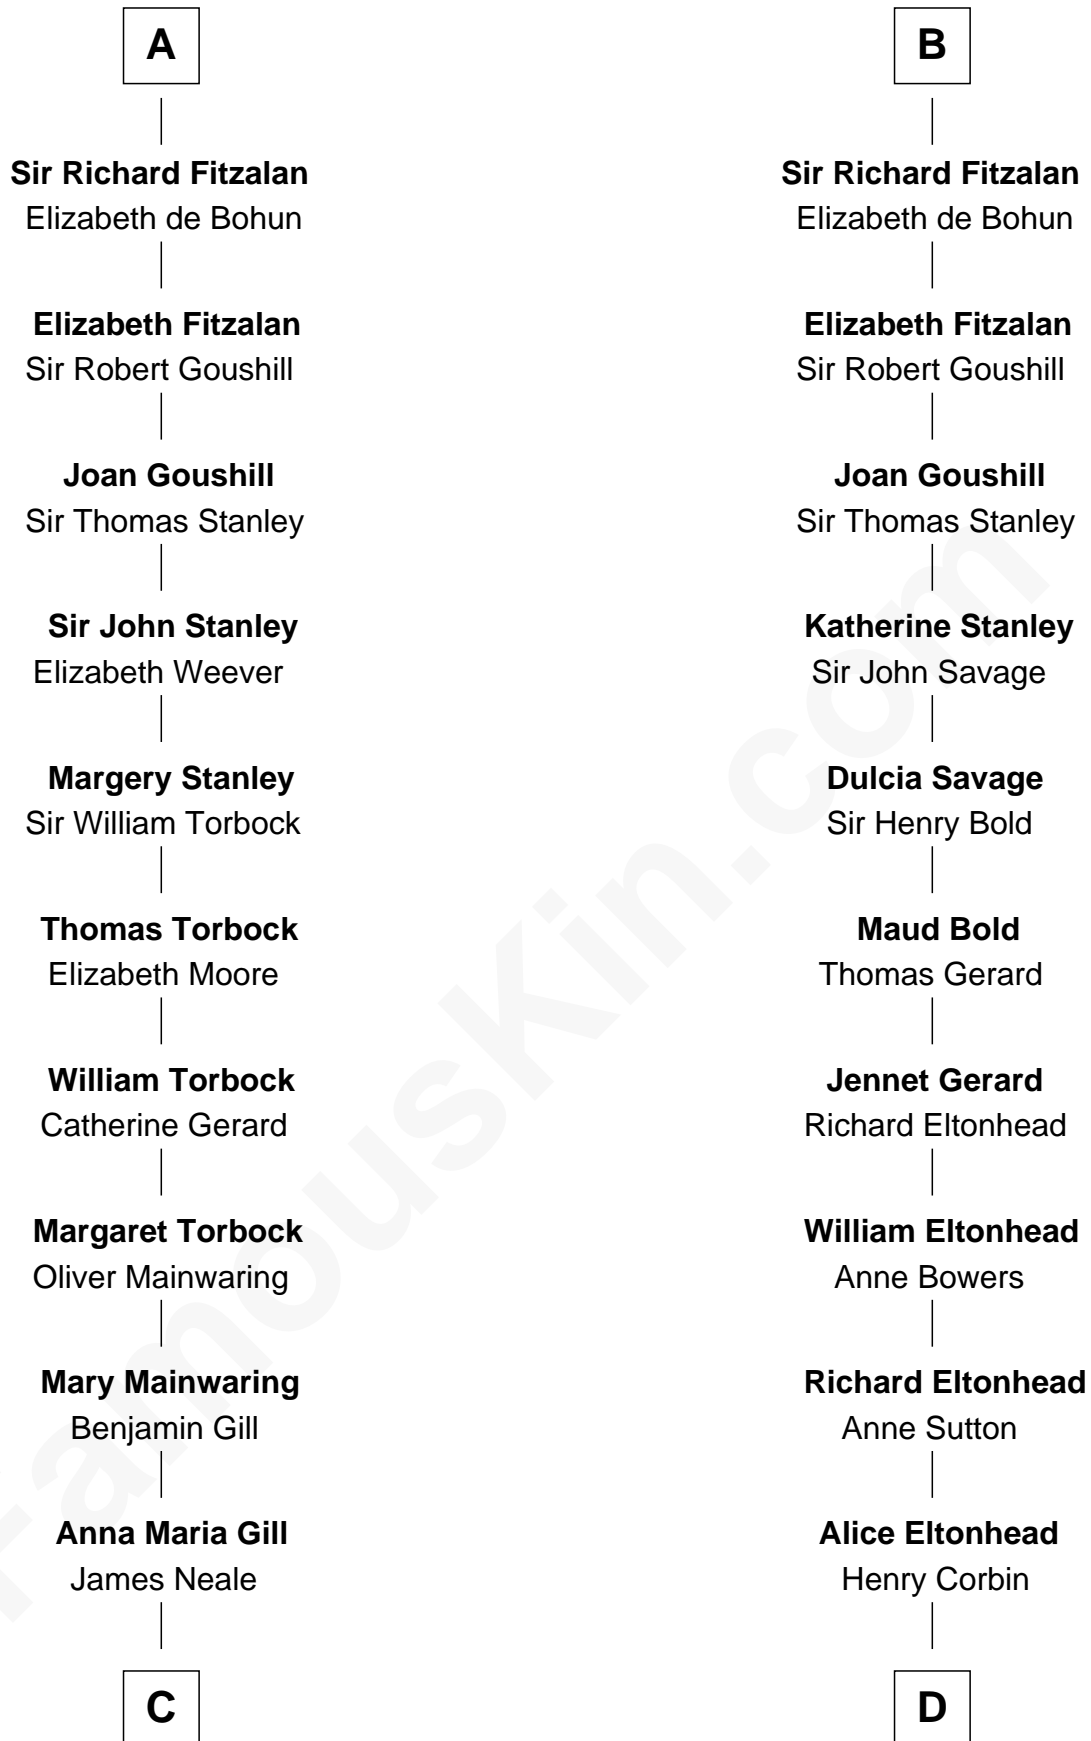

FamousKin.com Relationship Chart of

Charles Goldsborough

16th Governor of Maryland

21st cousin of

General Robert E. Lee

Confederate Army - U.S. Civil War

C

Henrietta Maria Neale

Col. Philemon Lloyd

Anna Maria Lloyd

Richard Tilghman

William Tilghman

Margaret Lloyd

Anna Maria Tilghman

Charles Goldsborough

Charles Goldsborough