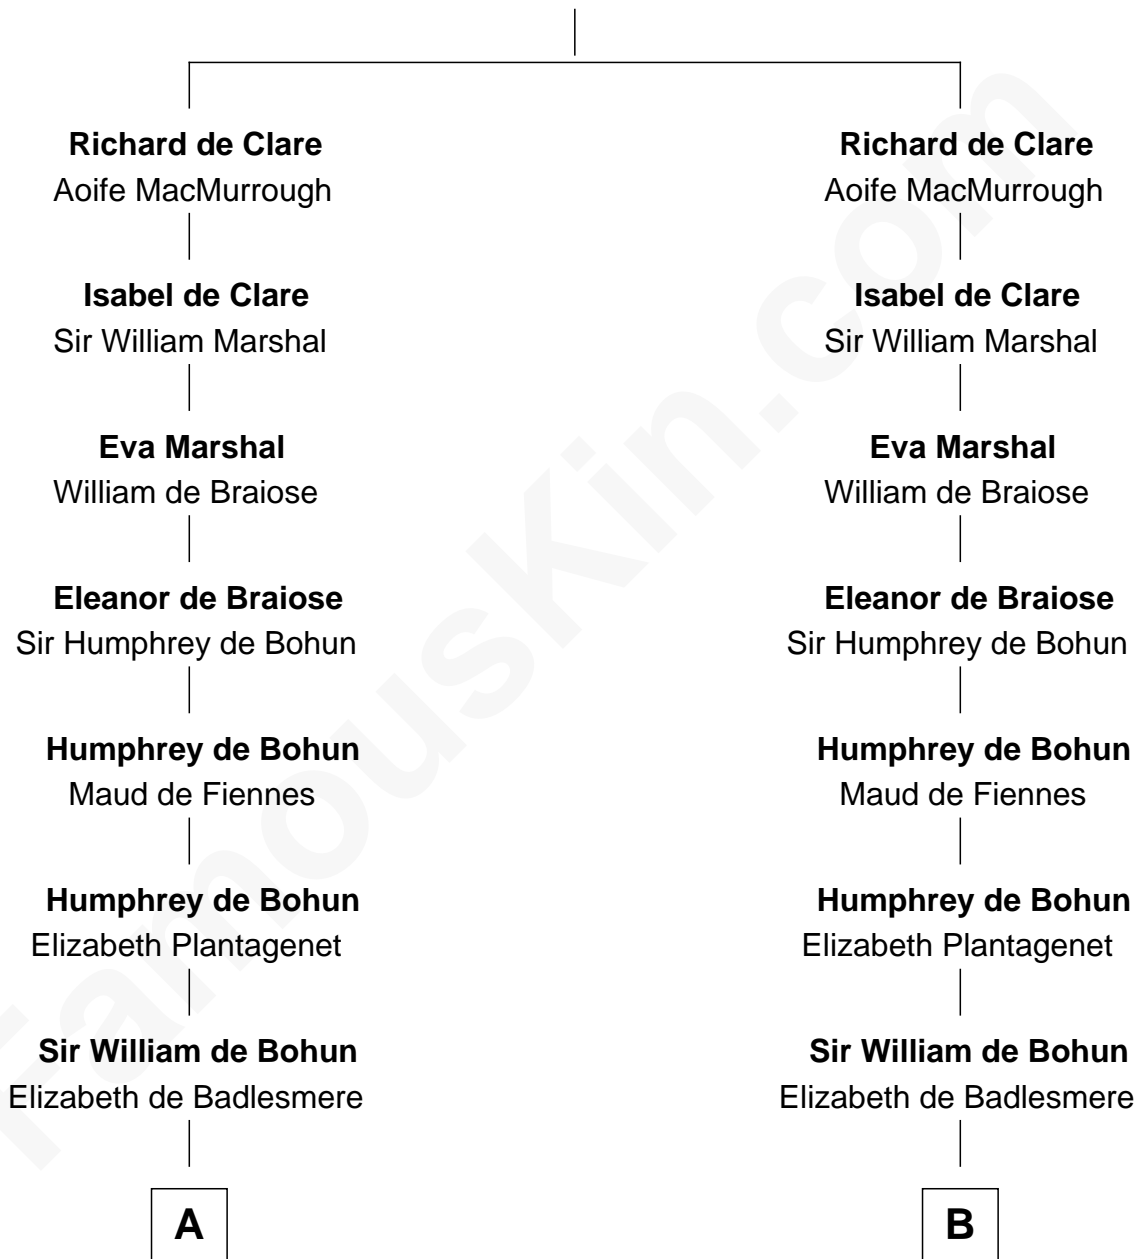

**FamousKin.com**  
**Relationship Chart of**  
**Charles Goldsborough**  
*16th Governor of Maryland*

**21st cousin of**  
**General Robert E. Lee**  
*Confederate Army - U.S. Civil War*

**Gilbert Fitzgilbert de Clare**  
 Isabel de Beaumont

**C**

**Henrietta Maria Neale**

Col. Philemon Lloyd

**Anna Maria Lloyd**

Richard Tilghman

**William Tilghman**

Margaret Lloyd

**Anna Maria Tilghman**

Charles Goldsborough

**Charles Goldsborough**

*16th Governor of Maryland*

**D**

**Laetitia Corbin**

Richard Lee

**Henry Lee**

Mary Bland