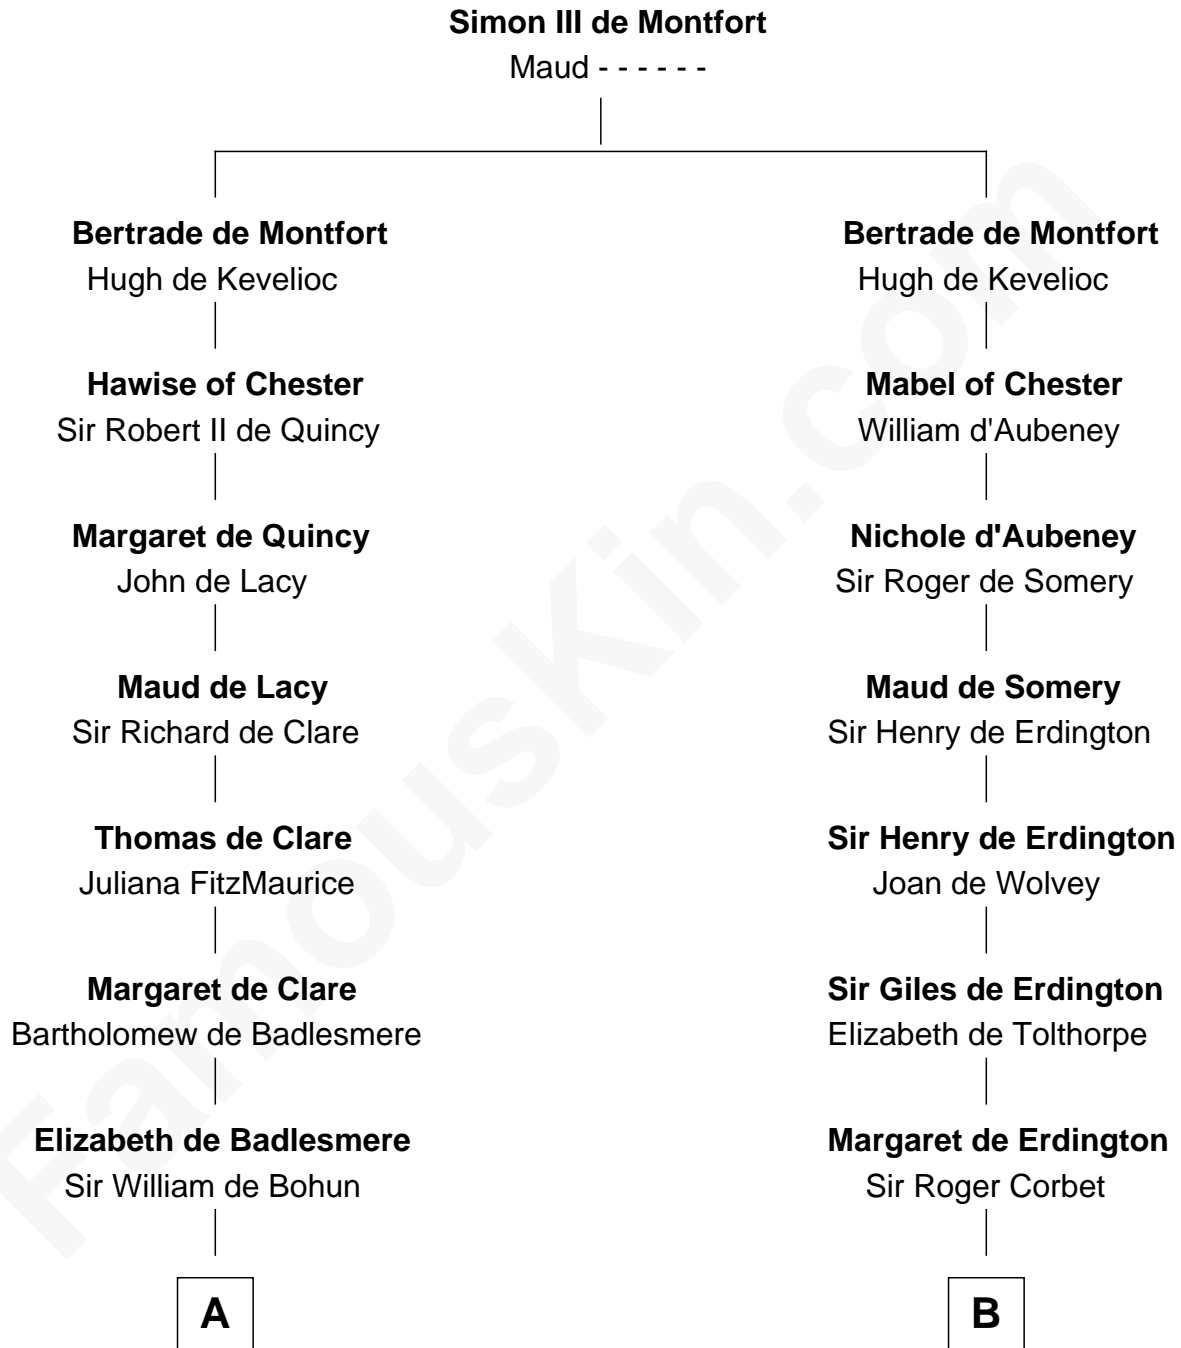

FamousKin.com
Relationship Chart of
Charles Goldsborough
16th Governor of Maryland

21st cousin of
General Robert E. Lee
Confederate Army - U.S. Civil War

C

Henrietta Maria Neale

Col. Philemon Lloyd

Anna Maria Lloyd

Richard Tilghman

William Tilghman

Margaret Lloyd

Anna Maria Tilghman

Charles Goldsborough

Charles Goldsborough

16th Governor of Maryland

D