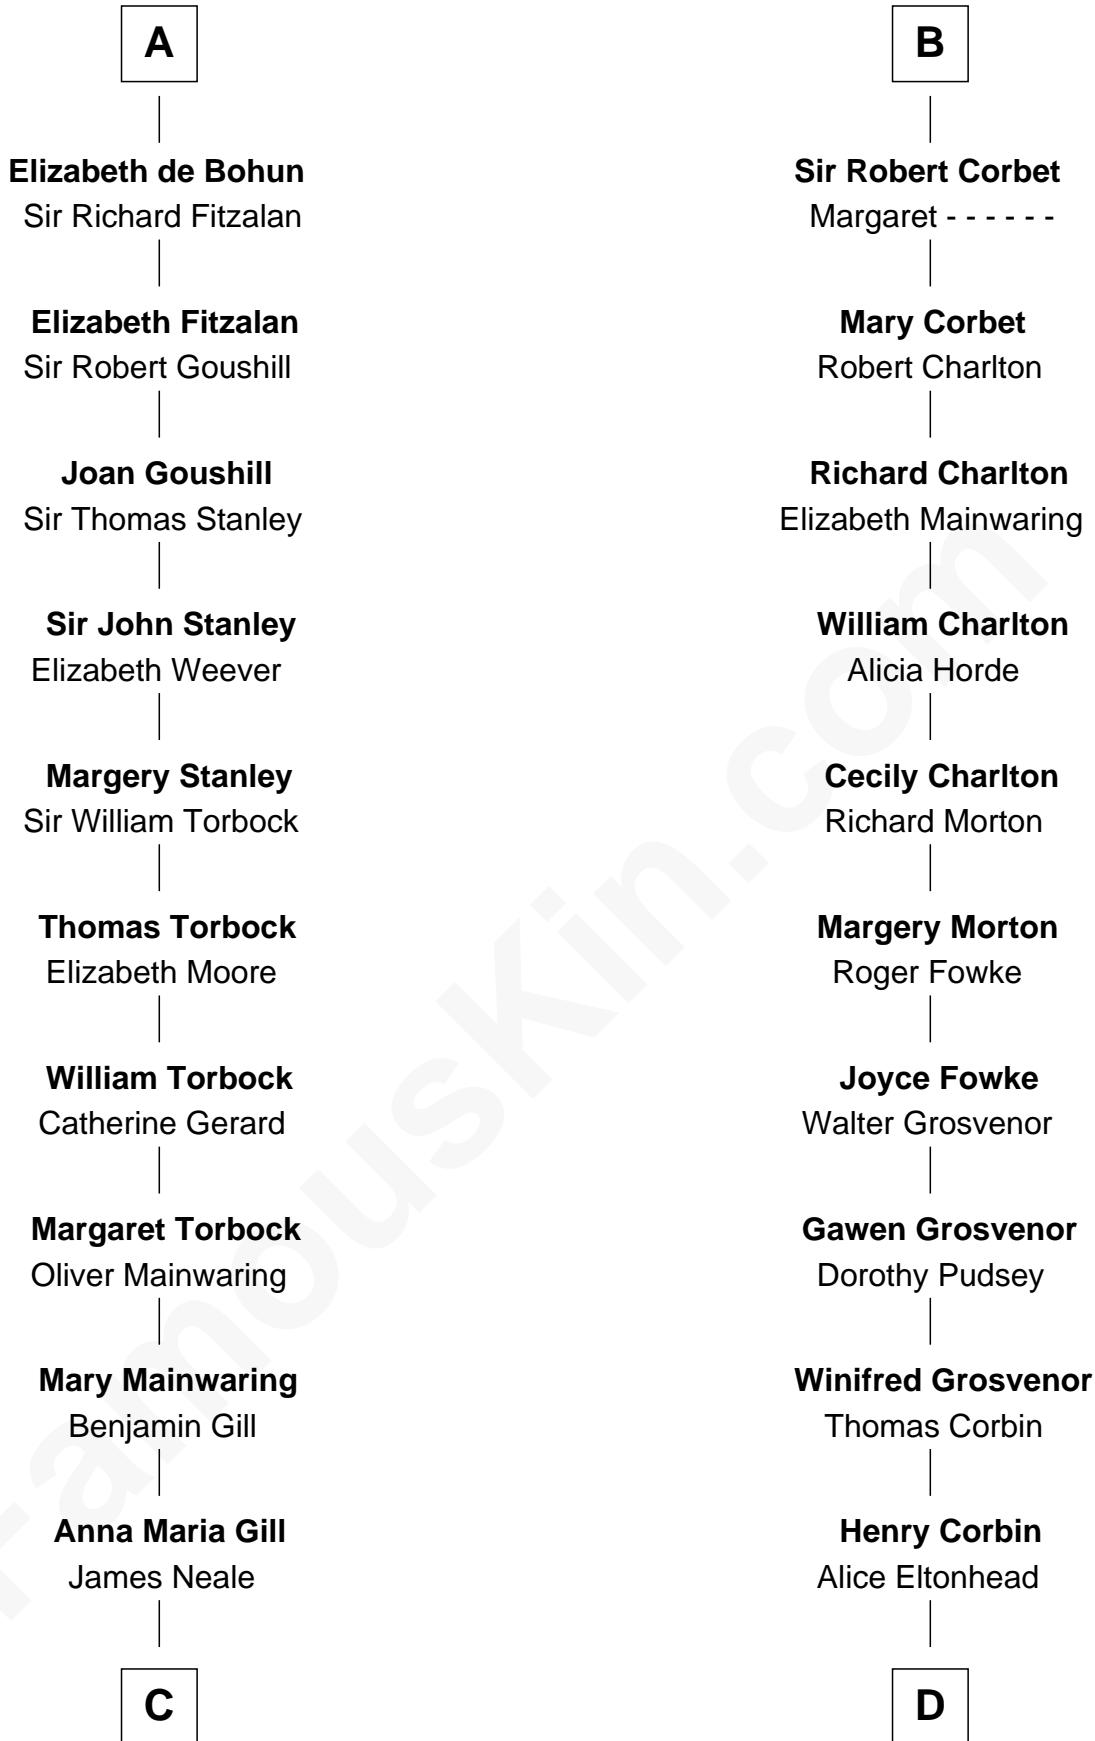

FamousKin.com
Relationship Chart of
Charles Goldsborough
16th Governor of Maryland

21st cousin of
General Robert E. Lee
Confederate Army - U.S. Civil War

C

Henrietta Maria Neale

Col. Philemon Lloyd

Anna Maria Lloyd

Richard Tilghman

William Tilghman

Margaret Lloyd

Anna Maria Tilghman

Charles Goldsborough

Charles Goldsborough

16th Governor of Maryland

D