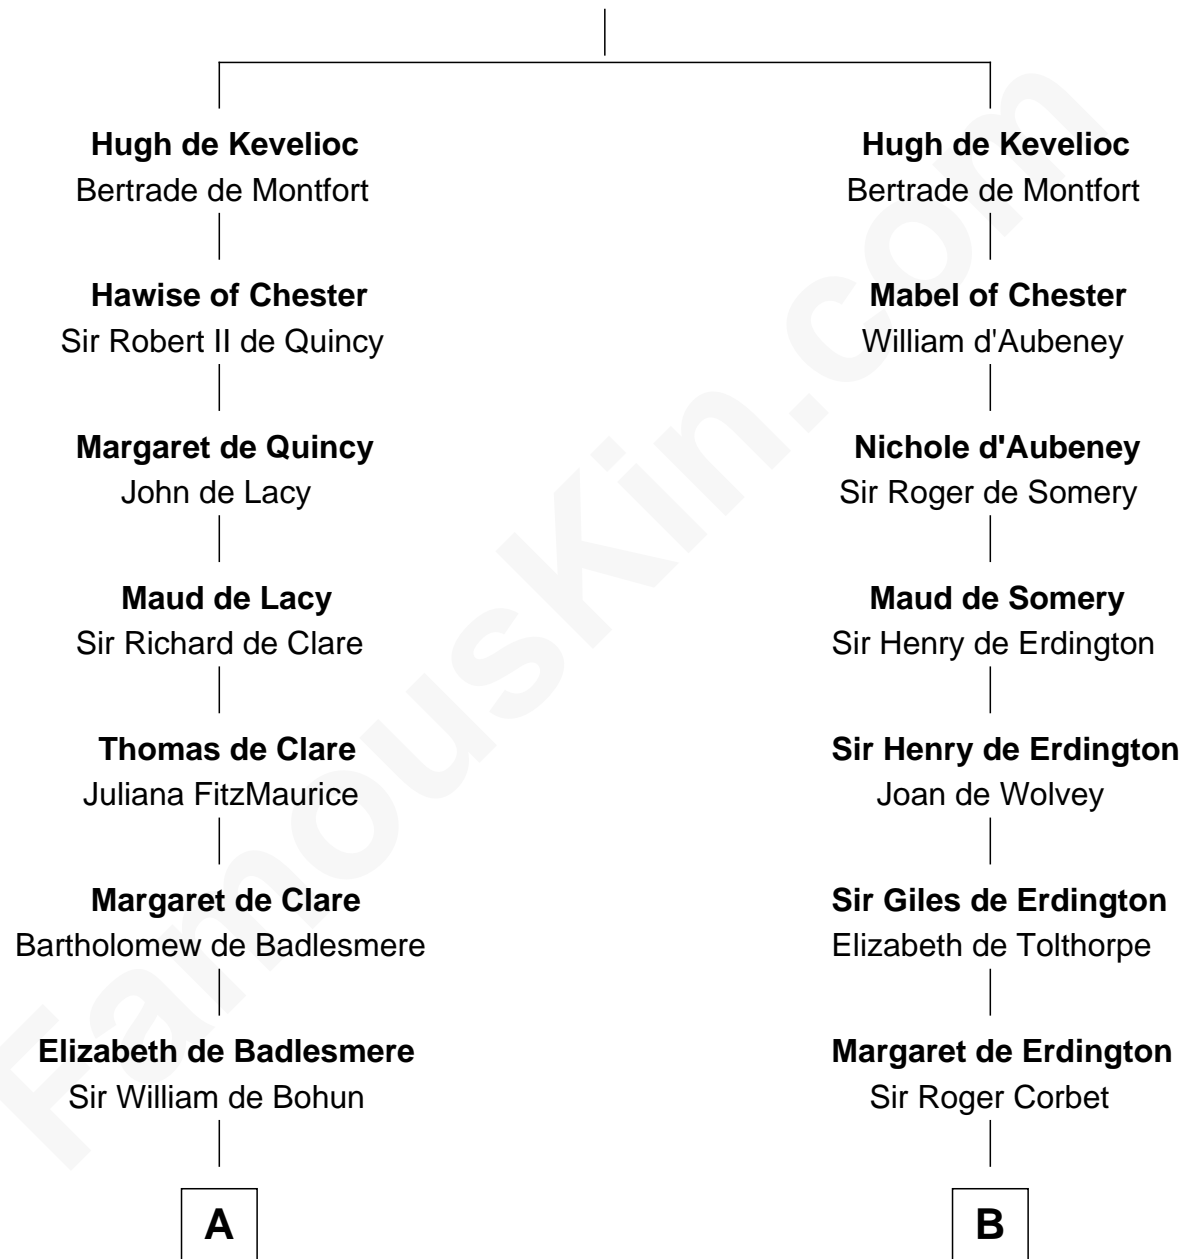

**FamousKin.com**  
**Relationship Chart of**  
**Charles Goldsborough**  
*16th Governor of Maryland*

**21st cousin of**  
**General Robert E. Lee**  
*Confederate Army - U.S. Civil War*

**Sir Ranulf de Gernons**  
 Maud of Gloucester

**C**

**Henrietta Maria Neale**

Col. Philemon Lloyd

**Anna Maria Lloyd**

Richard Tilghman

**William Tilghman**

Margaret Lloyd

**Anna Maria Tilghman**

Charles Goldsborough

**Charles Goldsborough**

*16th Governor of Maryland*

**D**

**Laetitia Corbin**

Richard Lee

**Henry Lee**

Mary Bland