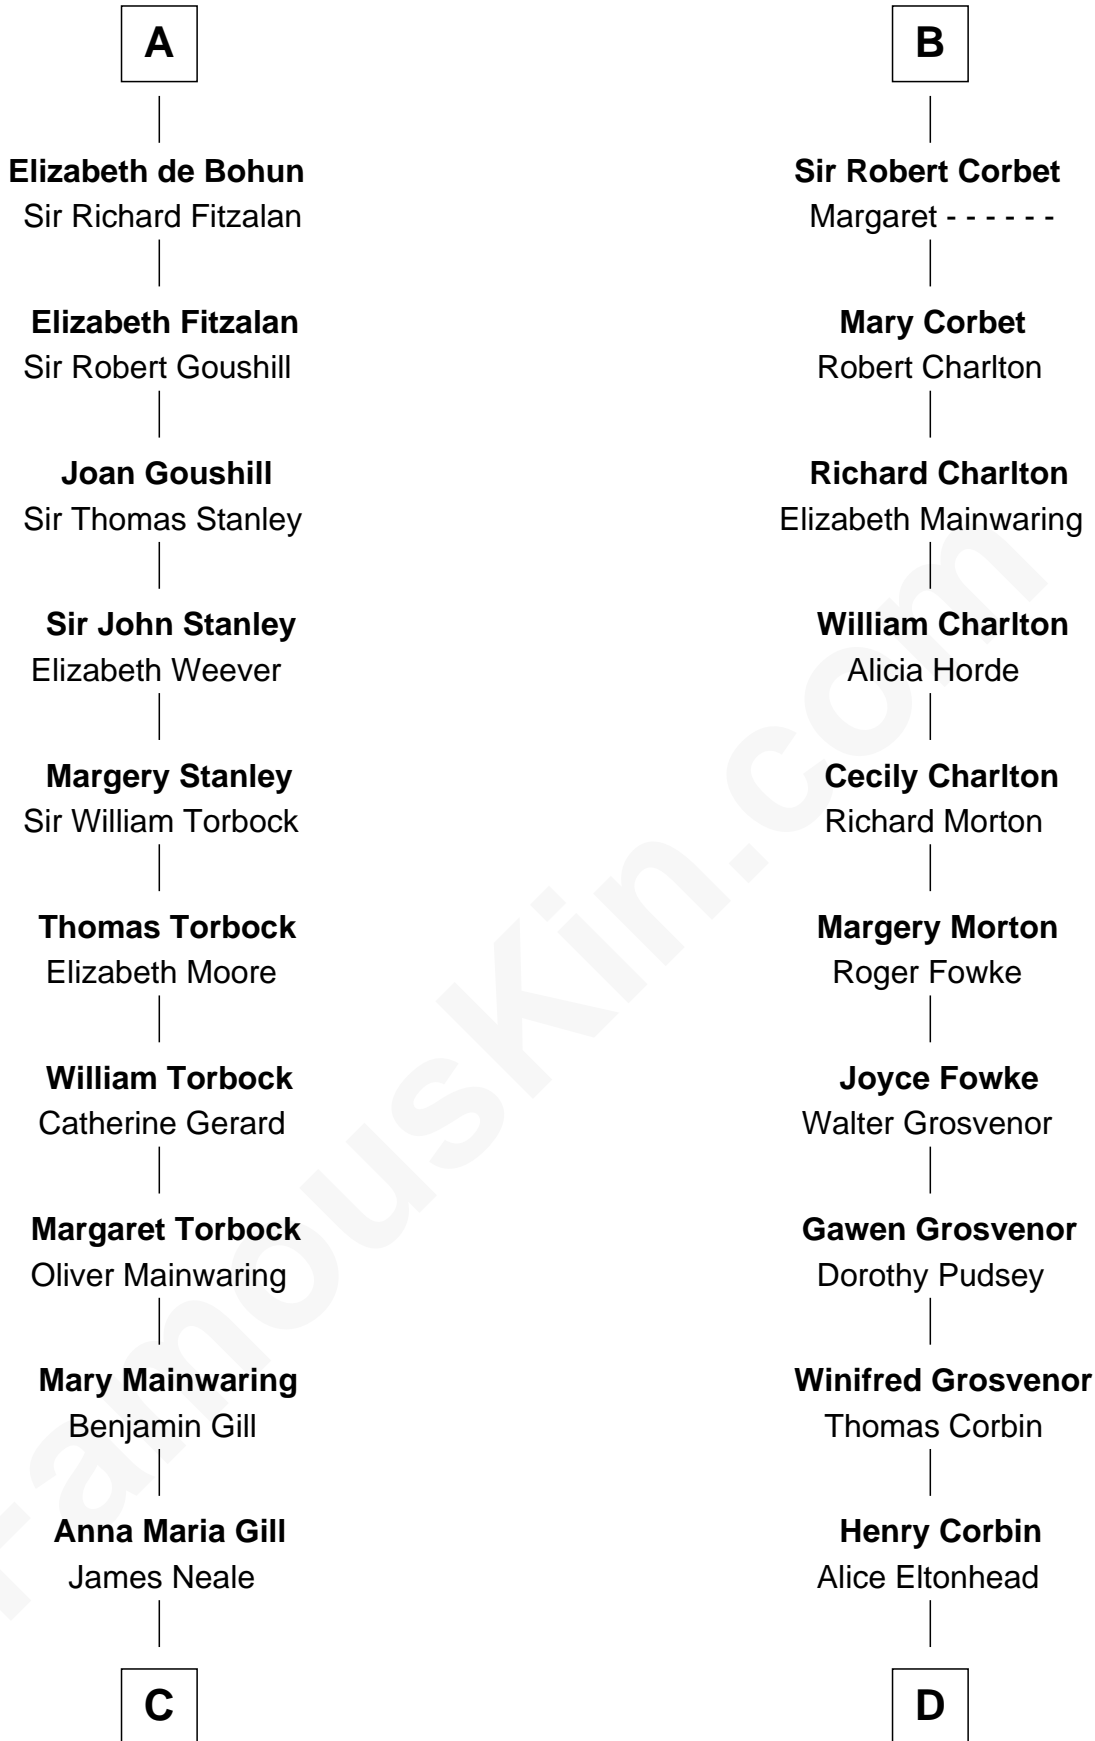

**FamousKin.com**  
**Relationship Chart of**  
**Charles Goldsborough**  
*16th Governor of Maryland*

**21st cousin of**  
**General Robert E. Lee**  
*Confederate Army - U.S. Civil War*

**Sir Ranulf de Gernons**  
 Maud of Gloucester

**C**

**Henrietta Maria Neale**

Col. Philemon Lloyd

**Anna Maria Lloyd**

Richard Tilghman

**William Tilghman**

Margaret Lloyd

**Anna Maria Tilghman**