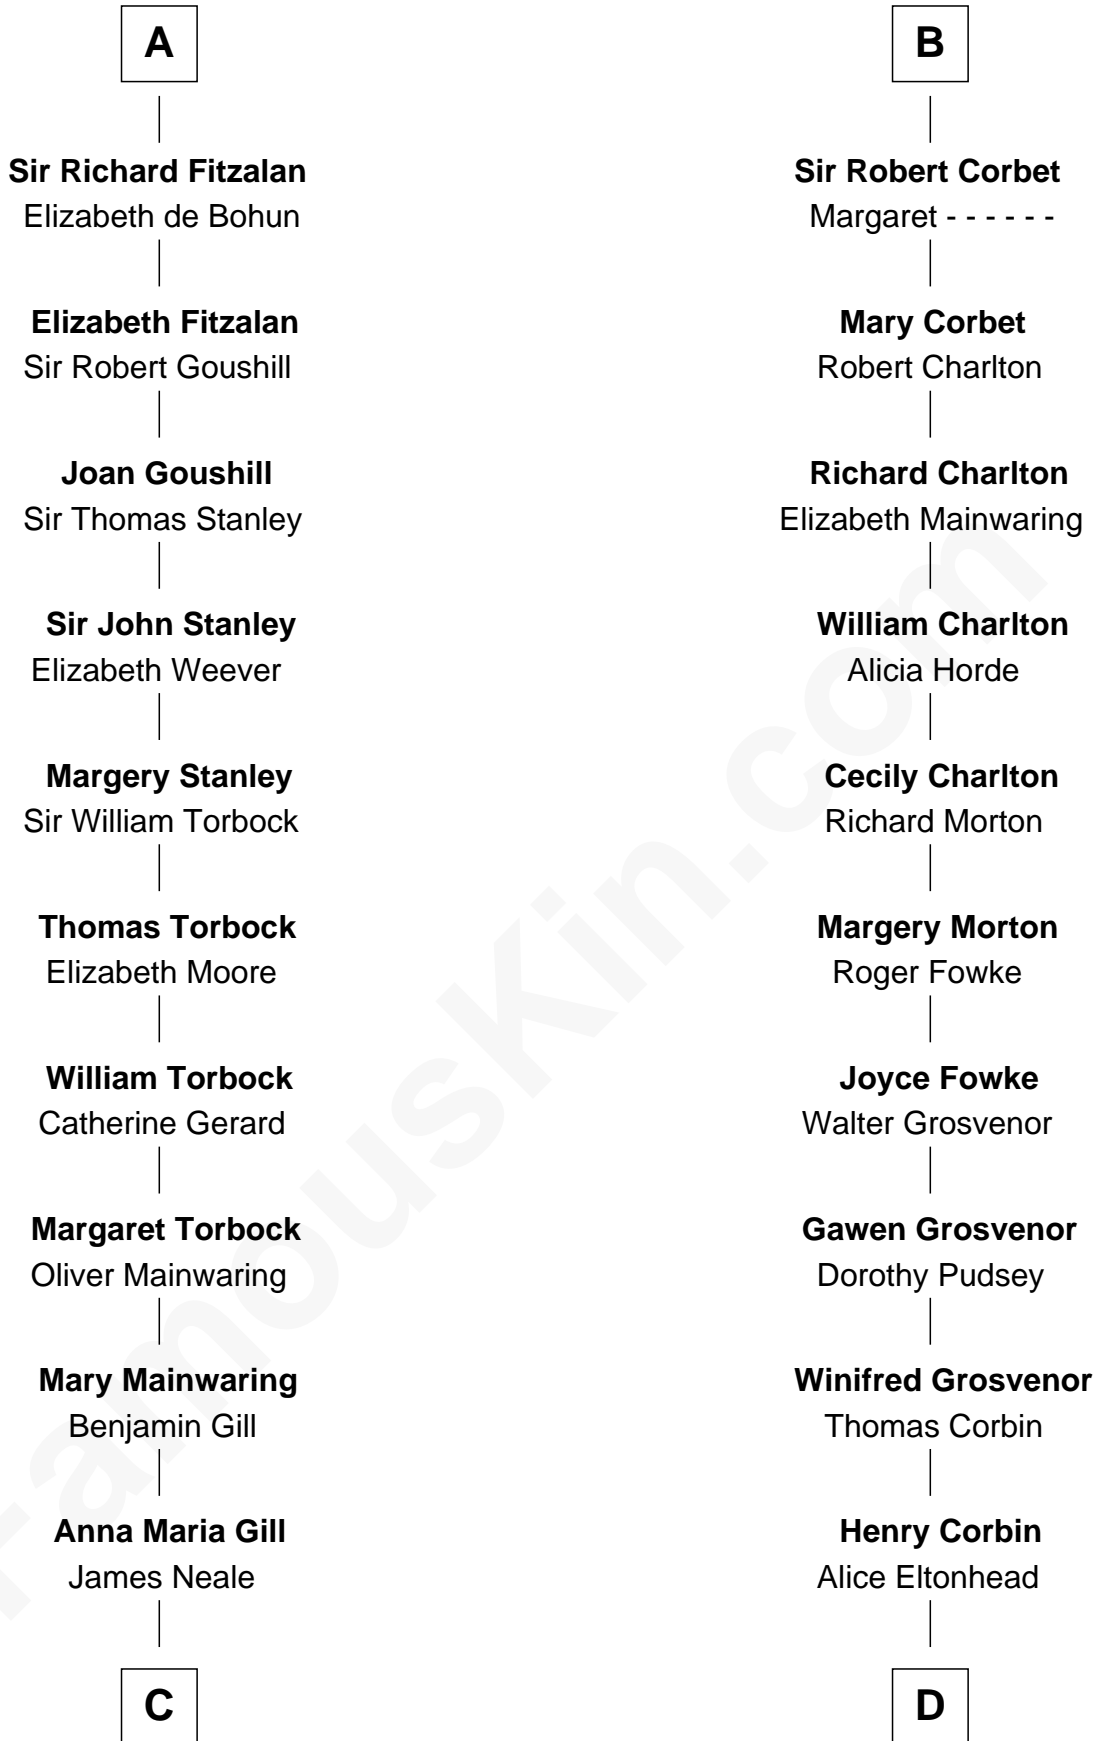

FamousKin.com Relationship Chart of

Charles Goldsborough

16th Governor of Maryland

21st cousin of

General Robert E. Lee

Confederate Army - U.S. Civil War

James de St. Hilary

Aveline - - - - -

C

Henrietta Maria Neale

Col. Philemon Lloyd

Anna Maria Lloyd

Richard Tilghman

William Tilghman

Margaret Lloyd

Anna Maria Tilghman