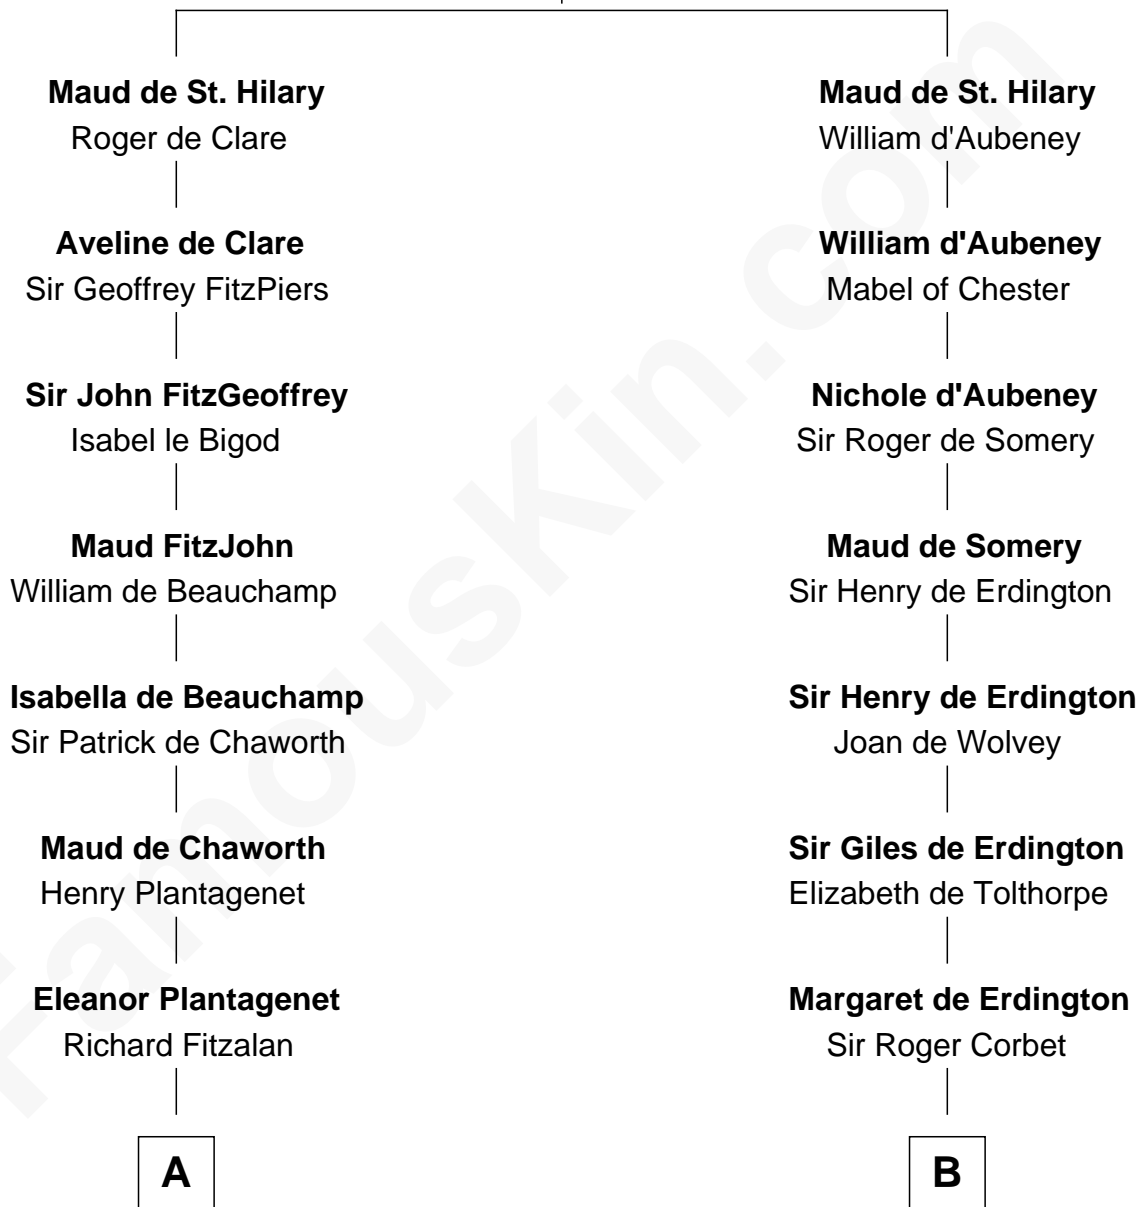

FamousKin.com Relationship Chart of

Charles Goldsborough

16th Governor of Maryland

21st cousin of

General Robert E. Lee

Confederate Army - U.S. Civil War

James de St. Hilary

Aveline - - - - -

C

Henrietta Maria Neale

Col. Philemon Lloyd

Anna Maria Lloyd

Richard Tilghman

William Tilghman

Margaret Lloyd

Anna Maria Tilghman

Charles Goldsborough

Charles Goldsborough

16th Governor of Maryland

D

Laetitia Corbin

Richard Lee

Henry Lee

Mary Bland