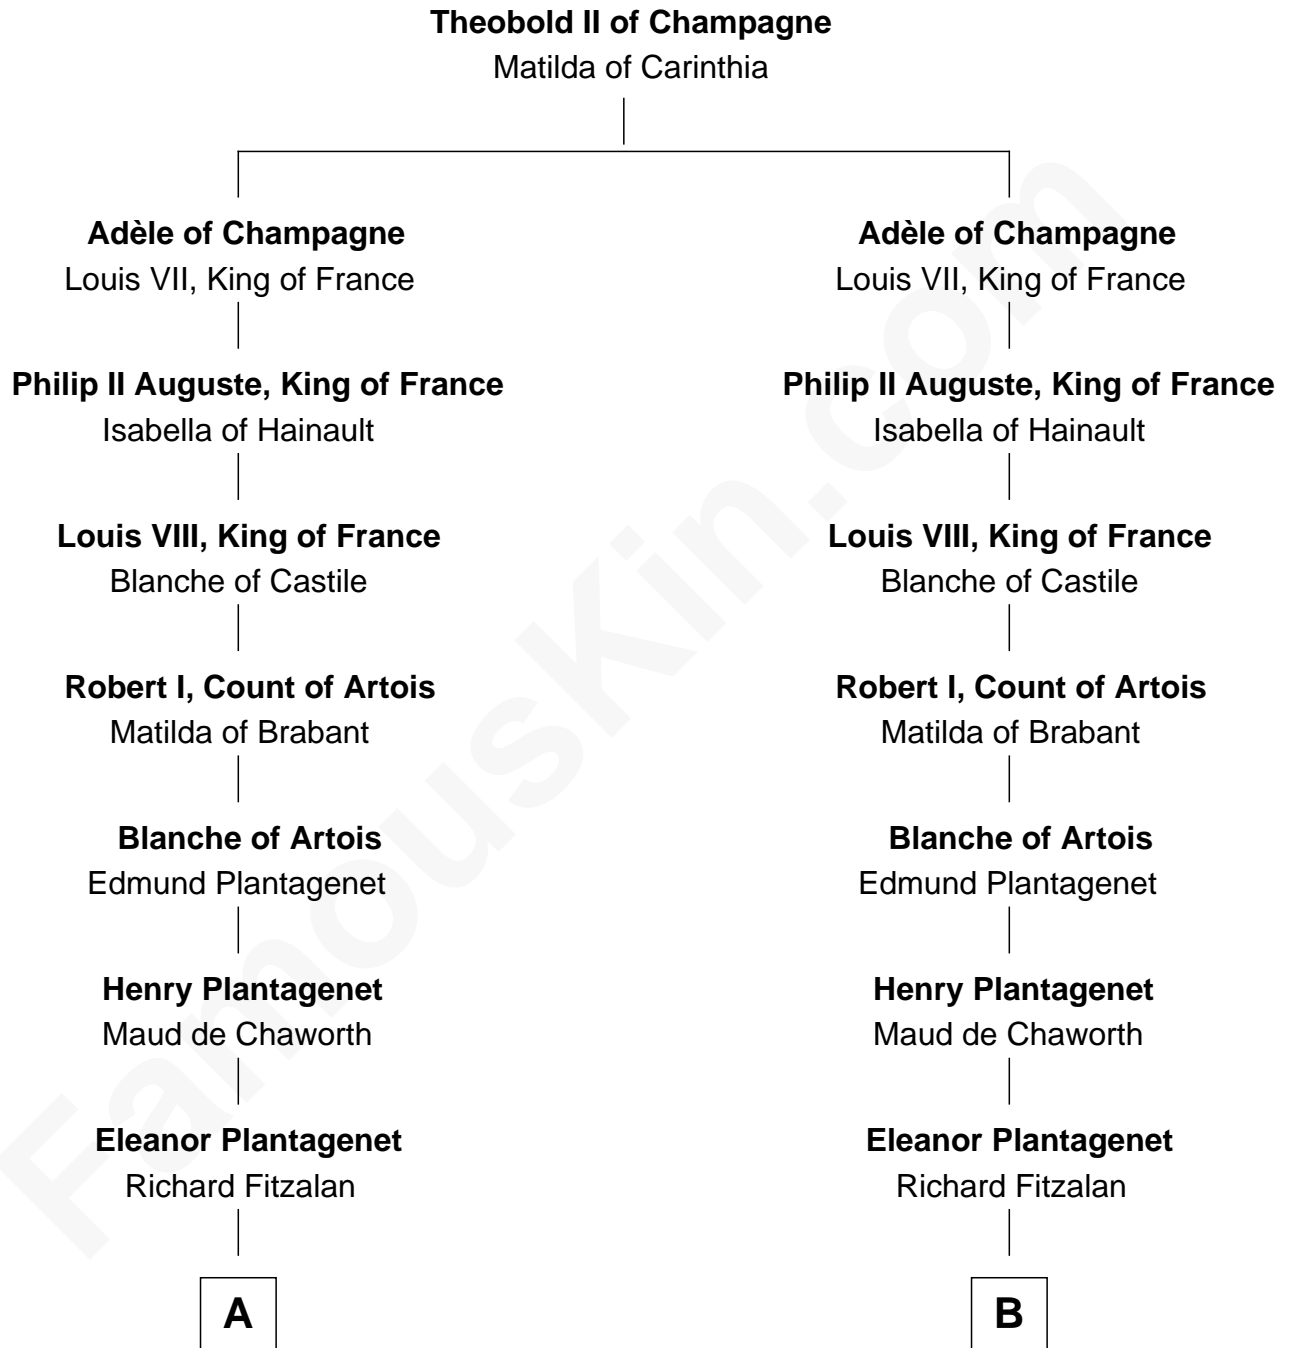

FamousKin.com

Relationship Chart of

Charles Goldsborough

16th Governor of Maryland

21st cousin of

General Robert E. Lee

Confederate Army - U.S. Civil War

C

Henrietta Maria Neale

Col. Philemon Lloyd

Anna Maria Lloyd

Richard Tilghman

William Tilghman

Margaret Lloyd

Anna Maria Tilghman

Charles Goldsborough