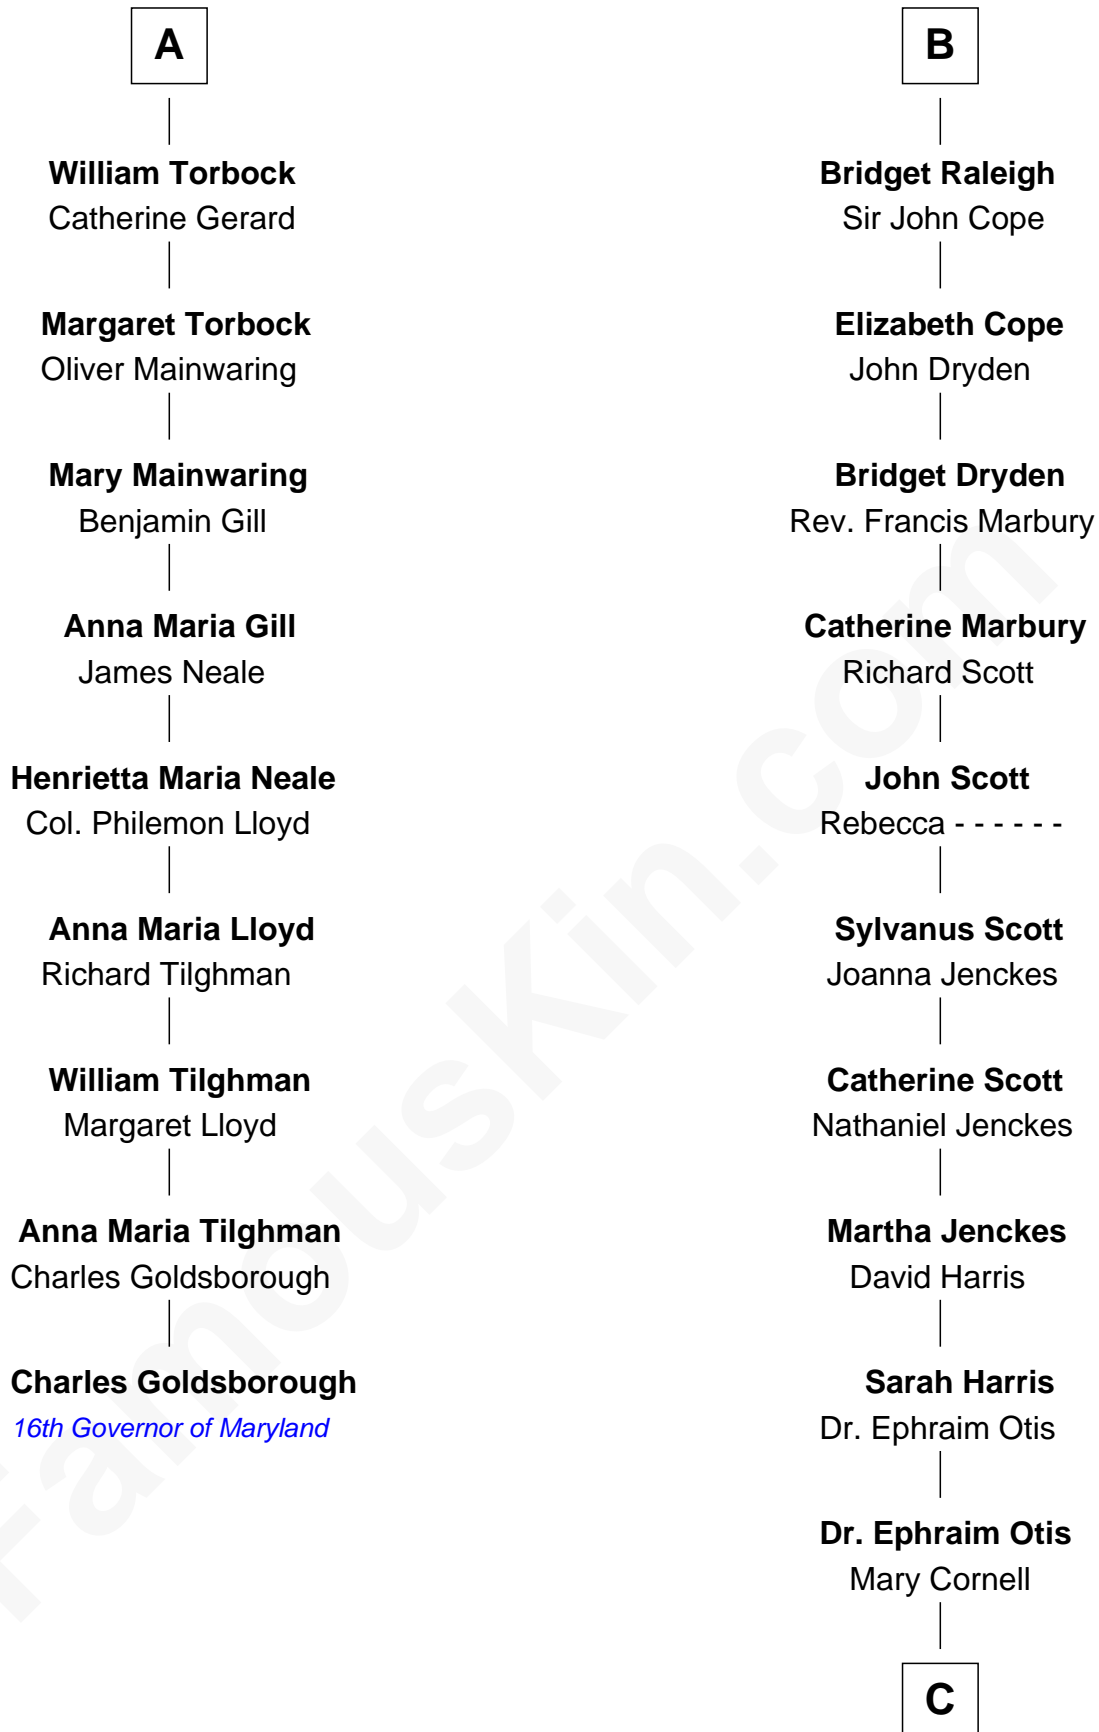

FamousKin.com
Relationship Chart of
Charles Goldsborough
16th Governor of Maryland

15th cousin 5 times removed of

Amelia Earhart
Aviation Pioneer

Edmund Fitzalan
 Alice de Warenne

C

Isaac Otis

Caroline Abigail Curtis

Alfred Gideon Otis

Amelia Josephine Harres

Amelia Otis

Edwin Stanton Earhart

Amelia Earhart

Aviation Pioneer