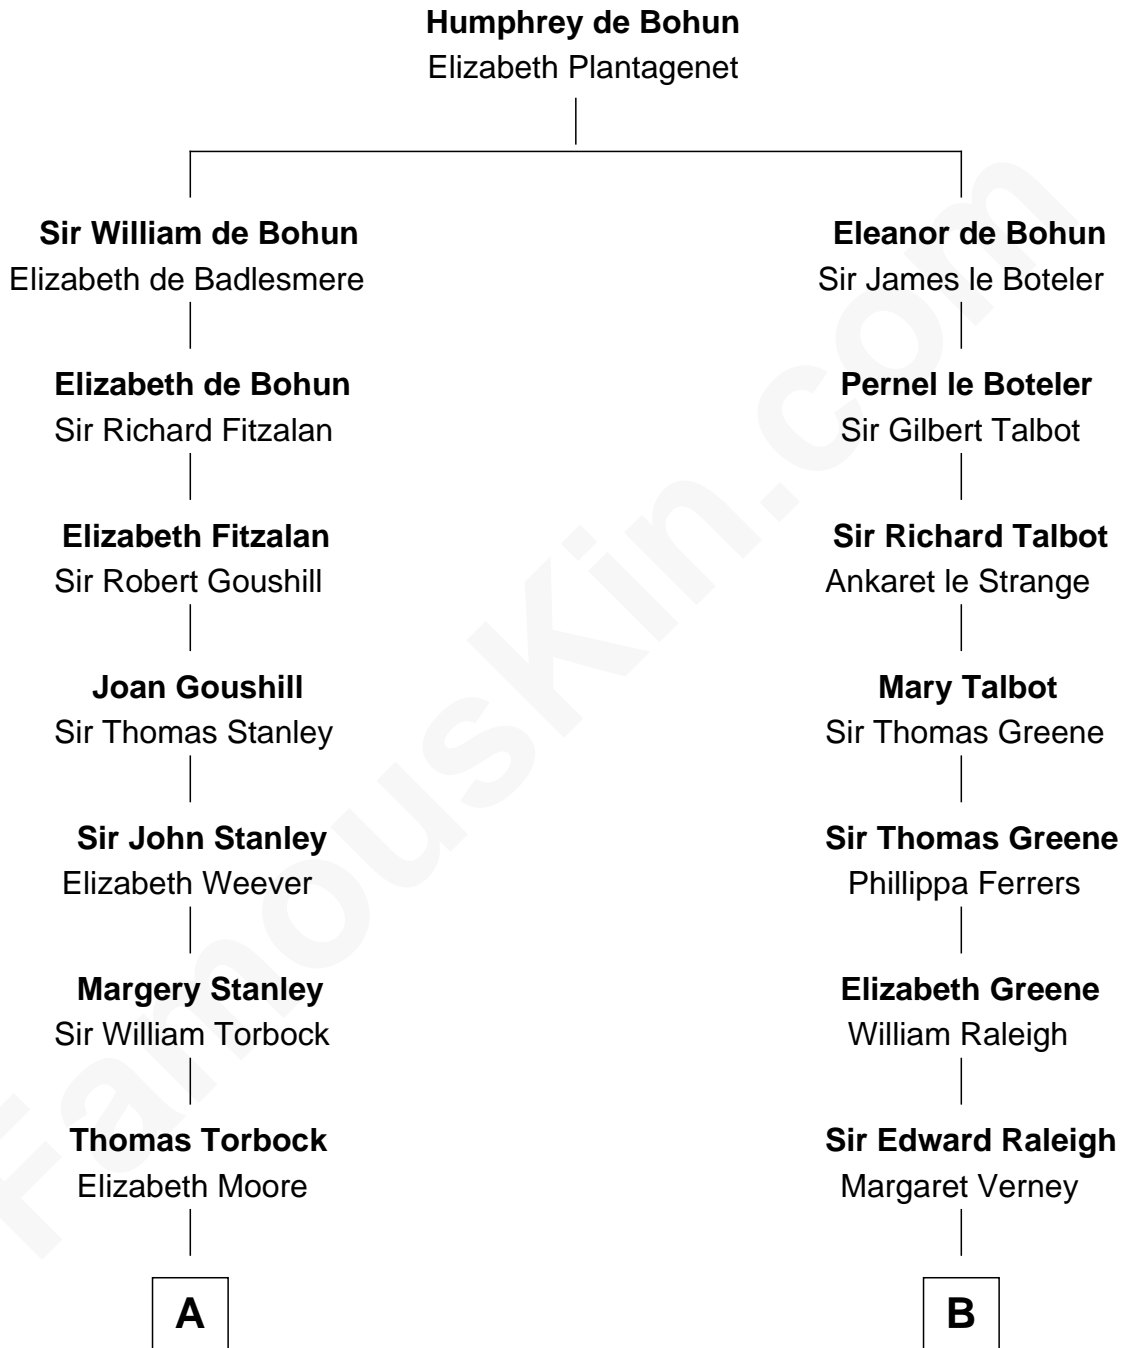

FamousKin.com
Relationship Chart of
Charles Goldsborough
16th Governor of Maryland

15th cousin 3 times removed of

Joseph Wharton
Founder of the Wharton School of Business

C

Deborah Fisher
William Wharton

Joseph Wharton

Founder, Wharton School of Business

FamousKin.com