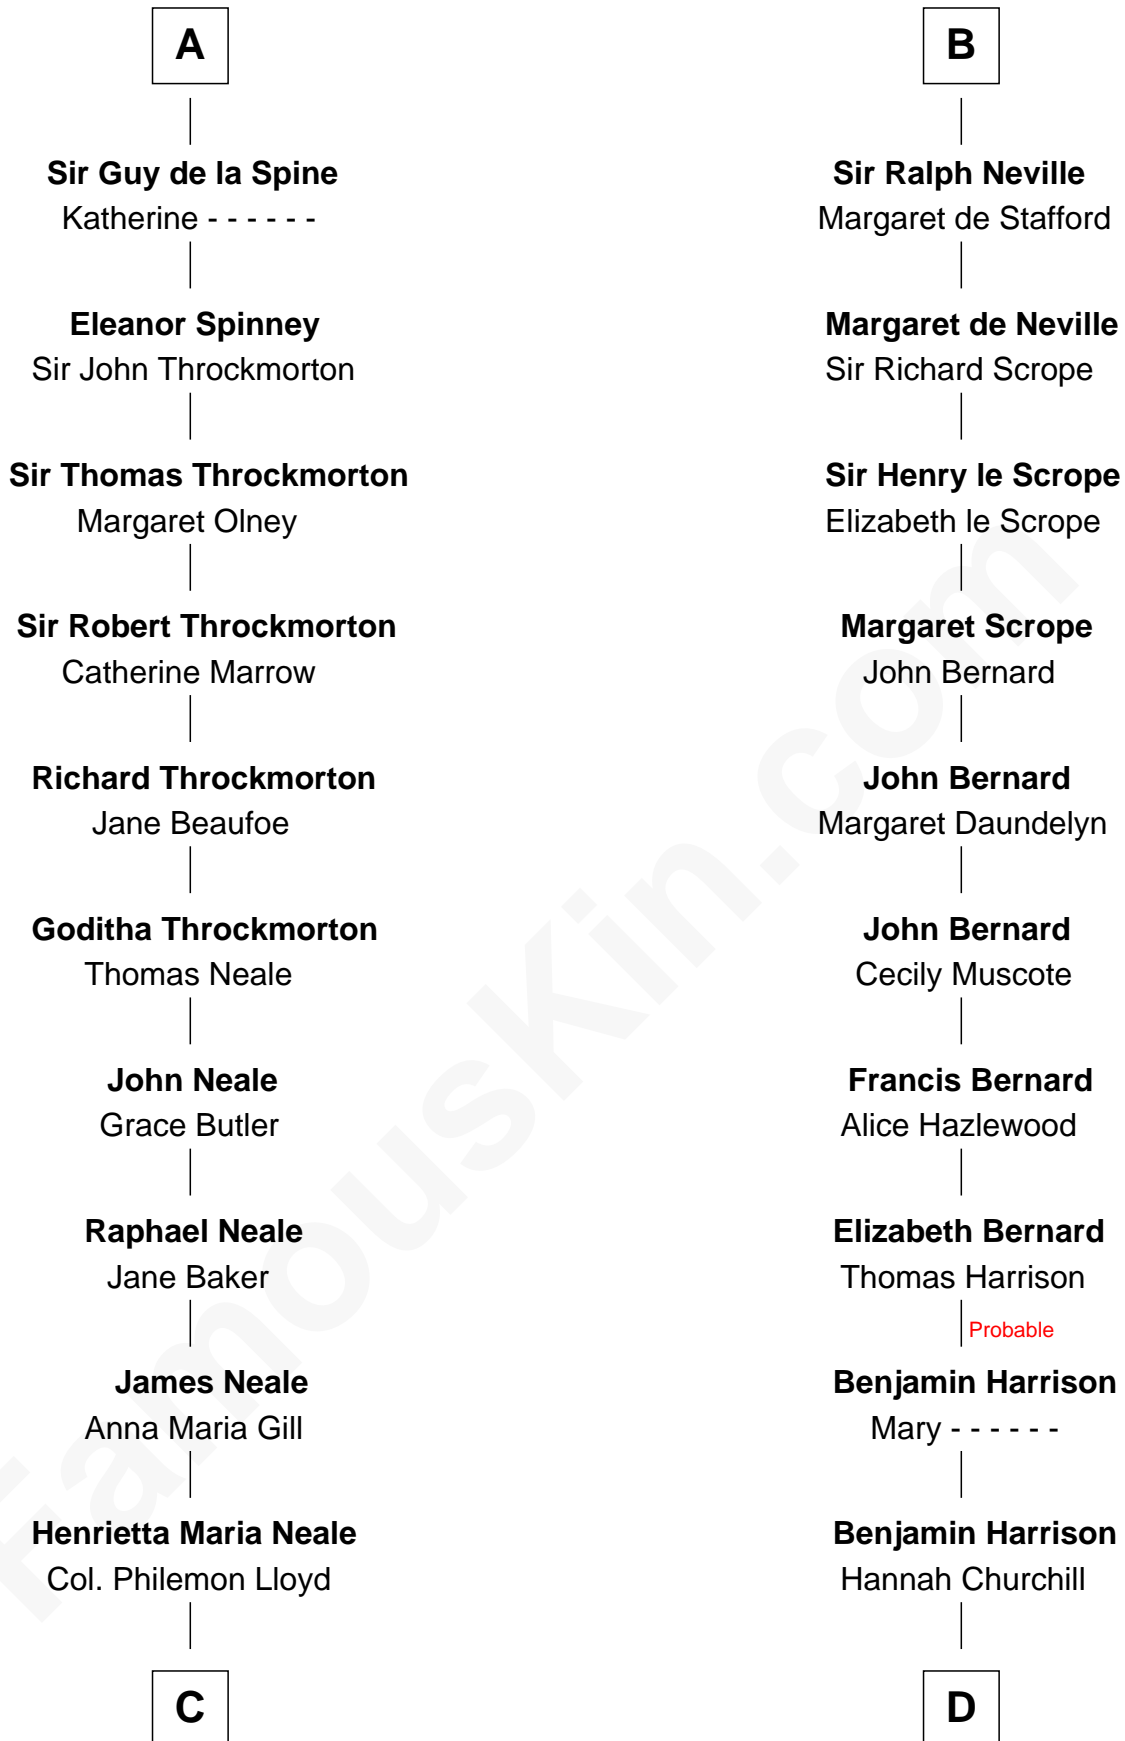

FamousKin.com Relationship Chart of

Charles Goldsborough

16th Governor of Maryland

19th cousin 1 time removed of

Benjamin Harrison V

Signer of the Declaration of Independence

C

Anna Maria Lloyd

Richard Tilghman

William Tilghman

Margaret Lloyd

Anna Maria Tilghman

Charles Goldsborough

Charles Goldsborough

16th Governor of Maryland

D