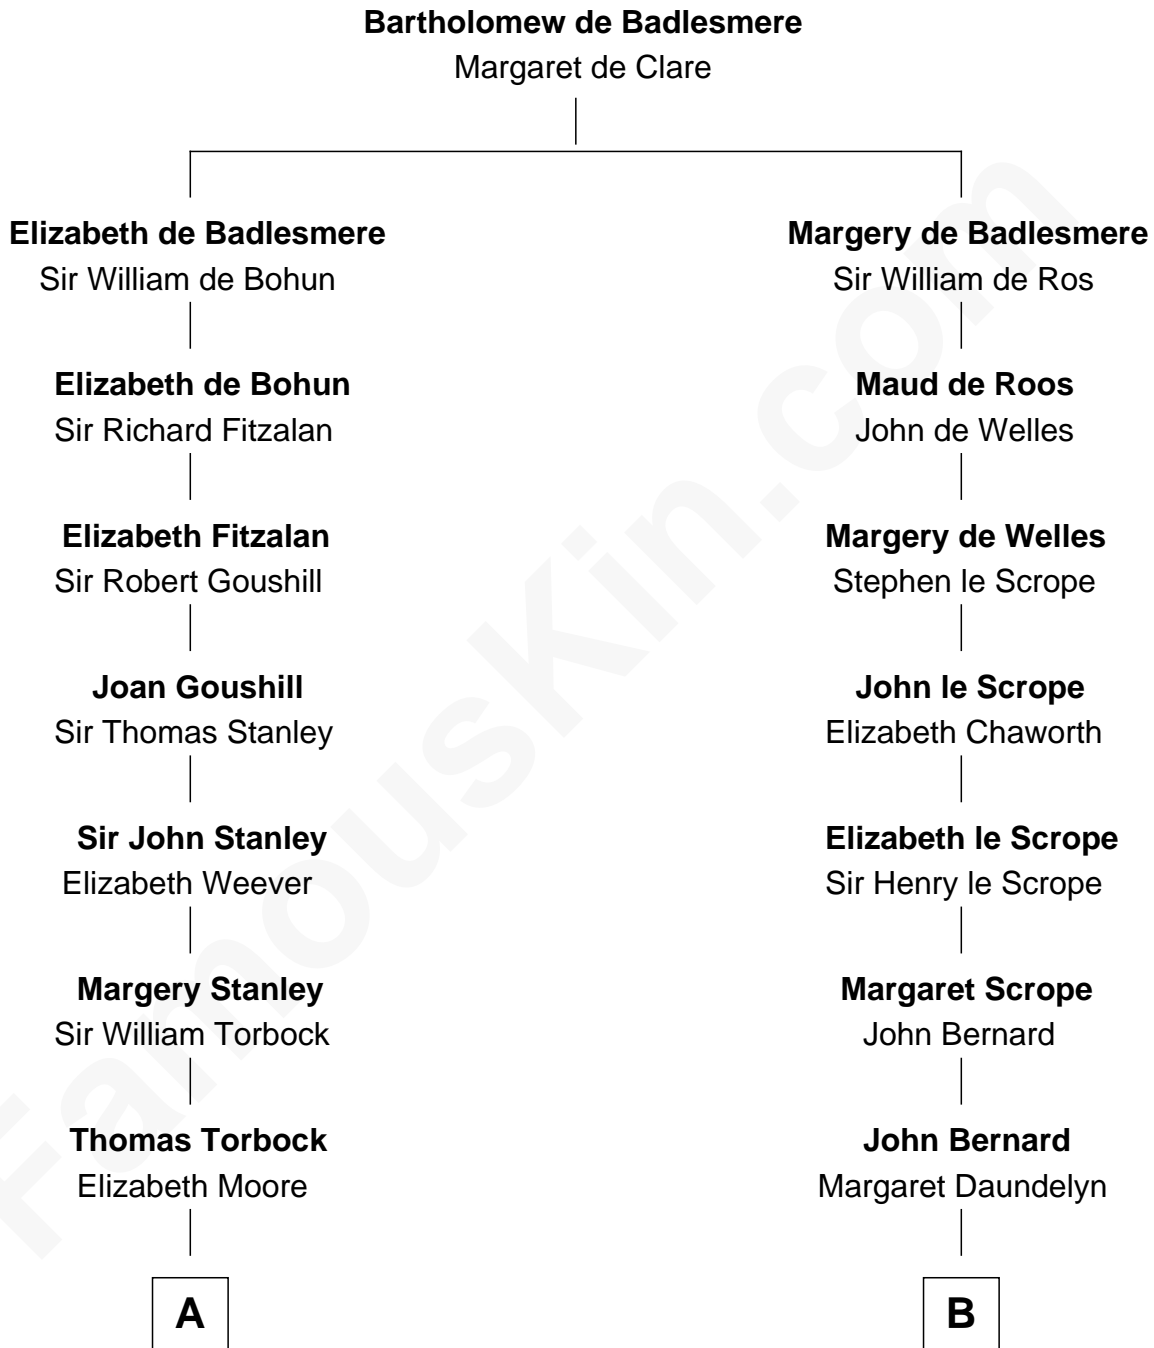

FamousKin.com
Relationship Chart of
Charles Goldsborough
16th Governor of Maryland

15th cousin 3 times removed of
Harry F. Byrd
50th Governor of Virginia

C

Richard Evelyn Byrd
Eleanor Bolling Flood

Harry F. Byrd
50th Governor of Virginia

FamousKin.com