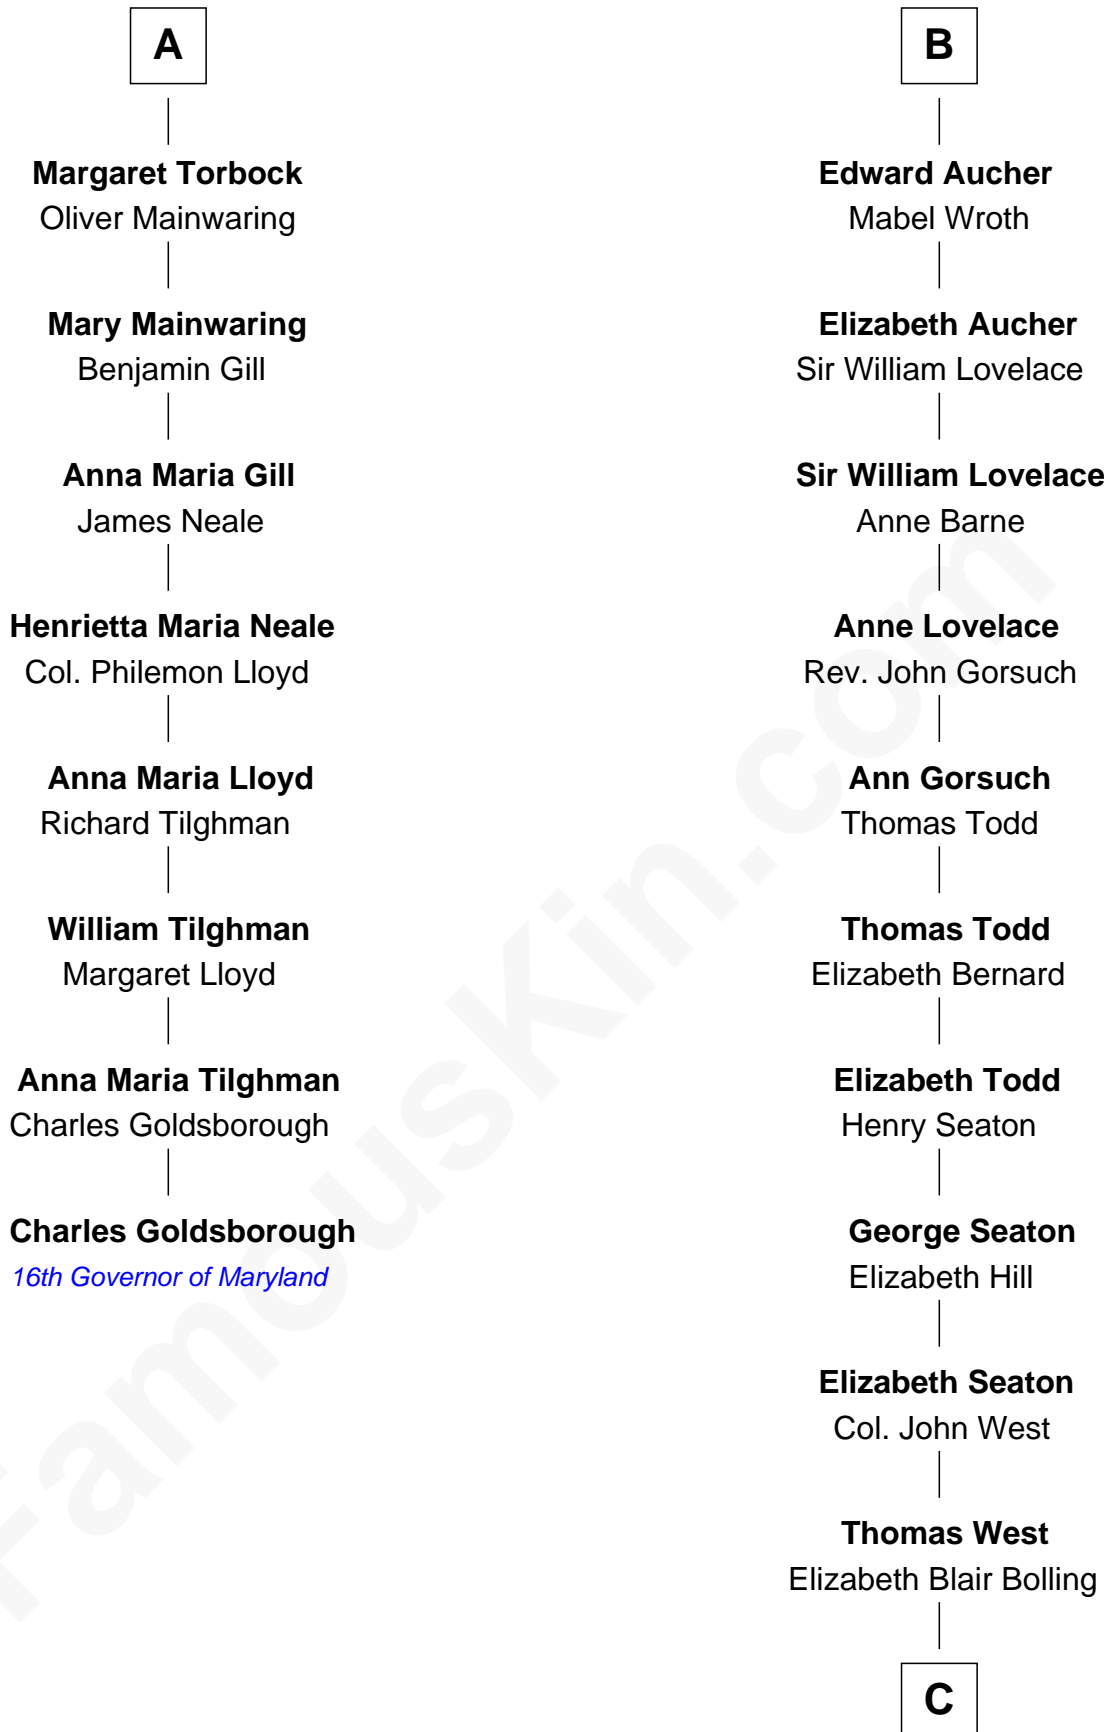

FamousKin.com
Relationship Chart of
Charles Goldsborough
16th Governor of Maryland

14th cousin 7 times removed of

Harry F. Byrd
50th Governor of Virginia

C

Eliza Bolling West
Dr. Joel Walker Flood

Col. Henry De La Warr Flood
Mary Elizabeth Trent

Joel Walker Flood
Ella Faulkner

Eleanor Bolling Flood
Richard Evelyn Byrd

Harry F. Byrd
50th Governor of Virginia