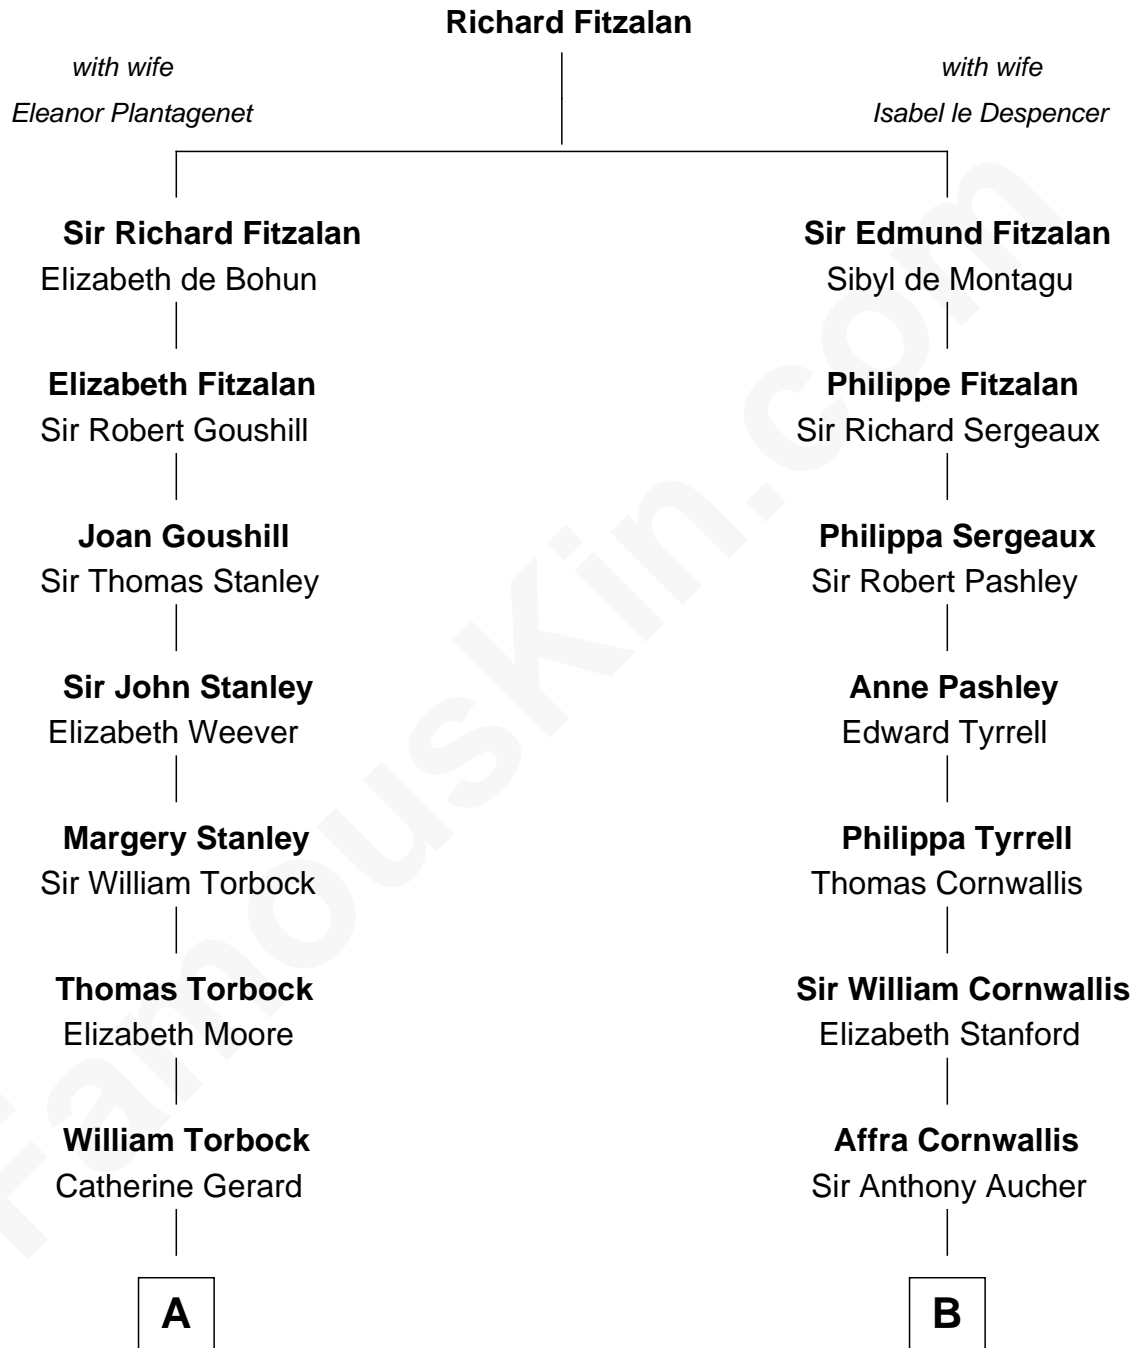

FamousKin.com
Relationship Chart of
Charles Goldsborough
16th Governor of Maryland

14th cousin 7 times removed of

Harry F. Byrd
50th Governor of Virginia

C

Eliza Bolling West
Dr. Joel Walker Flood

Col. Henry De La Warr Flood
Mary Elizabeth Trent

Joel Walker Flood
Ella Faulkner

Eleanor Bolling Flood
Richard Evelyn Byrd

Harry F. Byrd
50th Governor of Virginia