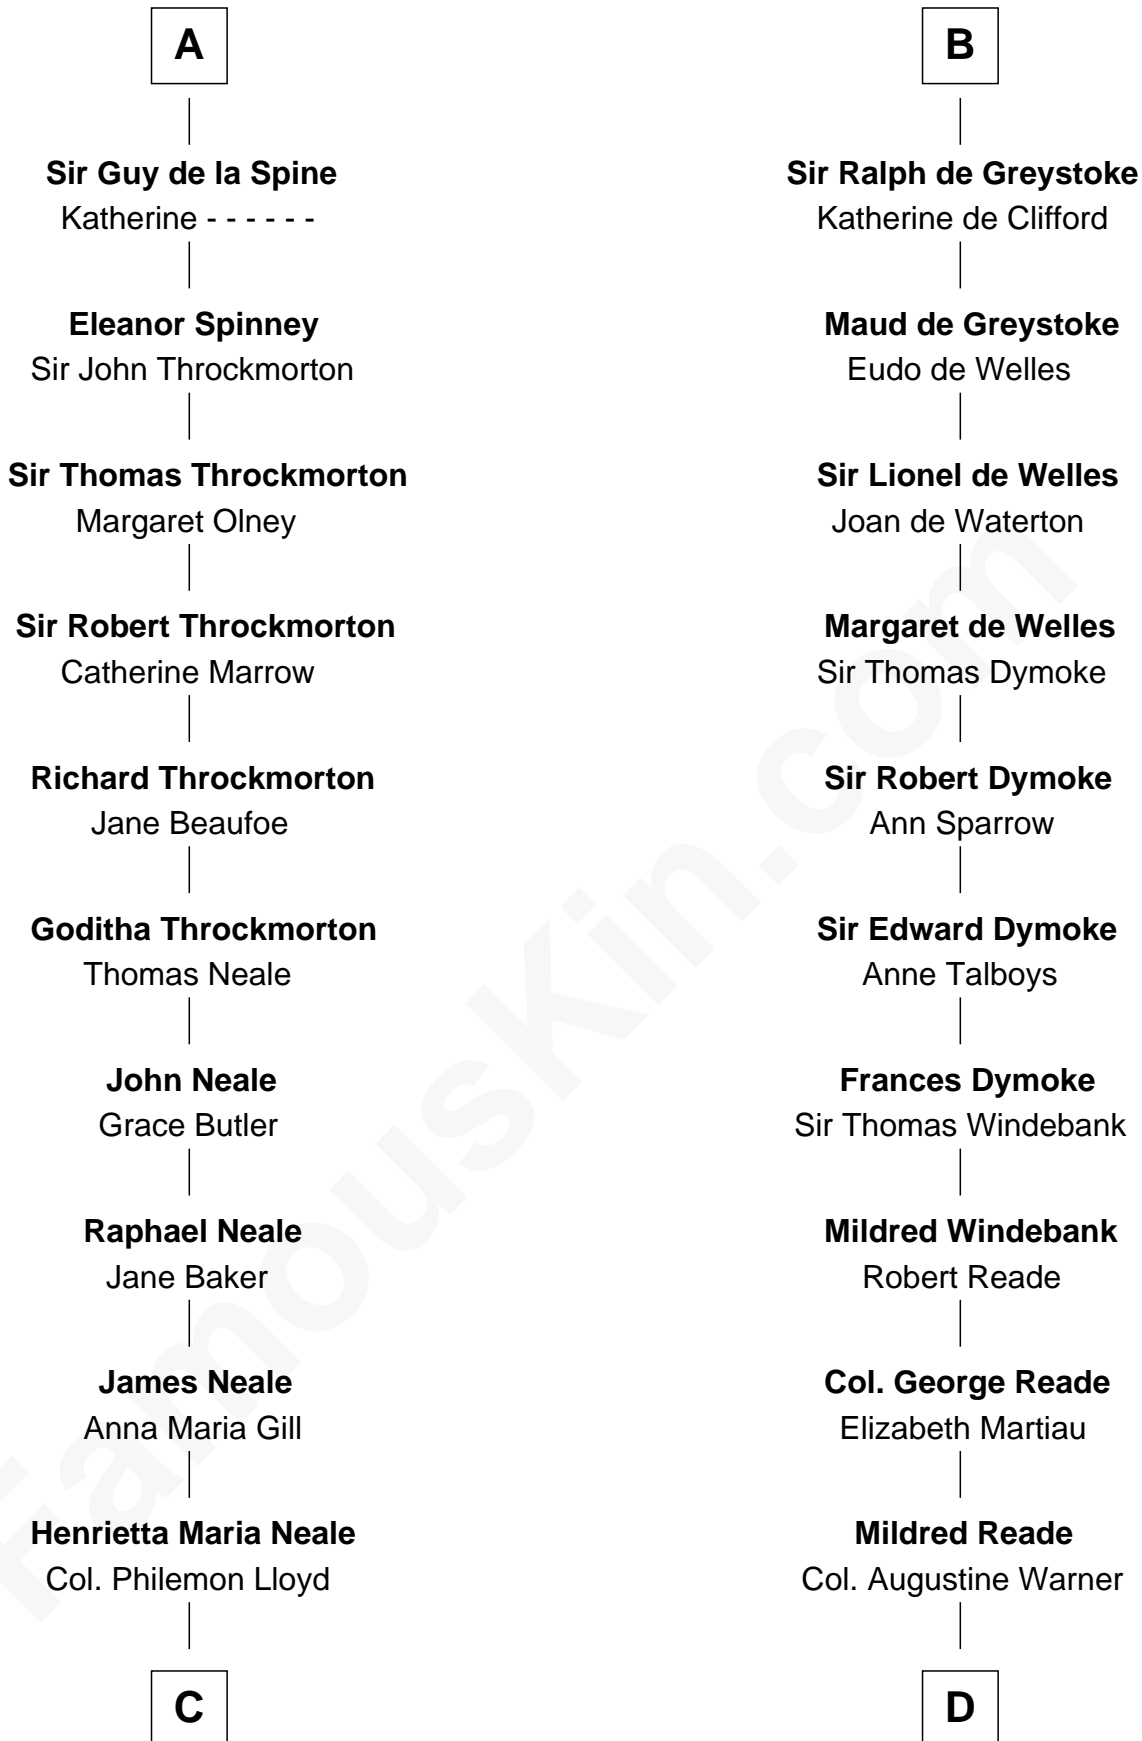

FamousKin.com Relationship Chart of

Charles Goldsborough

16th Governor of Maryland

20th cousin of

Meriwether Lewis

Lewis and Clark Expedition

Miliscent of Rethel

Richard de Camville

Thomas Durvassal

Margery - - - - -

Margery Durvassal

William de la Spine

William de la Spine

Alice de Bruley

A

Gerard de Camville

Iseult de Mortimer

Alice de Audley

Sir Ralph de Greystoke

Sir William de Greystoke

Joan FitzHenry

B

C

Anna Maria Lloyd