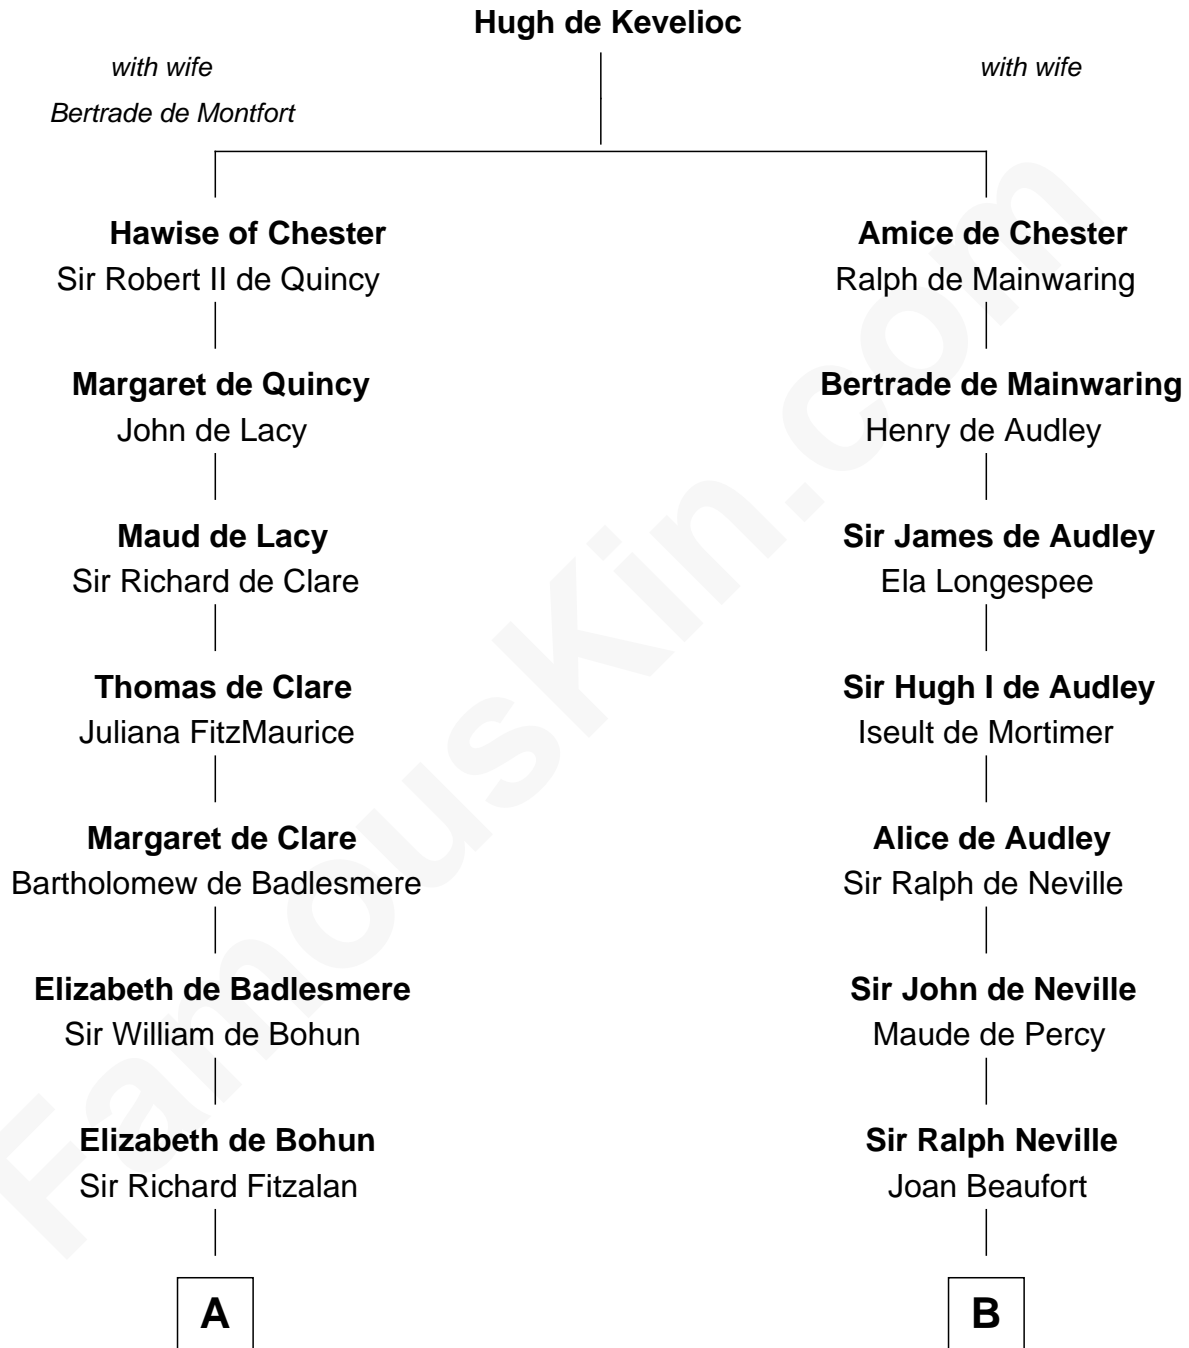

FamousKin.com
Relationship Chart of
Charles Goldsborough
16th Governor of Maryland

20th cousin of
Lytton Strachey
Author and Co-Founder of Bloomsbury Group

C

Anna Maria Lloyd

Richard Tilghman

William Tilghman

Margaret Lloyd

Anna Maria Tilghman

Charles Goldsborough

Charles Goldsborough

16th Governor of Maryland

D

Jane Kelsall

Sir Henry Strachey