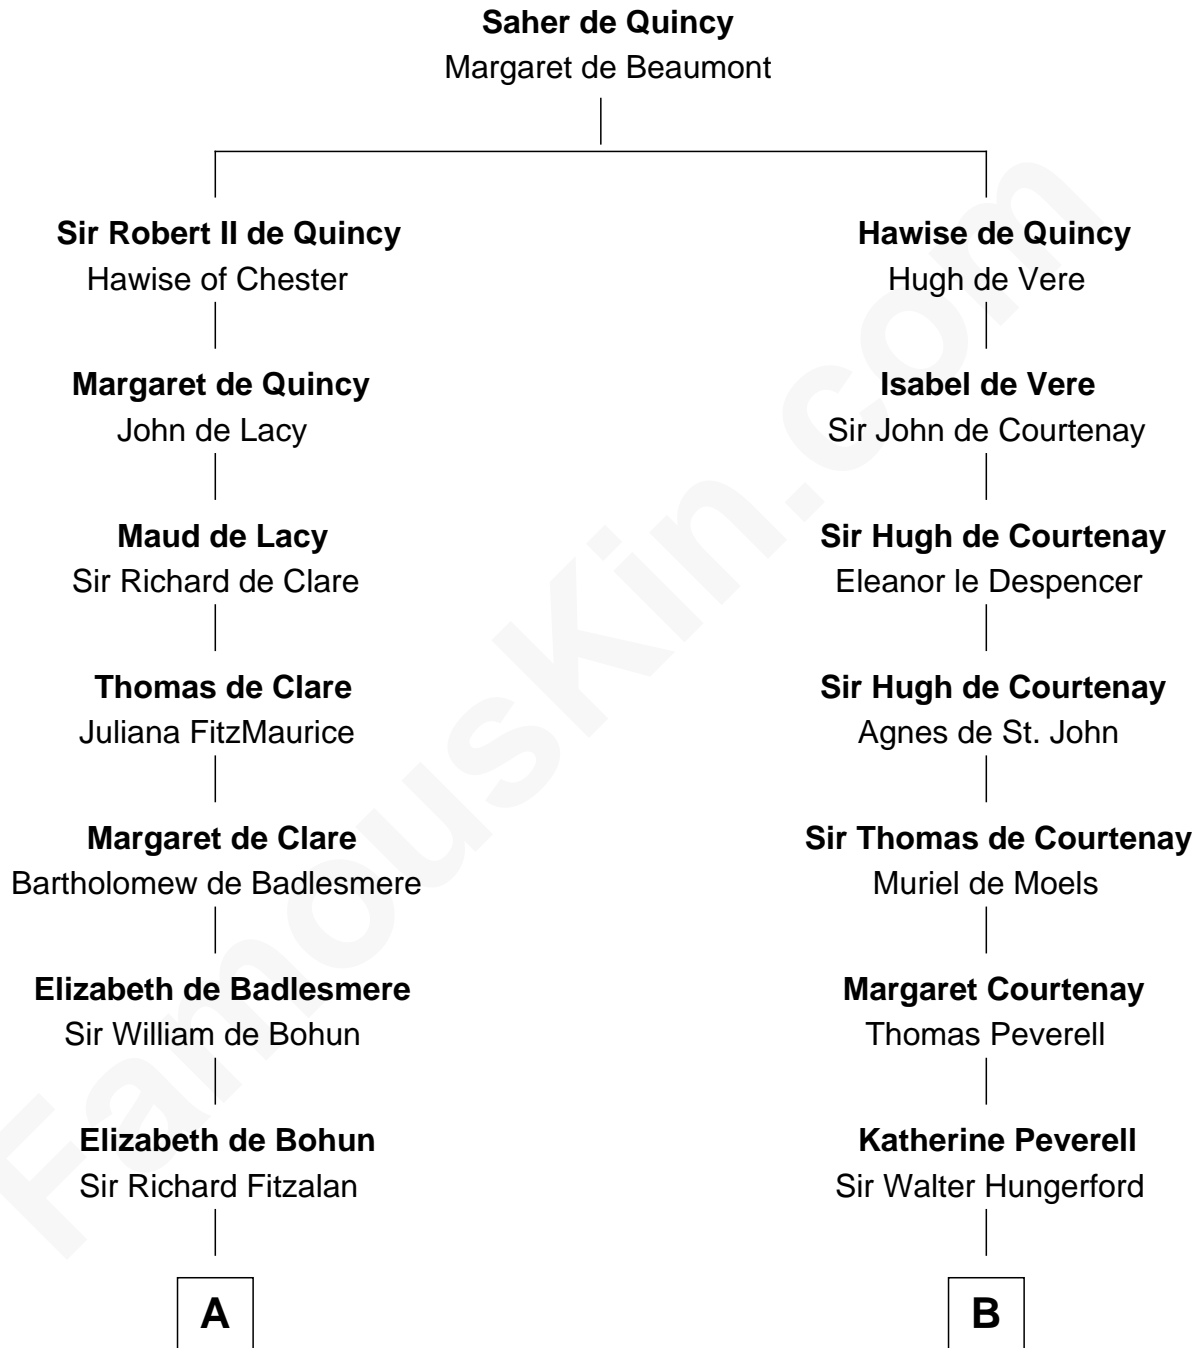

FamousKin.com
Relationship Chart of
Charles Goldsborough
16th Governor of Maryland

20th cousin of
Lytton Strachey
Author and Co-Founder of Bloomsbury Group

C

Anna Maria Lloyd

Richard Tilghman

William Tilghman

Margaret Lloyd

Anna Maria Tilghman

Charles Goldsborough

Charles Goldsborough

16th Governor of Maryland

D

Sir Henry Strachey

Jane Kelsall