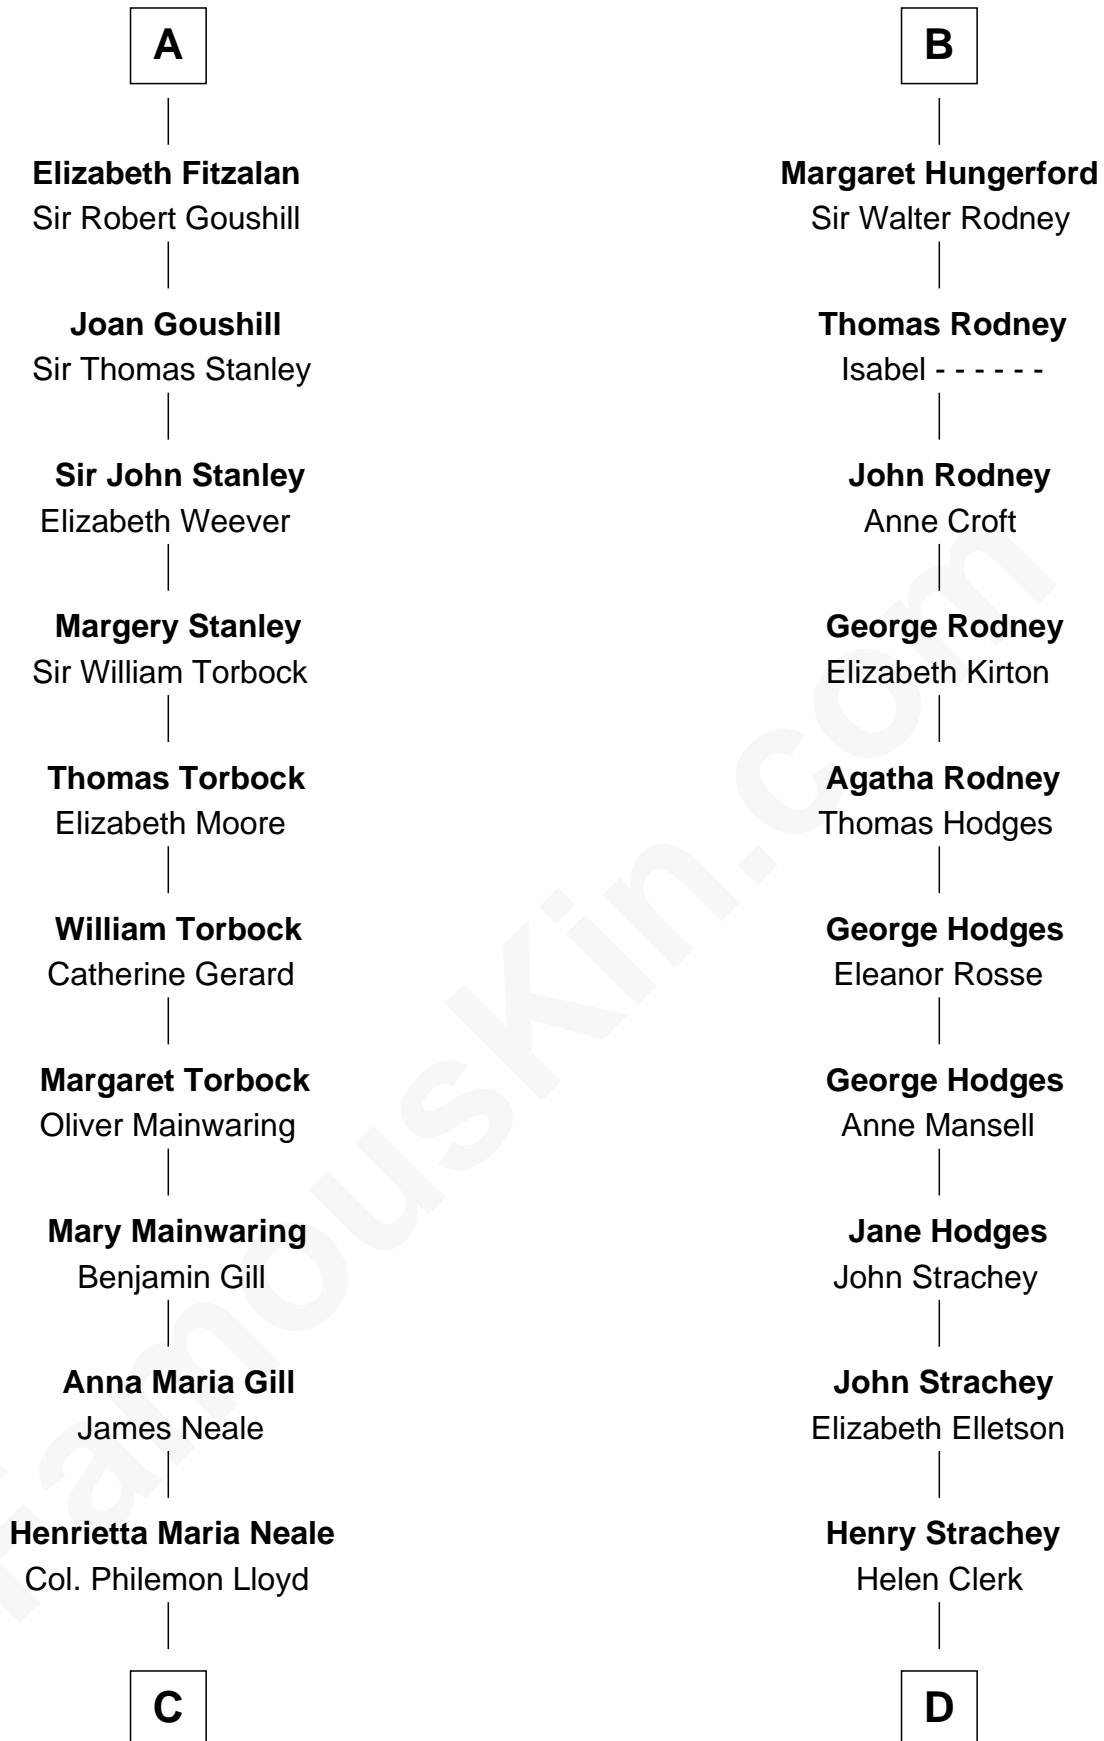

FamousKin.com
Relationship Chart of
Charles Goldsborough
16th Governor of Maryland

20th cousin of
Lytton Strachey
Author and Co-Founder of Bloomsbury Group

C

Anna Maria Lloyd

Richard Tilghman

William Tilghman

Margaret Lloyd

Anna Maria Tilghman

Charles Goldsborough

Charles Goldsborough

16th Governor of Maryland

D

Sir Henry Strachey

Jane Kelsall