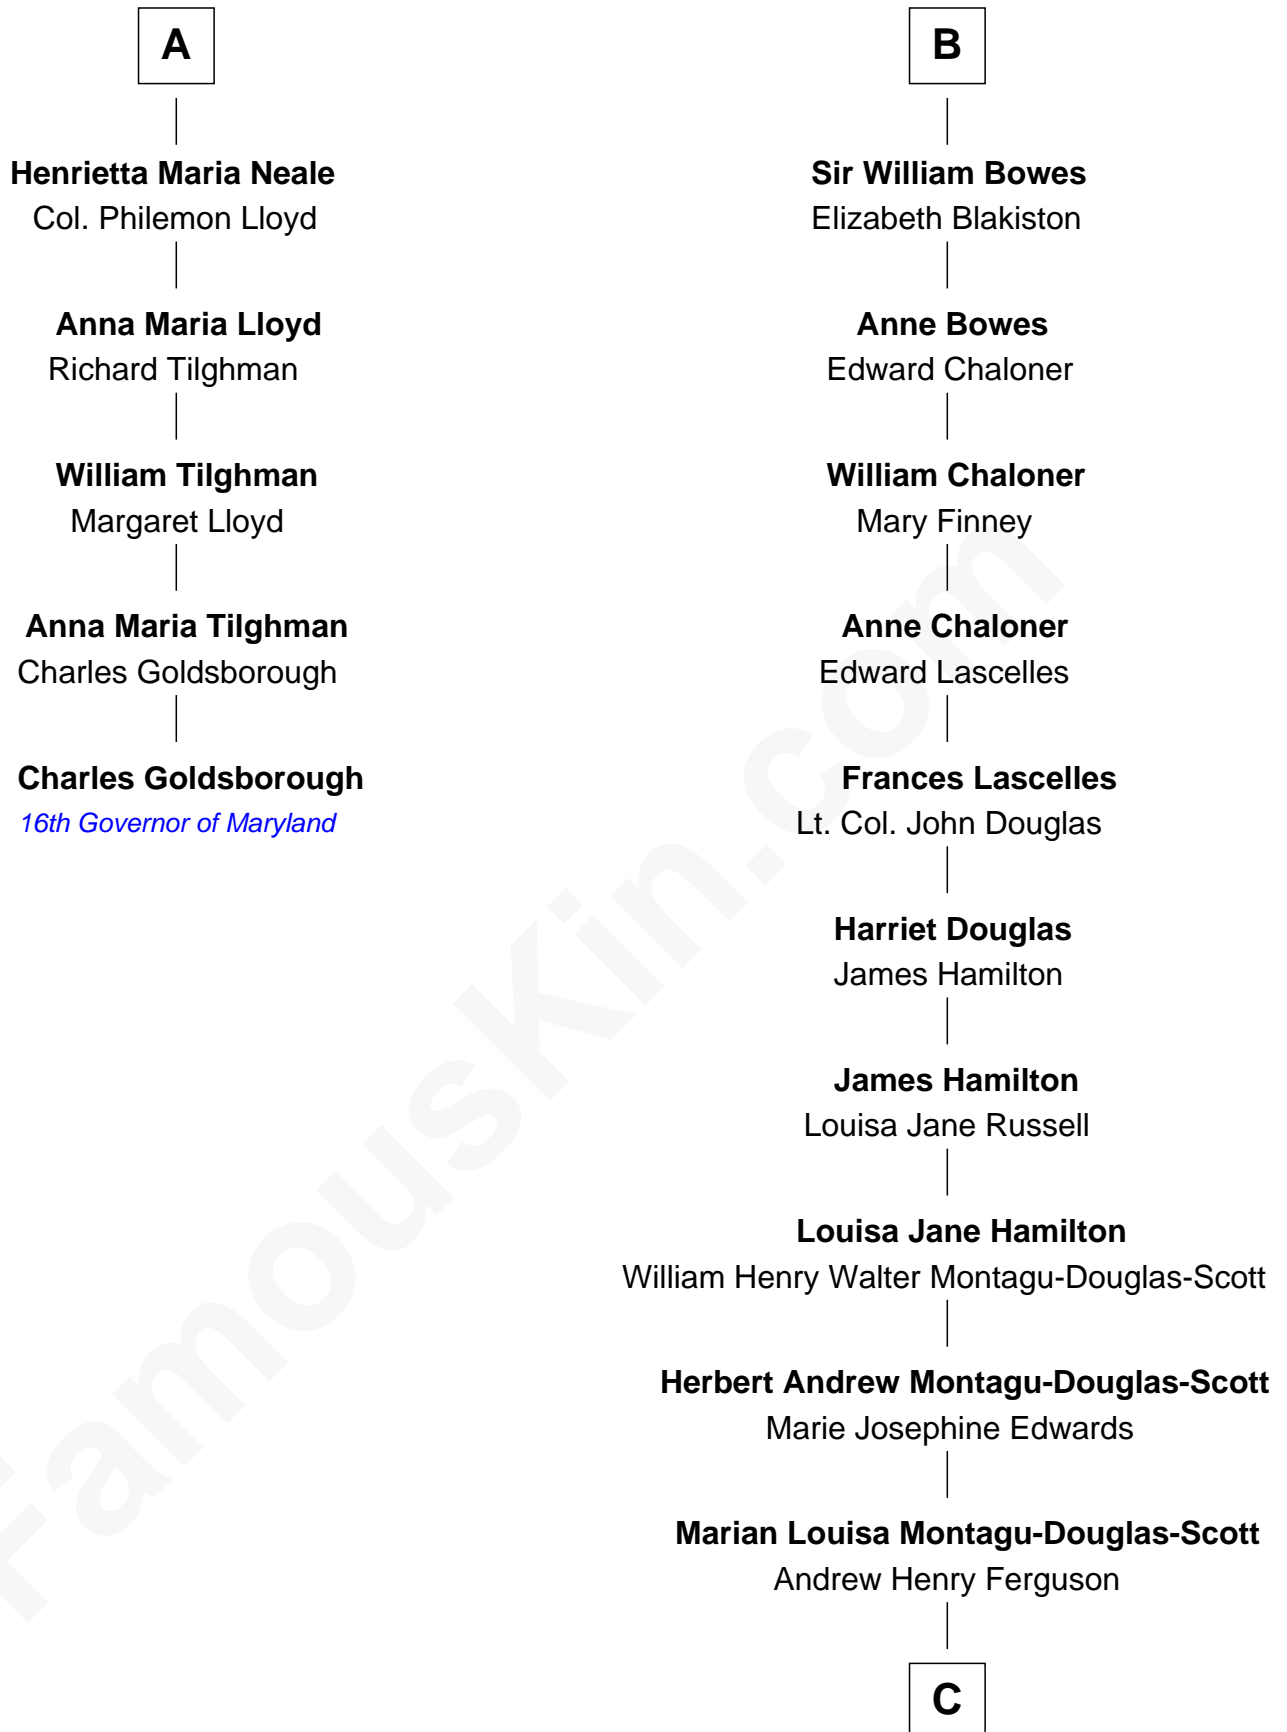

**FamousKin.com**  
**Relationship Chart of**  
**Charles Goldsborough**  
*16th Governor of Maryland*

11th cousin 7 times removed of

**Sarah Ferguson**  
*Duchess of York*

**Sir Thomas Stanley**  
 Joan Goushill

C

Ronald Ivor Ferguson

Susan Mary Wright

Sarah Ferguson

*Duchess of York*

FamousKin.com