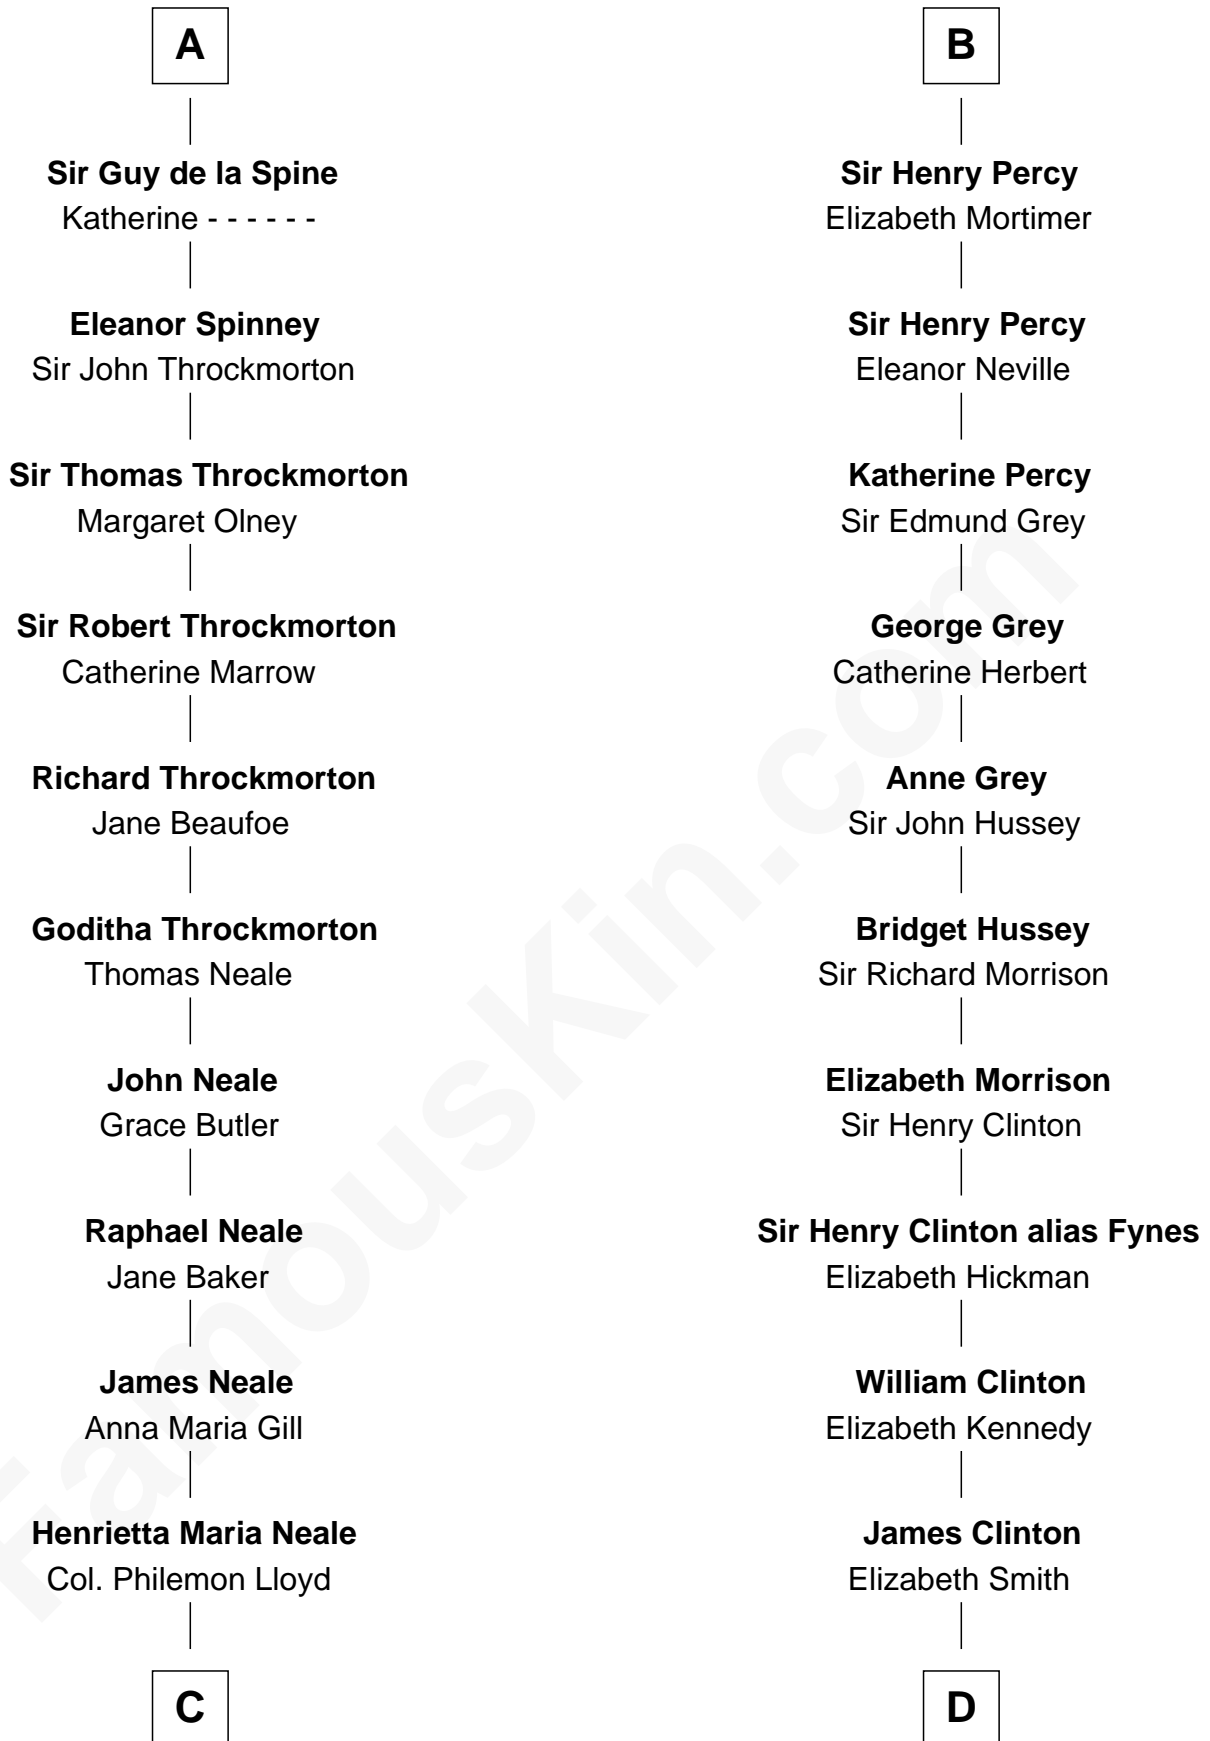

FamousKin.com
Relationship Chart of
Charles Goldsborough
16th Governor of Maryland

19th cousin 1 time removed of
DeWitt Clinton
6th Governor of New York

C

Anna Maria Lloyd

Richard Tilghman

William Tilghman

Margaret Lloyd

Anna Maria Tilghman

Charles Goldsborough

Charles Goldsborough

16th Governor of Maryland

D

Charles Clinton

Elizabeth Denniston

Gen. James Clinton

Mary DeWitt

DeWitt Clinton

6th Governor of New York

FamousKin.com