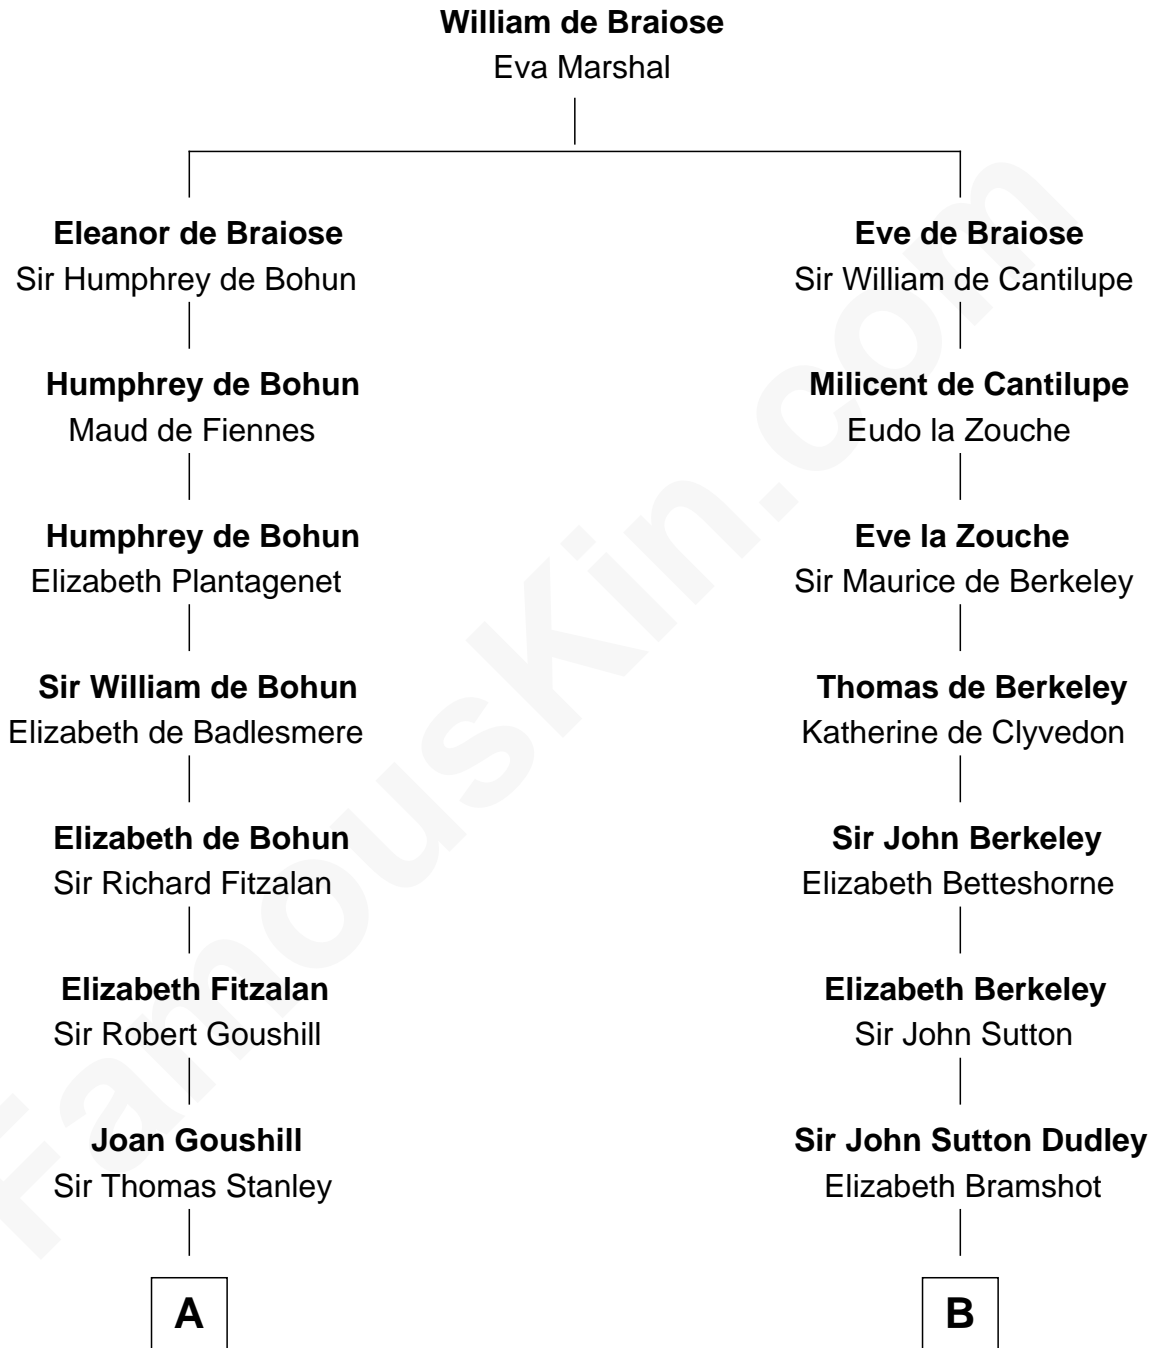

**FamousKin.com**  
**Relationship Chart of**  
**Charles Goldsborough**  
*16th Governor of Maryland*

**16th cousin 2 times removed of**

**DeWitt Clinton**  
*6th Governor of New York*

**C**

—  
**Anna Maria Tilghman**

Charles Goldsborough

—  
**Charles Goldsborough**

*16th Governor of Maryland*

FamousKin.com