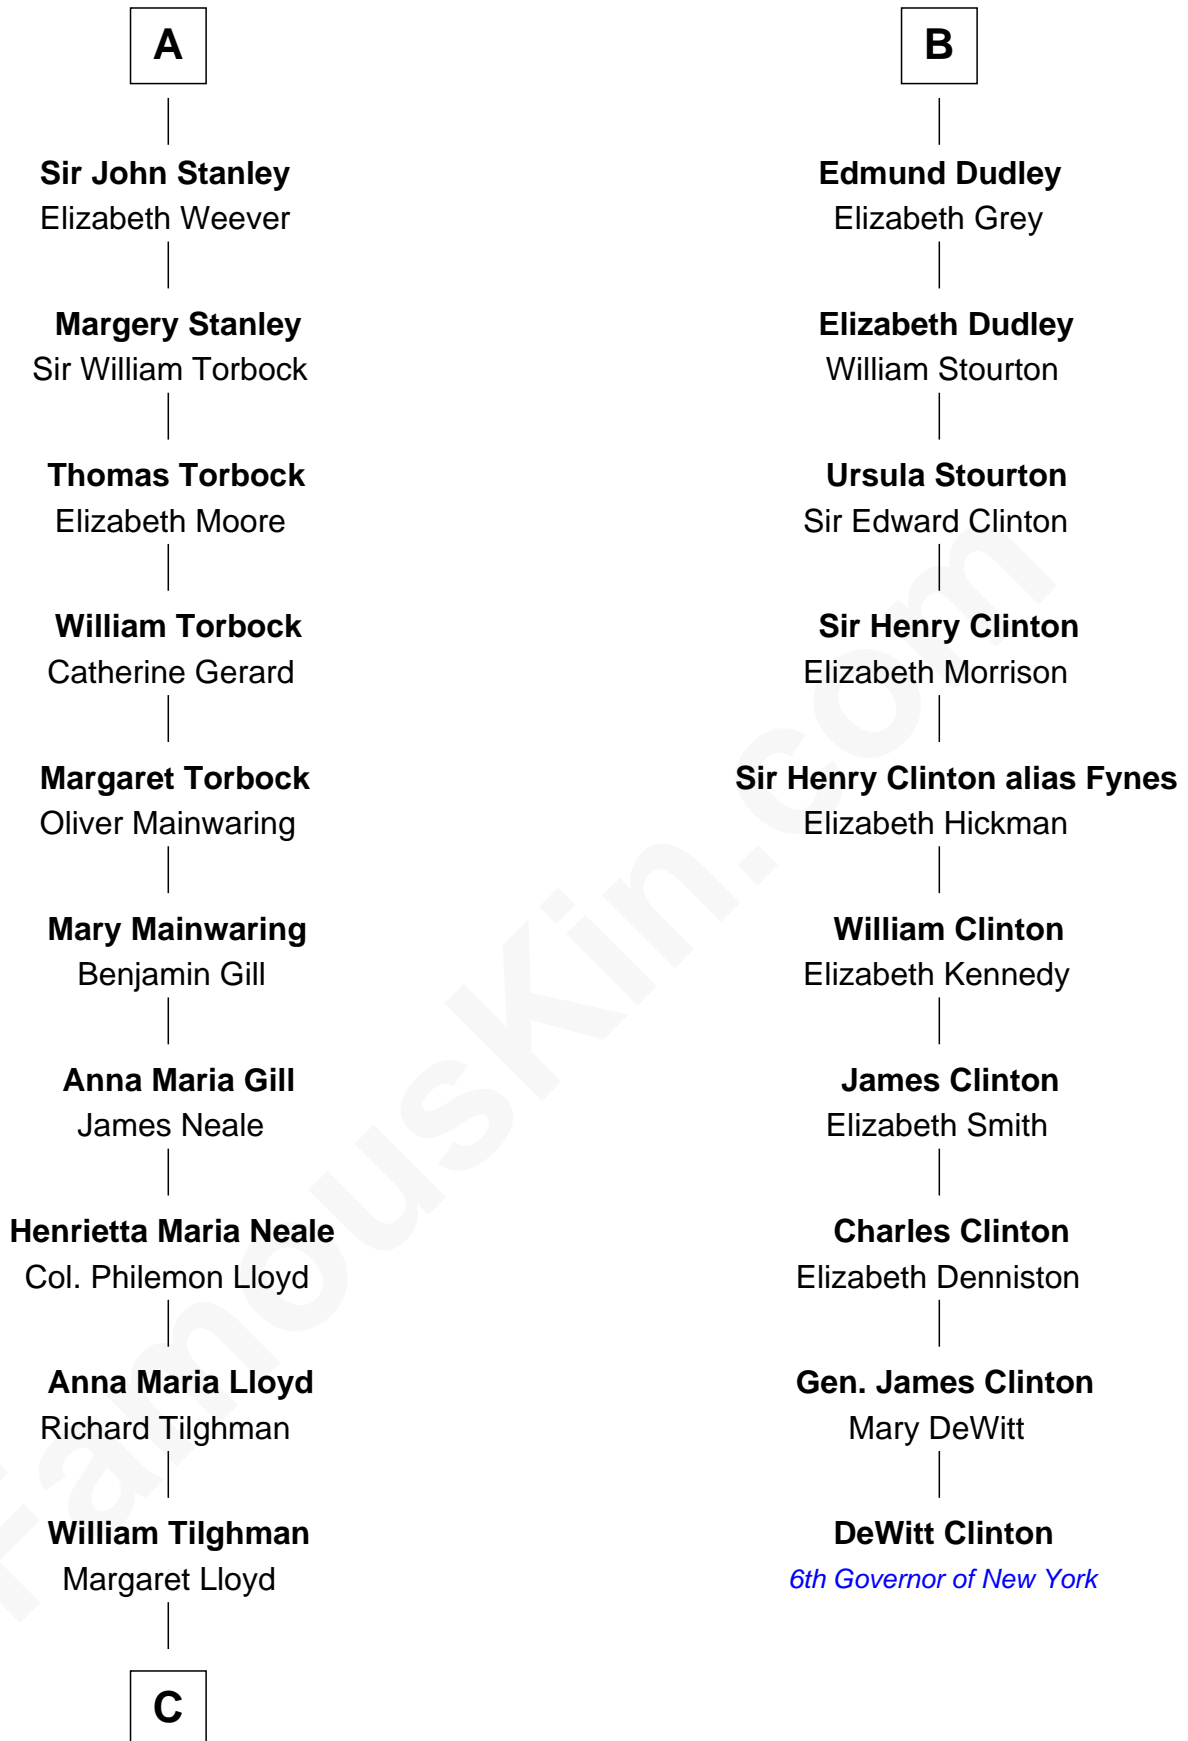

**FamousKin.com**  
**Relationship Chart of**  
**Charles Goldsborough**  
*16th Governor of Maryland*

**16th cousin 2 times removed of**

**DeWitt Clinton**  
*6th Governor of New York*

**C**

—  
**Anna Maria Tilghman**

Charles Goldsborough

—  
**Charles Goldsborough**

*16th Governor of Maryland*

FamousKin.com