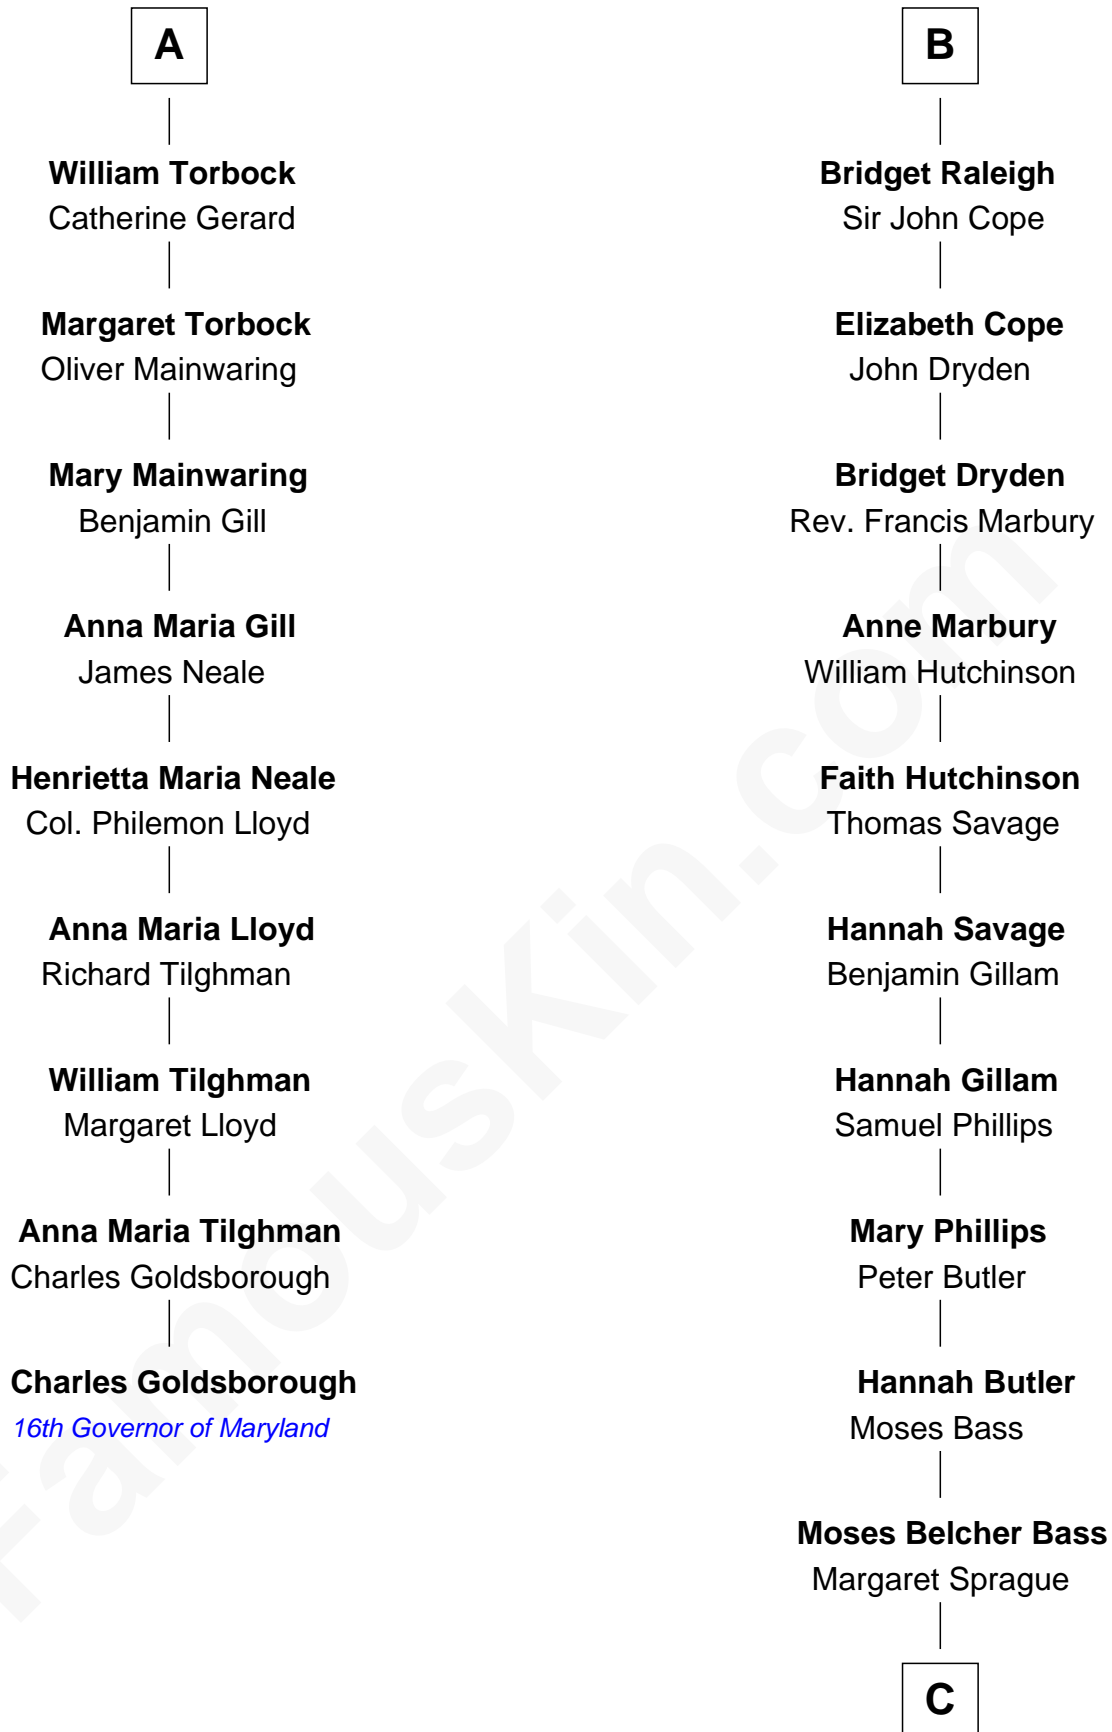

FamousKin.com
Relationship Chart of
Charles Goldsborough
16th Governor of Maryland

15th cousin 6 times removed of
Erskine Childers
4th President of Ireland

C

Mary Butler Bass

Elisha Smith

Cordelia Miller Smith

William Robert Pearmain

Margaret Cushing Pearmain

Dr. Hamilton Osgood

Mary Alden Osgood

Erskine Childers

Erskine Childers

4th President of Ireland

FamousKin.com