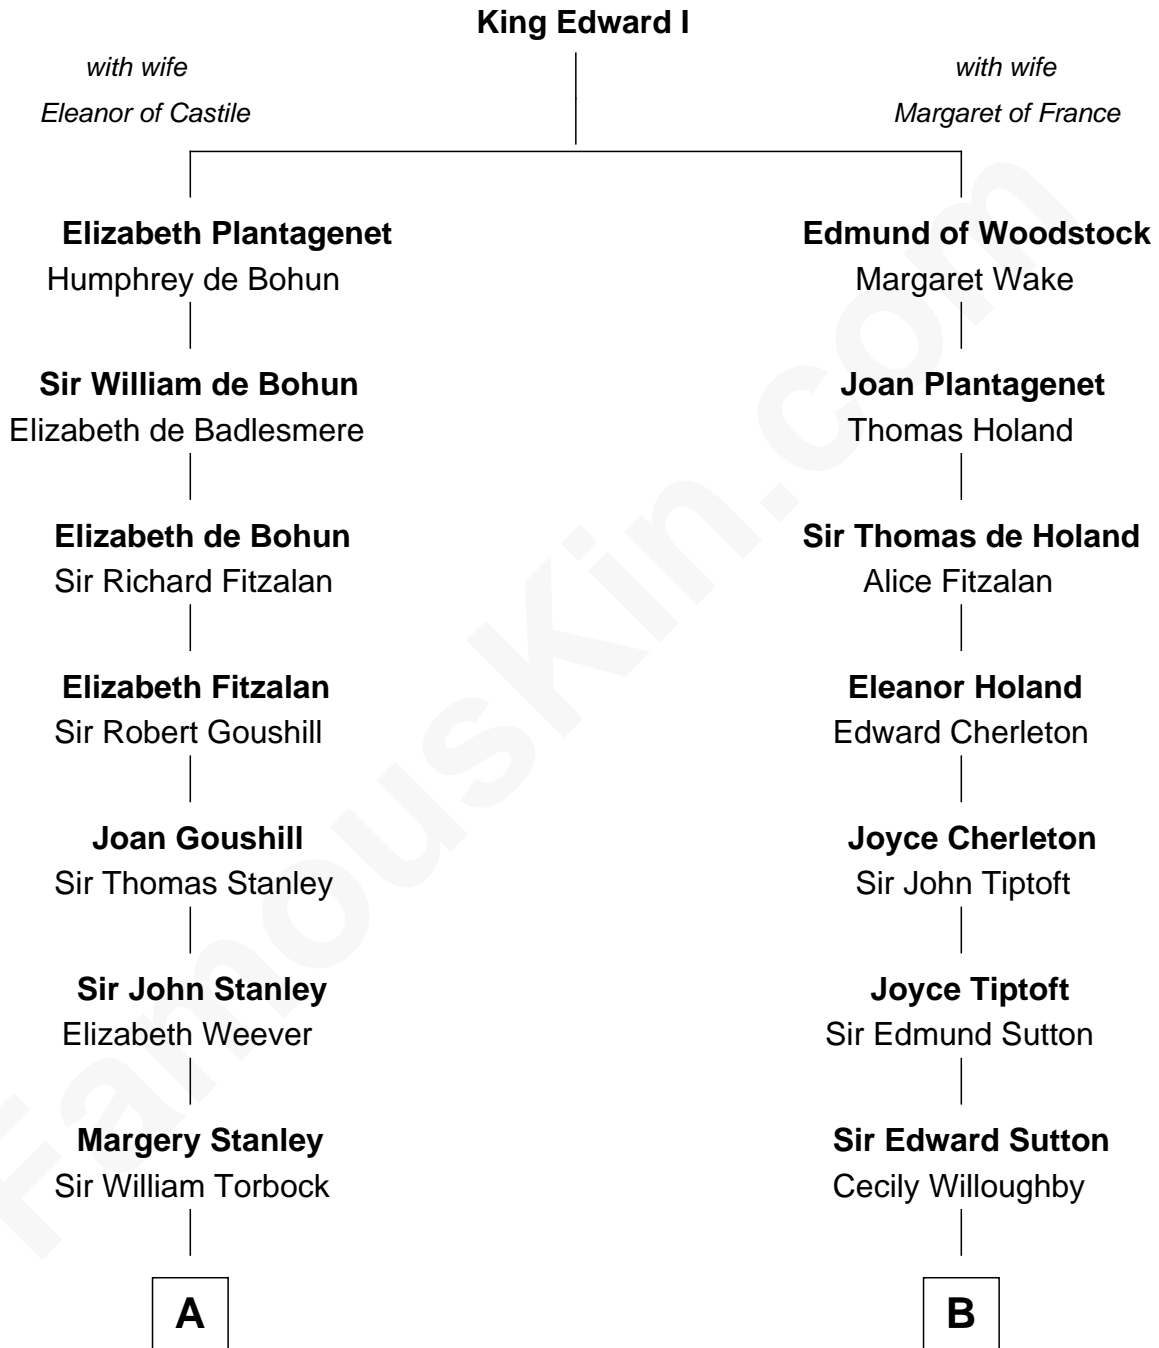

FamousKin.com
Relationship Chart of
Charles Goldsborough
16th Governor of Maryland

16th cousin 5 times removed of

Alan Ladd
Movie Actor

C

—
Josiah Ladd

Nancy Ladd

—
Alvaro Ladd

Nancy Shotwell

—
Oscar F. Ladd

Julia Henrietta Meigs

—
Alan Harwood Ladd

Selina Raleigh

—
Alan Ladd

Movie Actor