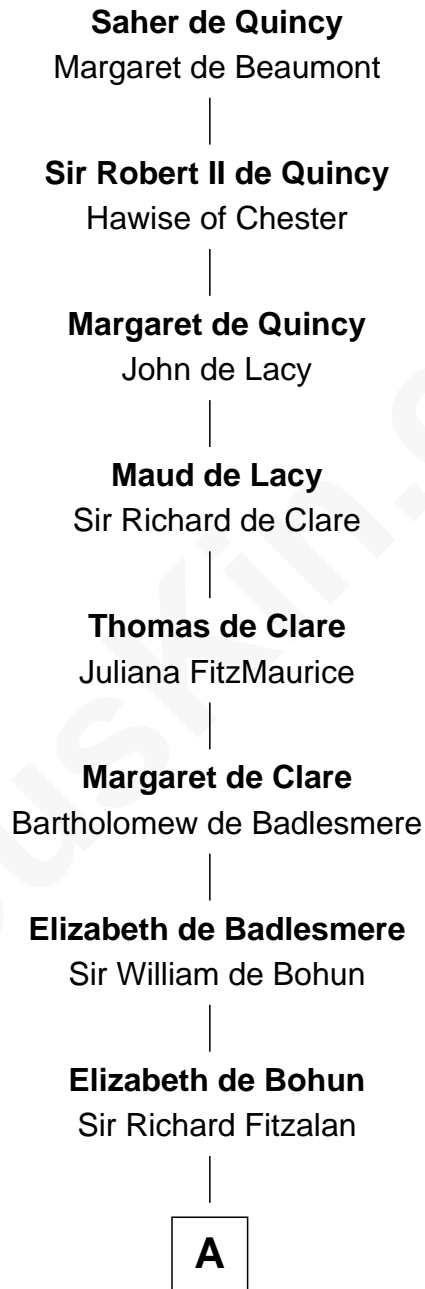

FamousKin.com Relationship Chart of

Charles Goldsborough

16th Governor of Maryland

19th Great-grandson of

Saher de Quincy

Magna Carta Surety

A

Elizabeth Fitzalan
Sir Robert Goushill

Joan Goushill
Sir Thomas Stanley

Sir John Stanley
Elizabeth Weever

Margery Stanley
Sir William Torbock

Thomas Torbock
Elizabeth Moore

William Torbock
Catherine Gerard

Margaret Torbock
Oliver Mainwaring

Mary Mainwaring
Benjamin Gill

—
Anna Maria Tilghman

Charles Goldsborough

—
Charles Goldsborough

16th Governor of Maryland