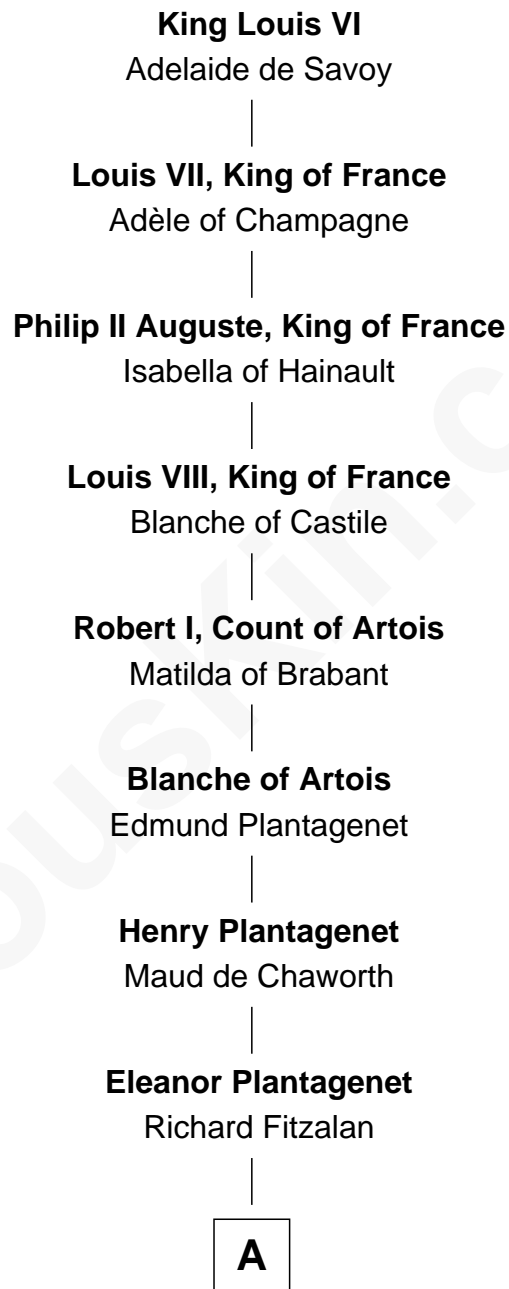

FamousKin.com Relationship Chart of

Charles Goldsborough

16th Governor of Maryland

20th Great-grandson of

King Louis VI

King of France

A

—
Sir Richard Fitzalan

Elizabeth de Bohun

—
Elizabeth Fitzalan

Sir Robert Goushill

—
Joan Goushill

Sir Thomas Stanley

—
Sir John Stanley

Elizabeth Weever

—
Margery Stanley

Sir William Torbock

—
Thomas Torbock

Elizabeth Moore

—
William Torbock

Catherine Gerard

—
Margaret Torbock

Oliver Mainwaring

—
Mary Mainwaring