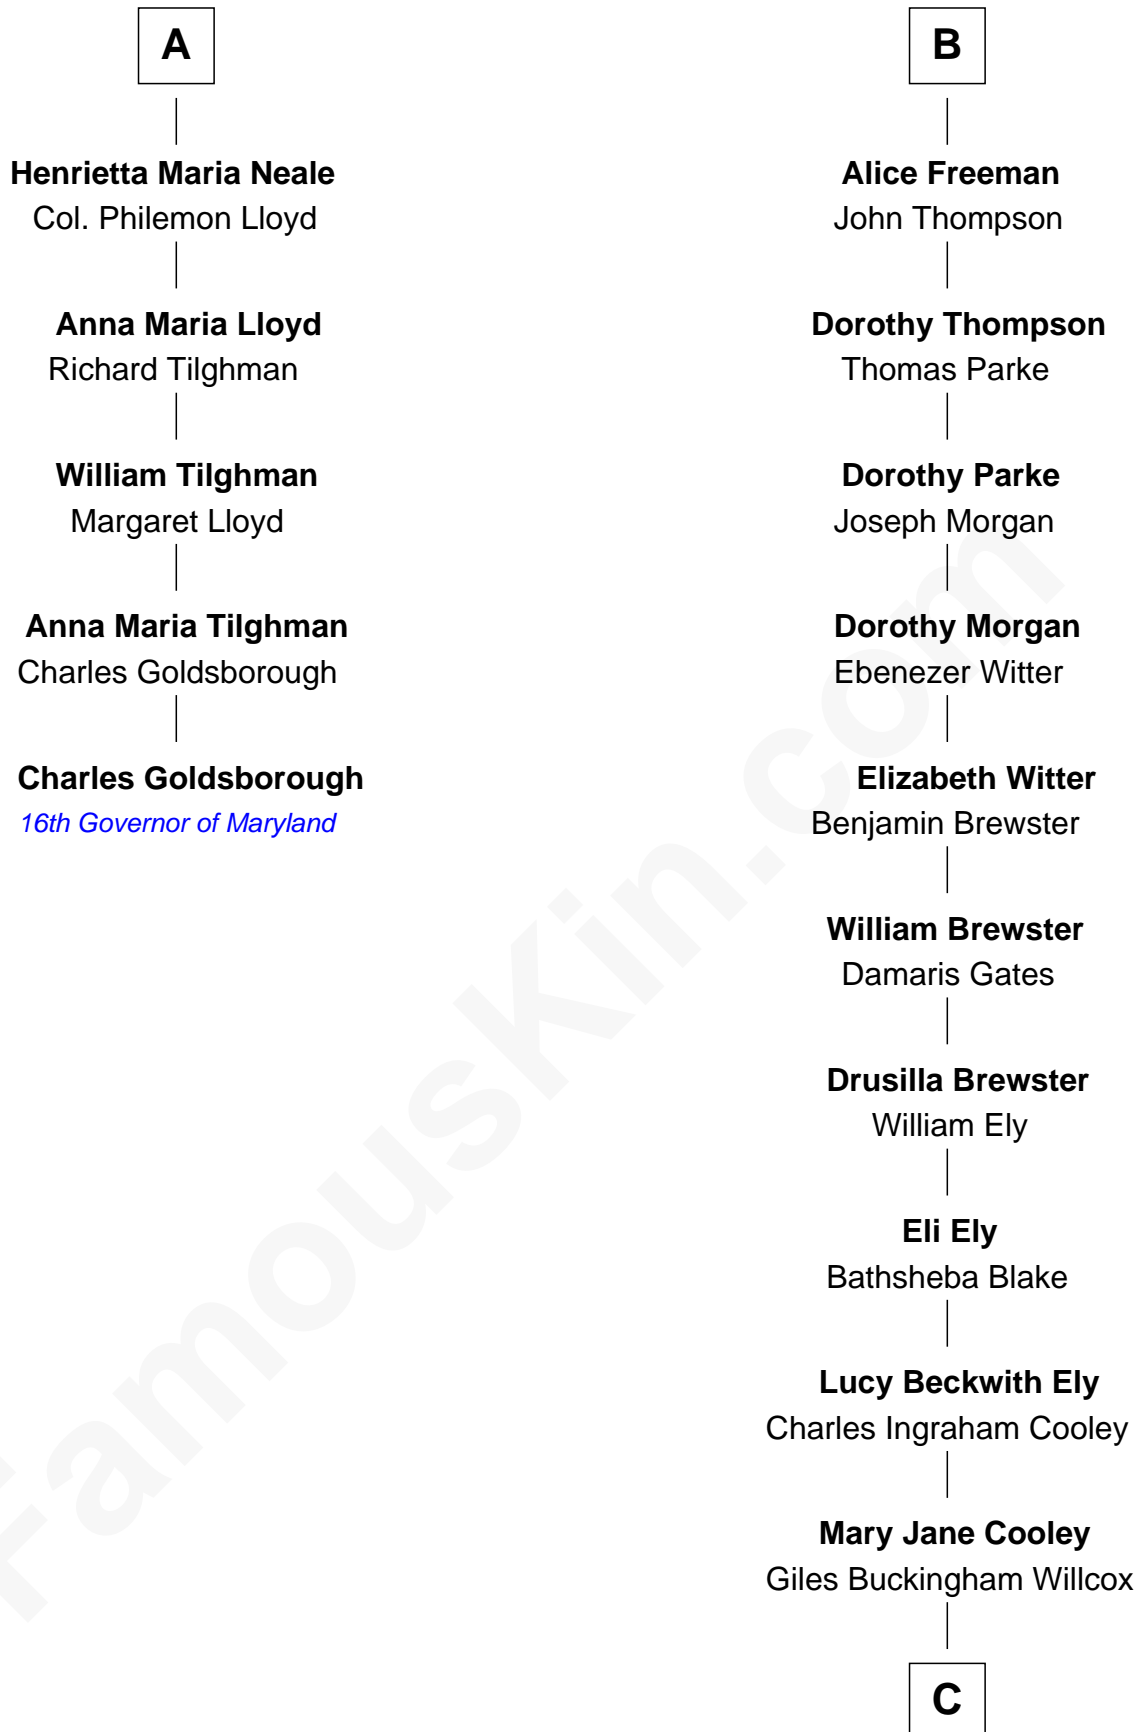

FamousKin.com
Relationship Chart of
Charles Goldsborough
16th Governor of Maryland

11th cousin 9 times removed of

Andrew Shue
TV Actor

C

—
Harriet Grace Brewster Willcox

Alexander Hunter Gunn

—
Mary Brewster Gunn

Adoniram Judson Wells

—
Anne Brewster Wells

James William Shue

—
Andrew Shue

TV Actor