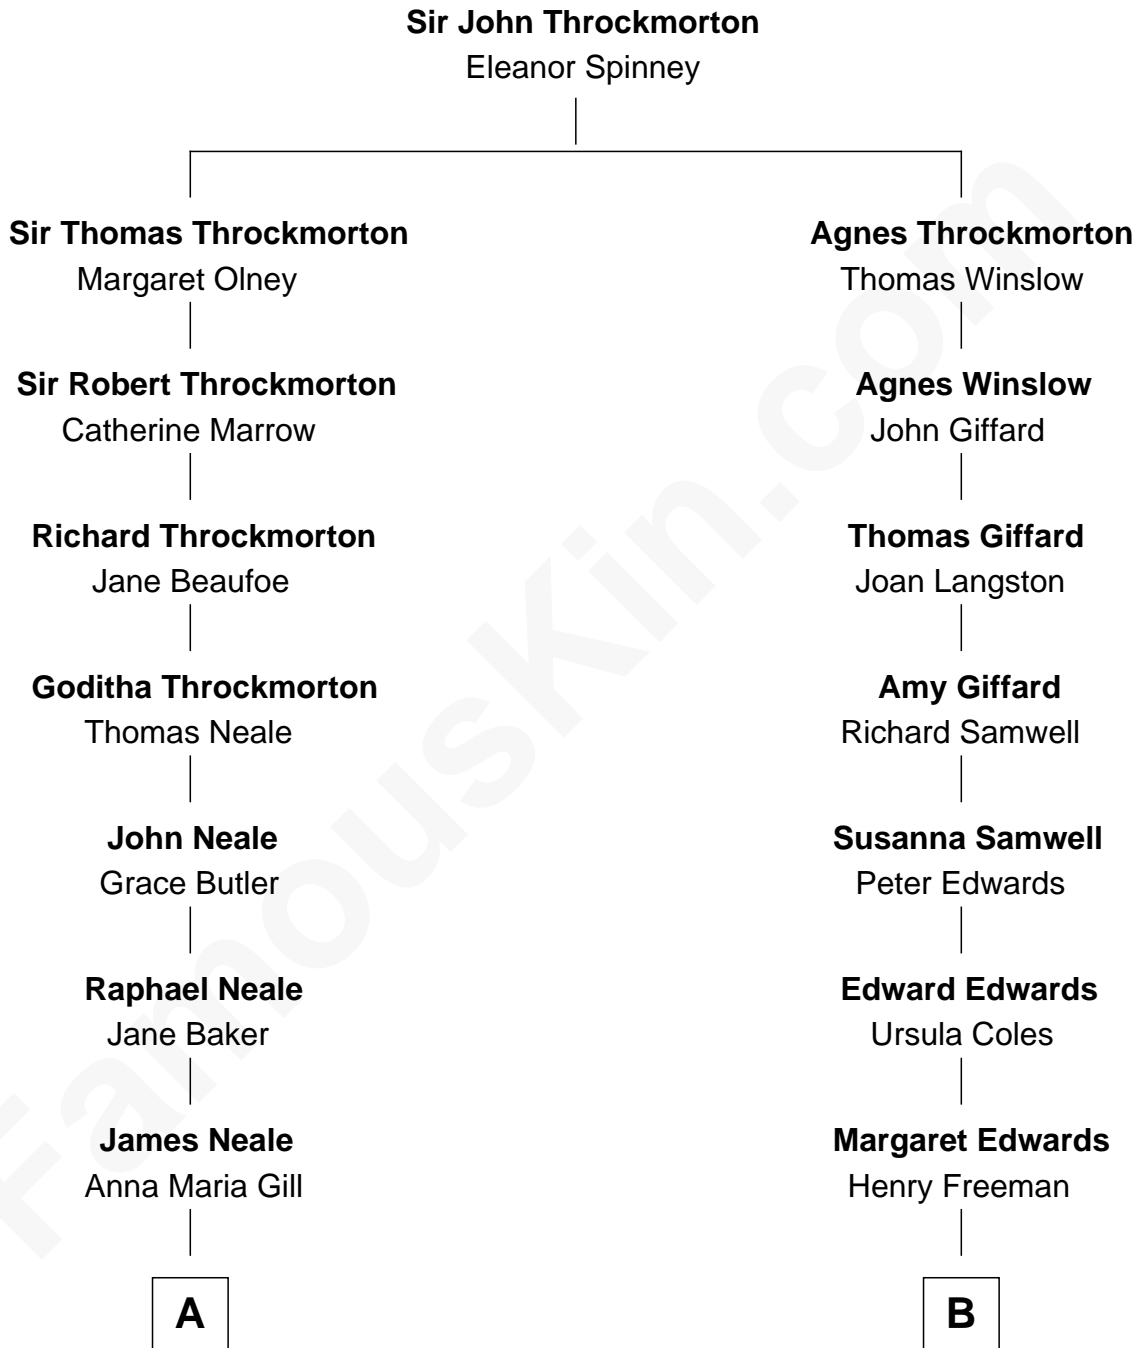

FamousKin.com
Relationship Chart of
Charles Goldsborough
16th Governor of Maryland

11th cousin 9 times removed of

Andrew Shue
TV Actor

C

—
Harriet Grace Brewster Willcox

Alexander Hunter Gunn

—
Mary Brewster Gunn

Adoniram Judson Wells

—
Anne Brewster Wells

James William Shue

—
Andrew Shue

TV Actor