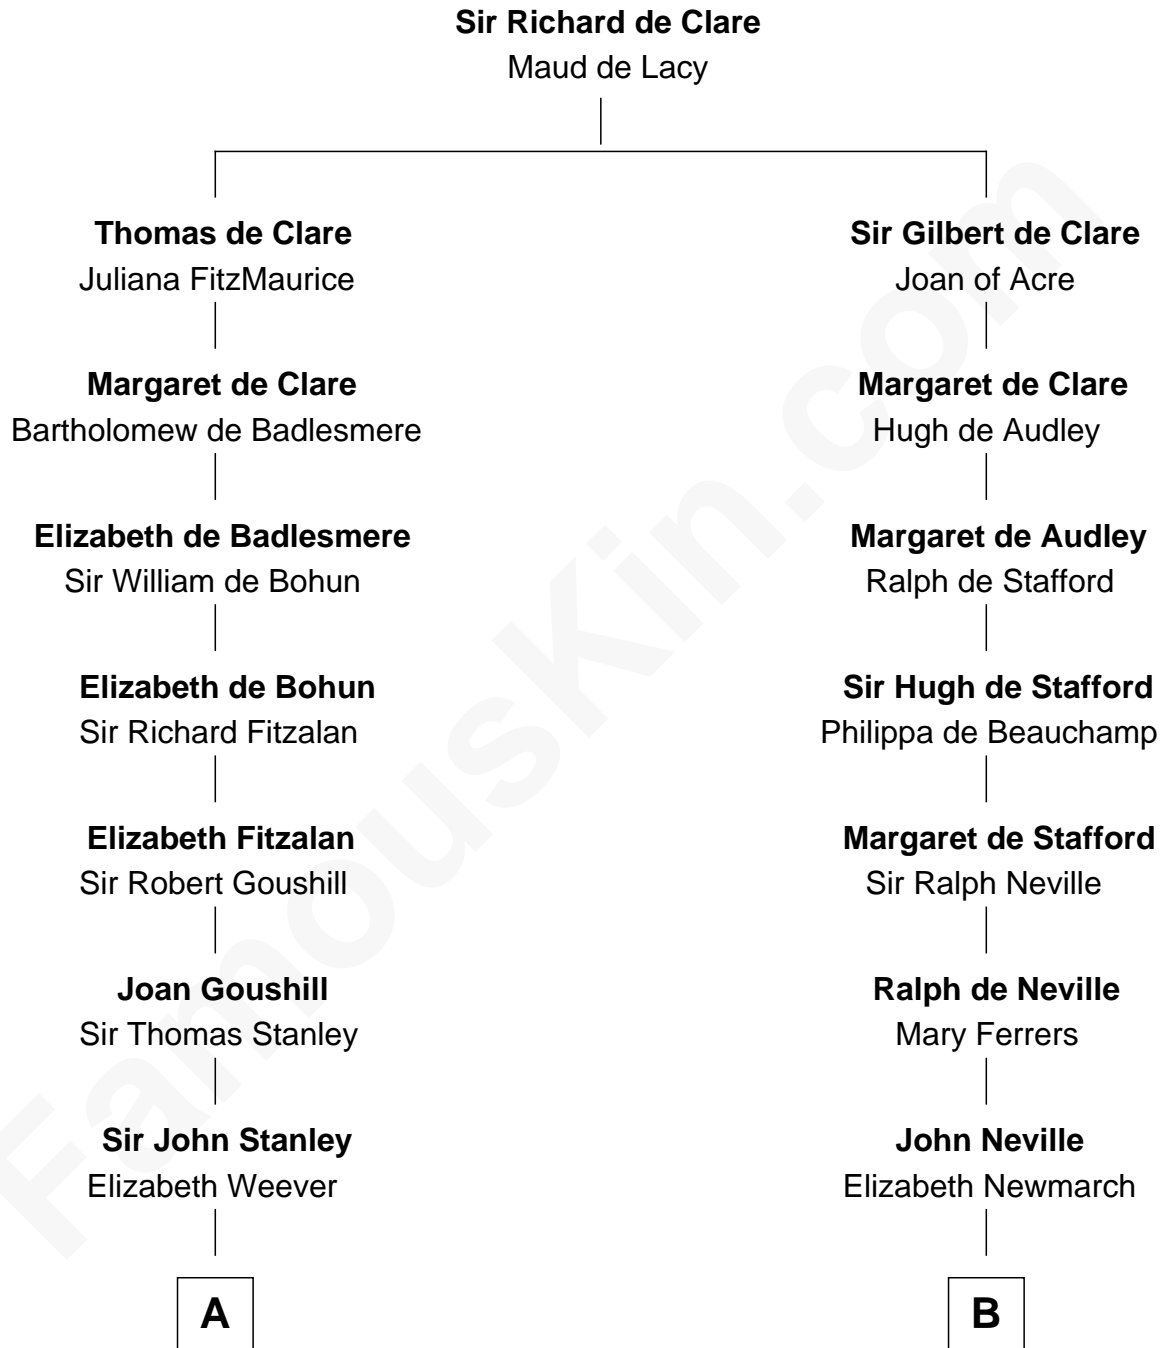

FamousKin.com
Relationship Chart of
Charles Goldsborough
16th Governor of Maryland

17th cousin 4 times removed of

Charles A. Pillsbury
Co-Founder of C.A. Pillsbury Co.

C

John Carleton

Hannah Platts

Moses Carleton

Margaret Sprake

Henry Carleton

Polly Greeley

Margaret Sprague Carleton

George Alfred Pillsbury

Charles A. Pillsbury

Co-Founder of C.A. Pillsbury Co.