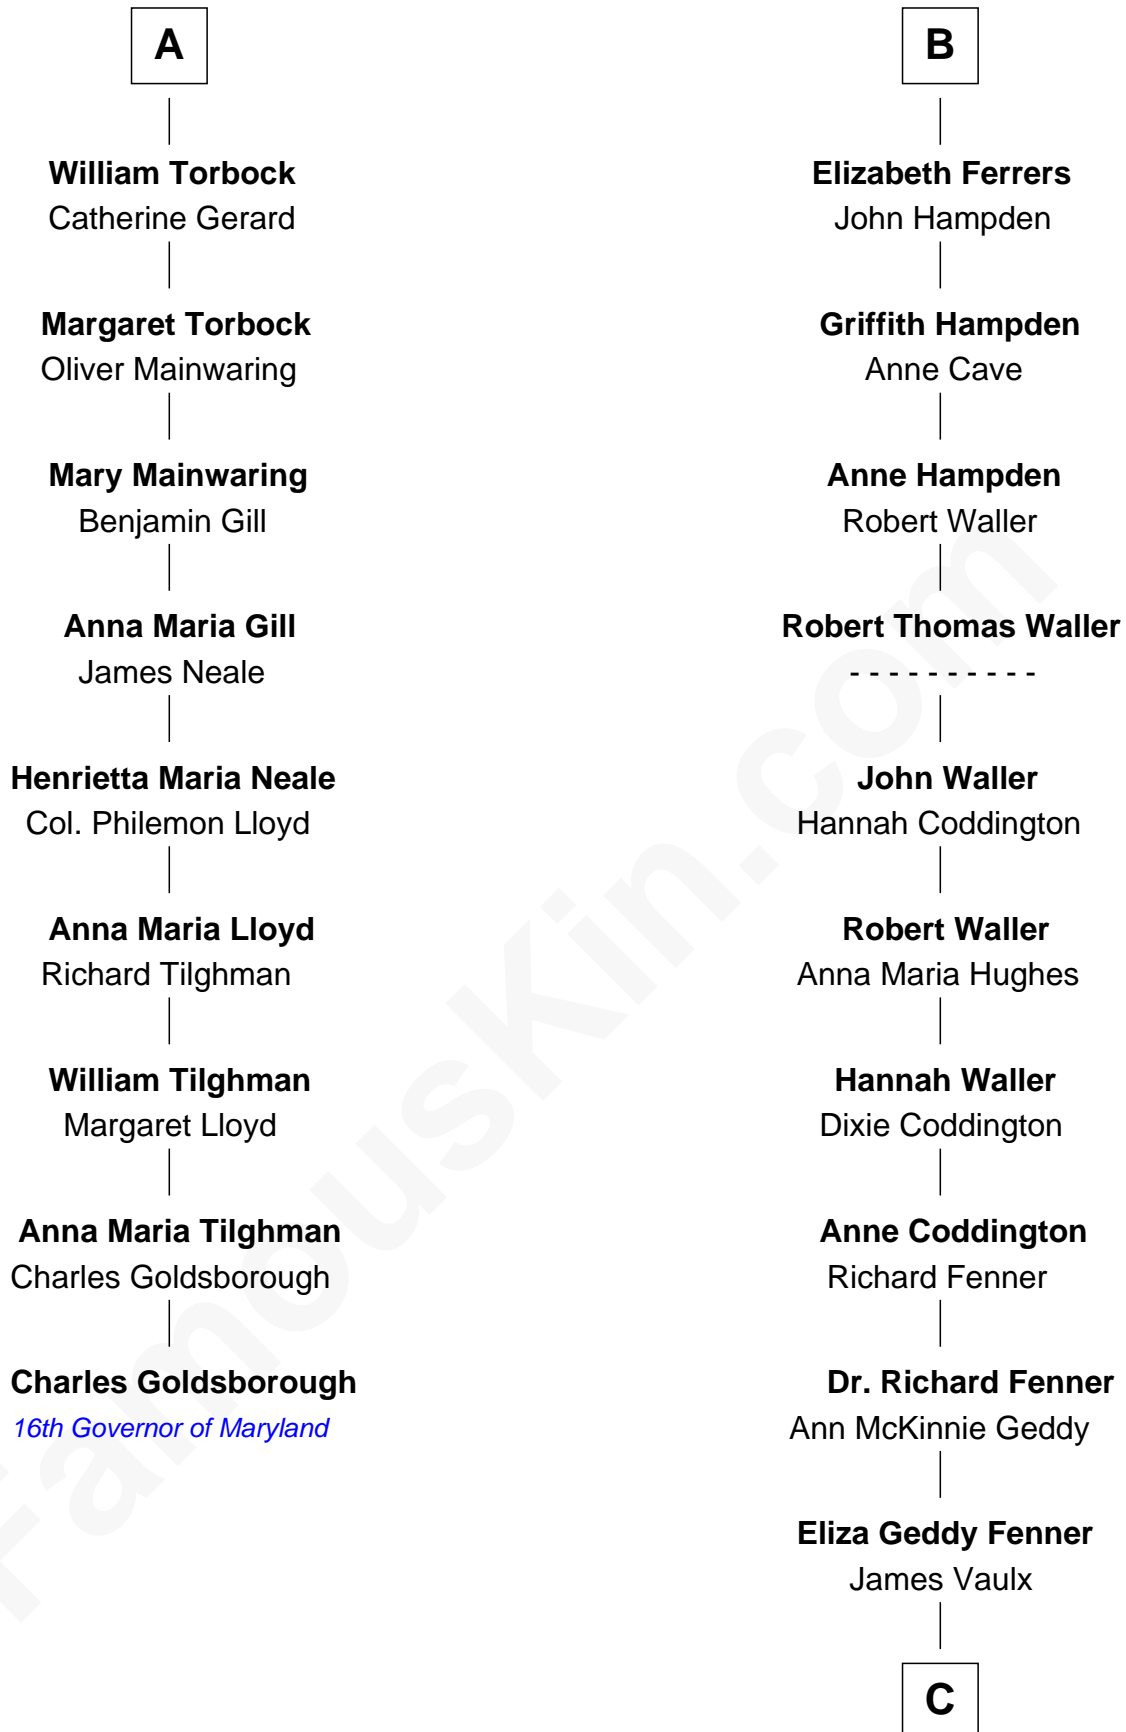

**FamousKin.com**  
**Relationship Chart of**  
**Charles Goldsborough**  
*16th Governor of Maryland*

**15th cousin 5 times removed of**  
**John McCain**  
*U.S. Senator from Arizona*

**Bartholomew de Badlesmere**  
 Margaret de Clare

**Sir John Stanley**

Elizabeth Weever

**Margery Stanley**

Sir William Torbock

**Thomas Torbock**

Elizabeth Moore

**A**

**Margery de Badlesmere**

Sir Thomas Ferrers

**Sir Henry Ferrers**

Margaret Heckstall

**Sir Edward Ferrers**

Constance Brome

**B**

**C**

**James Junius Vaulx**

Margaret Garside

**Katherine Davey Vaulx**

Adm. John Sidney McCain

**Adm. John Sidney McCain**

Roberta Wright

**John McCain**

*U.S. Senator from Arizona*

FamousKin.com