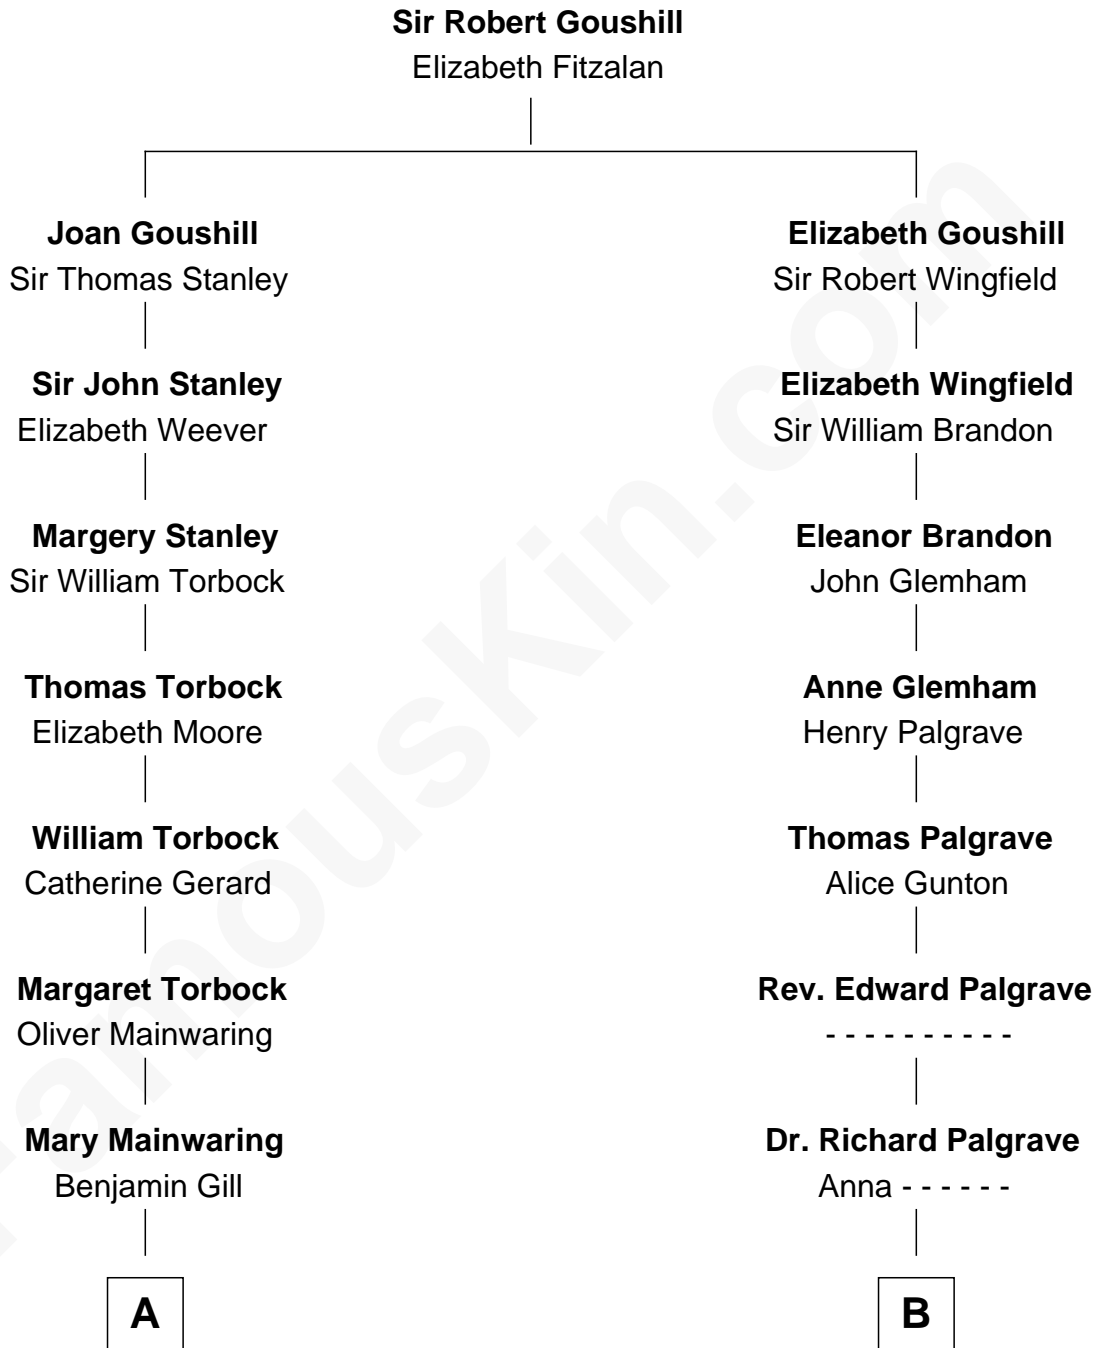

**FamousKin.com**  
**Relationship Chart of**  
**Charles Goldsborough**  
*16th Governor of Maryland*

**12th cousin 7 times removed of**  
**Sarah Palin**  
*9th Governor of Alaska*

**C**

**Charles Francis Heath**  
Nellie Marie Brandt

**Charles Richard Heath**  
Sarah Sheeran

**Sarah Palin**  
*9th Governor of Alaska*

FamousKin.com