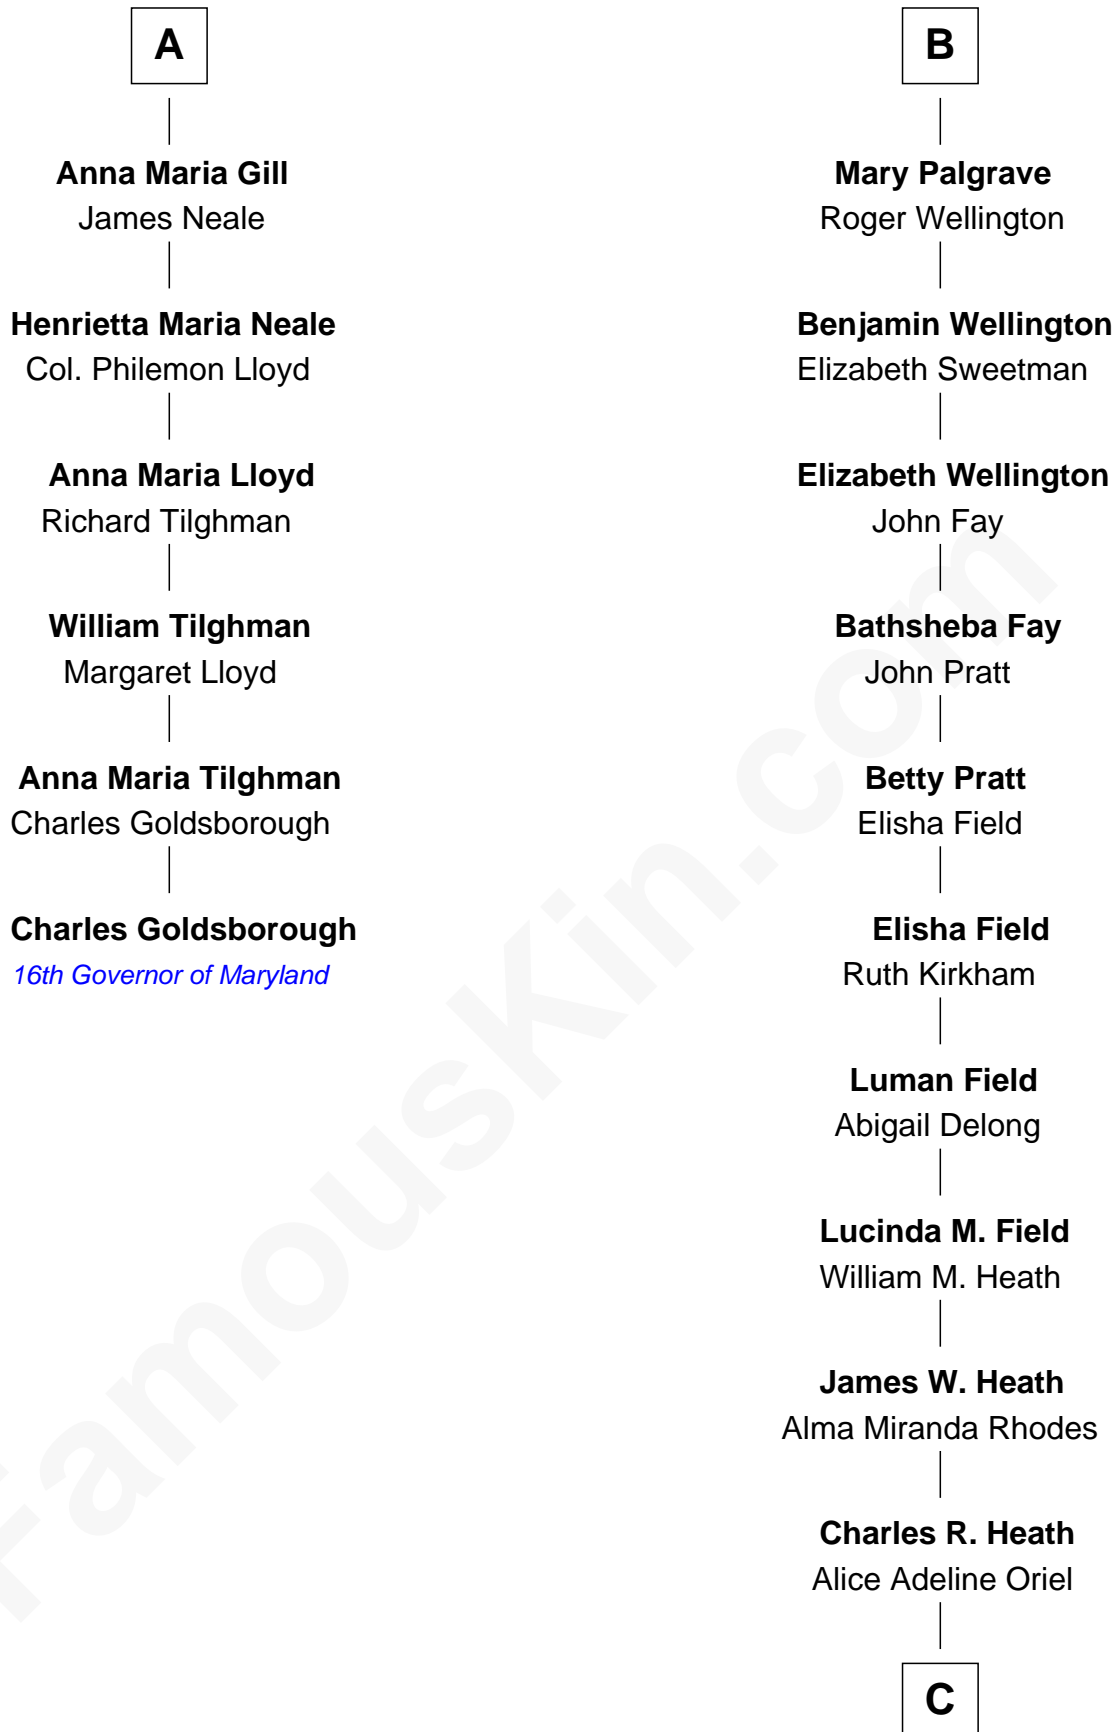

**FamousKin.com**  
**Relationship Chart of**  
**Charles Goldsborough**  
*16th Governor of Maryland*

**12th cousin 7 times removed of**  
**Sarah Palin**  
*9th Governor of Alaska*

**C**

**Charles Francis Heath**  
Nellie Marie Brandt

**Charles Richard Heath**  
Sarah Sheeran

**Sarah Palin**  
*9th Governor of Alaska*

FamousKin.com