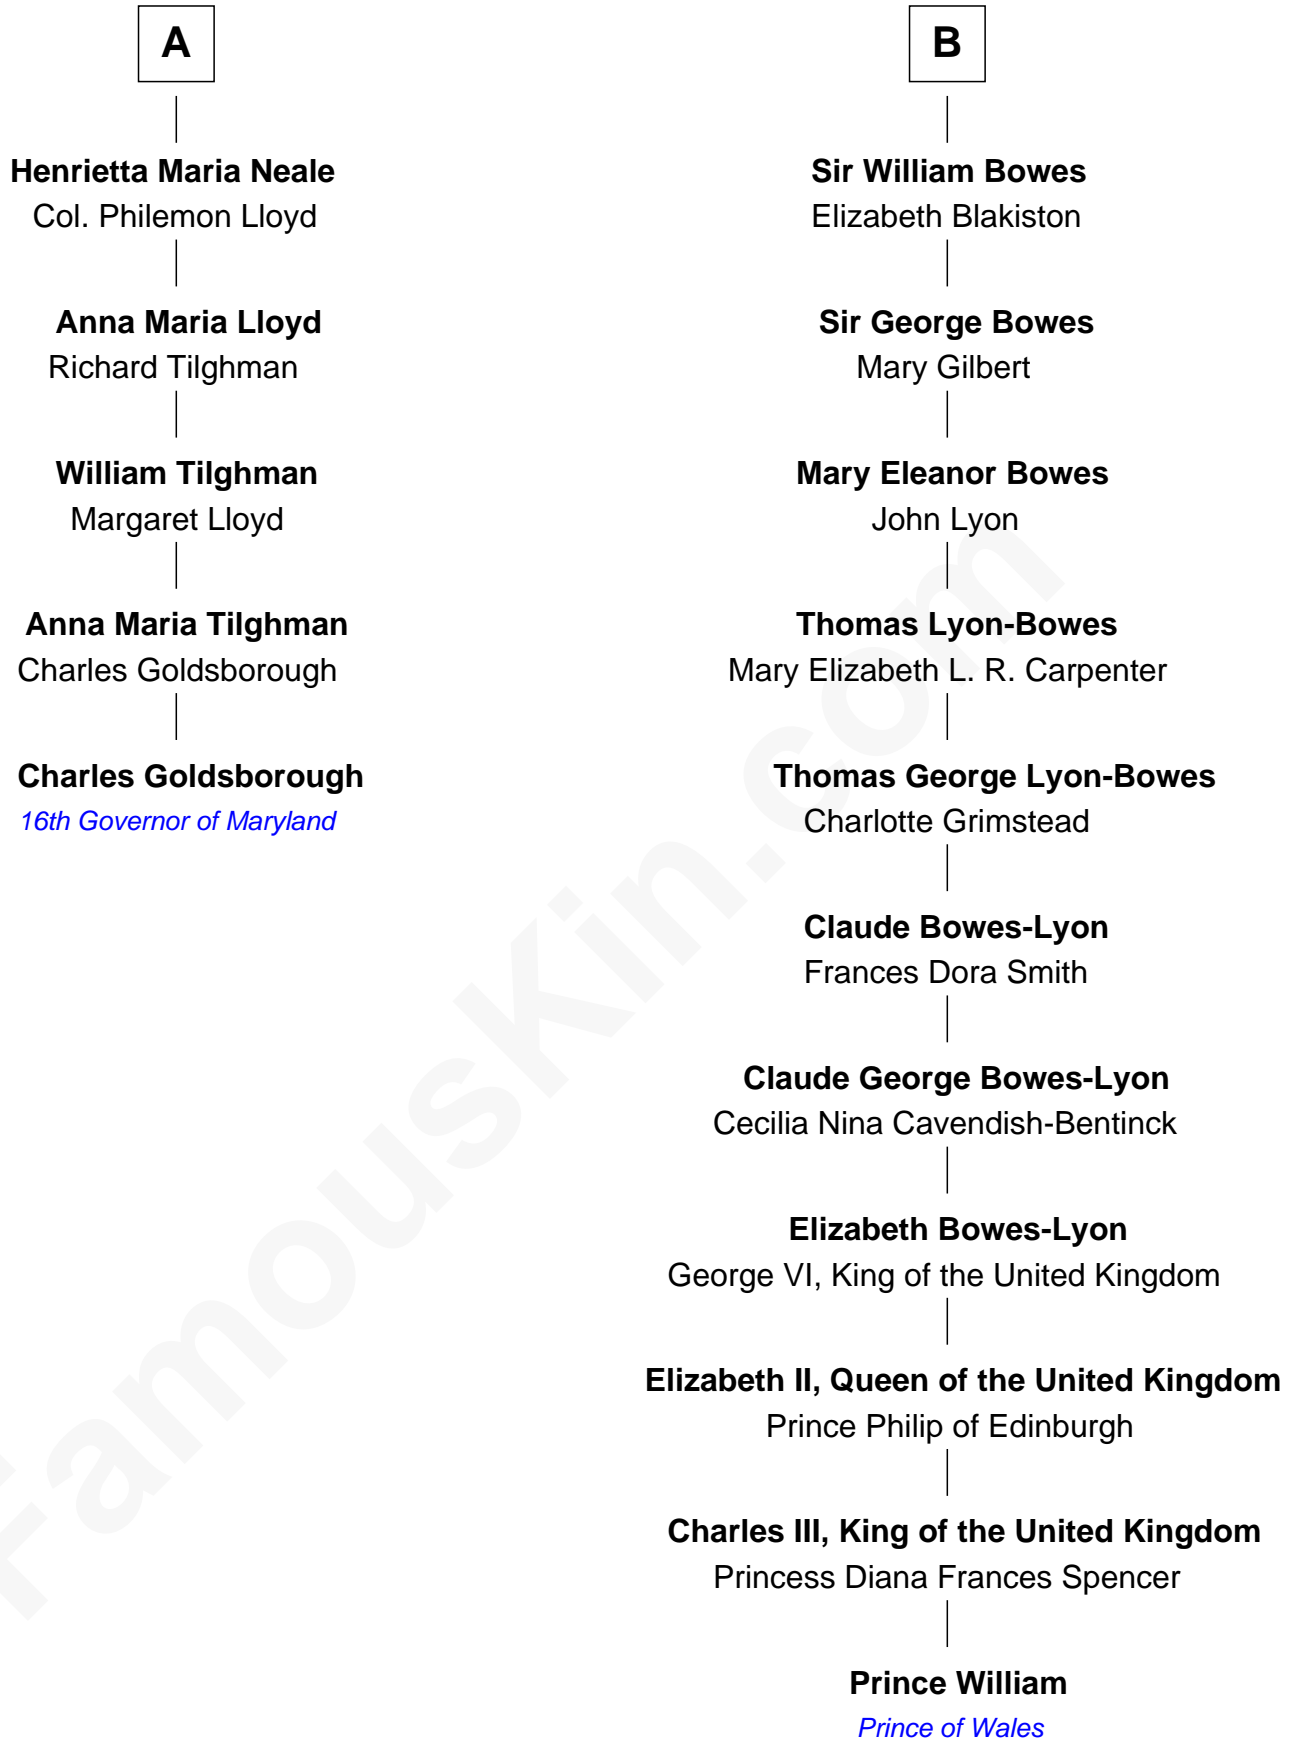

FamousKin.com
Relationship Chart of
Charles Goldsborough
16th Governor of Maryland

11th cousin 6 times removed of
Prince William
Prince of Wales

Sir Thomas Stanley
 Joan Goushill

William photo by [InSapphoWeTrust](#) [\(CC BY-SA 2.0\)](#)