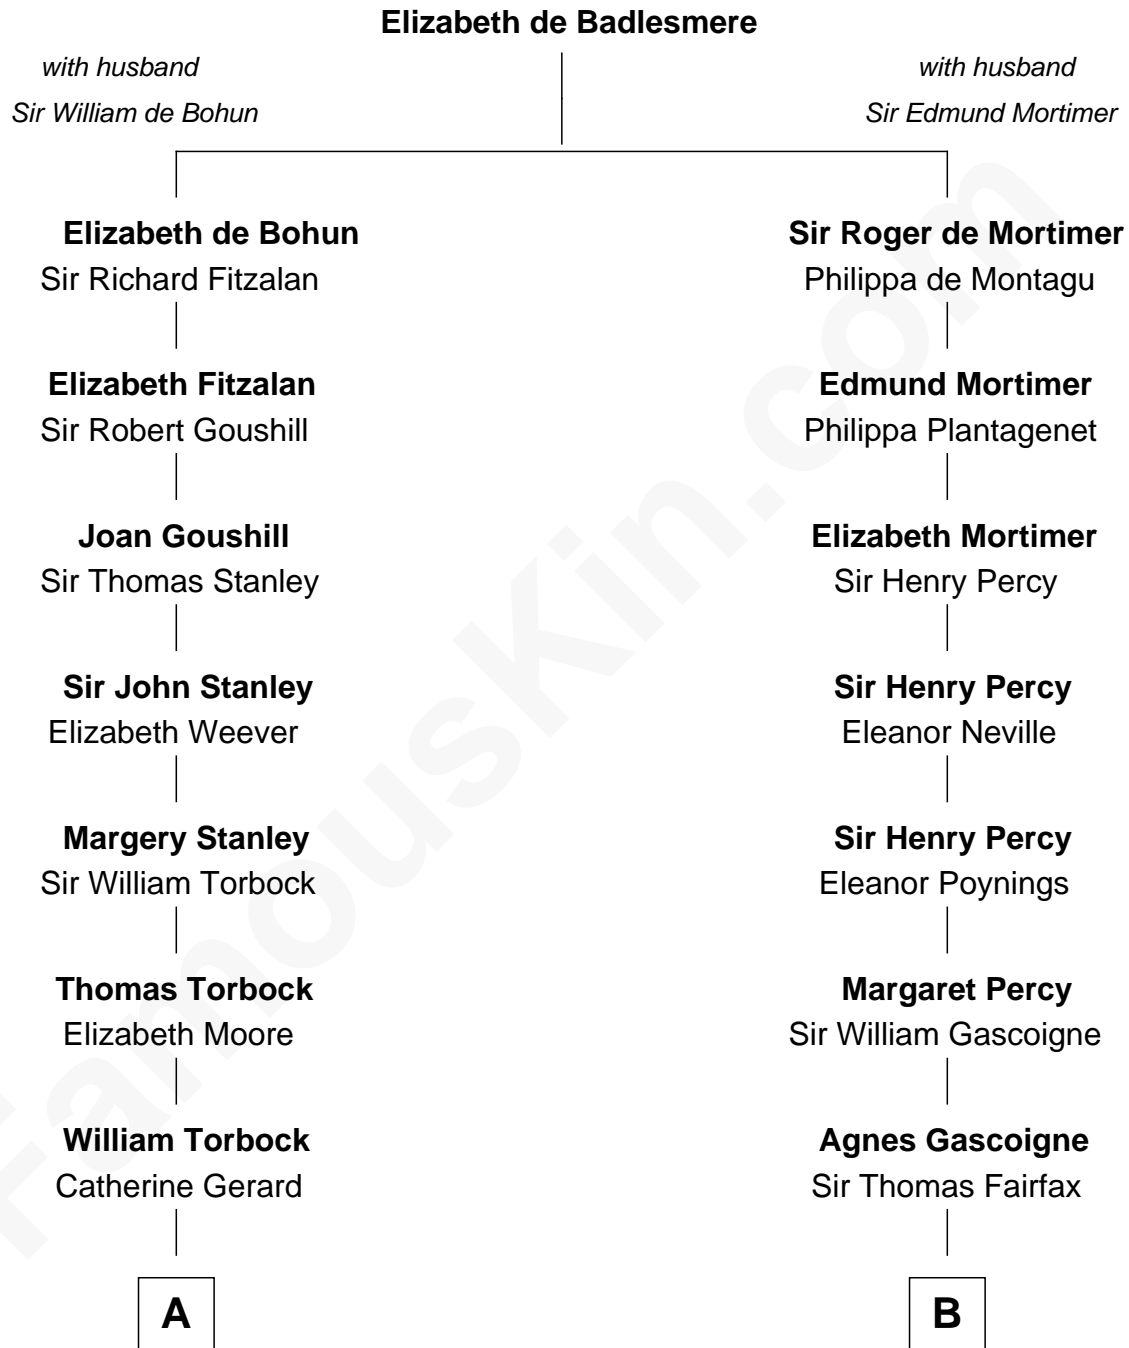

**FamousKin.com**  
**Relationship Chart of**  
**Charles Goldsborough**  
*16th Governor of Maryland*

**14th cousin 7 times removed of**

**Catherine Middleton**  
*Princess of Wales*

C

**Francis Martineau Lupton**

Harriet Albina Davis

**Olive Christina Lupton**

Richard Noel Middleton

**Peter Francis Middleton**

Valerie Glassborow

**Michael Francis Middleton**

Carole Elizabeth Goldsmith

**Catherine Middleton**

*Princess of Wales*