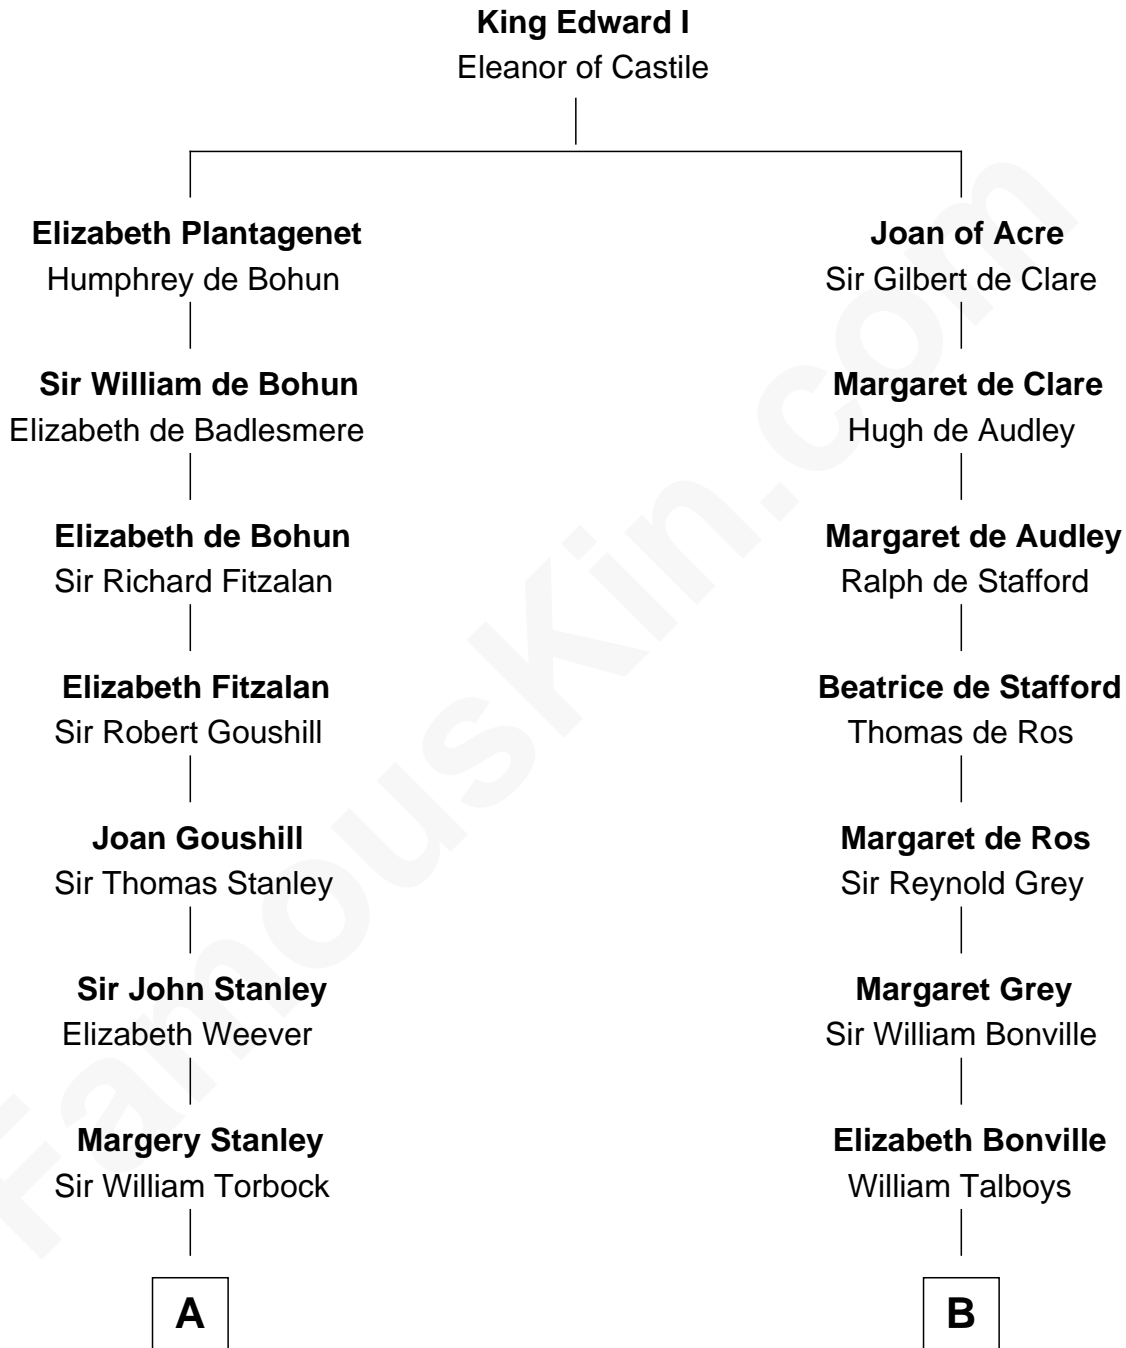

**FamousKin.com**  
**Relationship Chart of**  
**Charles Goldsborough**  
*16th Governor of Maryland*

**16th cousin 3 times removed of**  
**William Rufus Day**  
*36th U.S. Secretary of State*

**C**

—  
**Rufus Paine Spalding**

Lucretia A. Swift

—  
**Emily Swift Spalding**

Luther Day

—  
**William Rufus Day**

*36th U.S. Secretary of State*

FamousKin.com