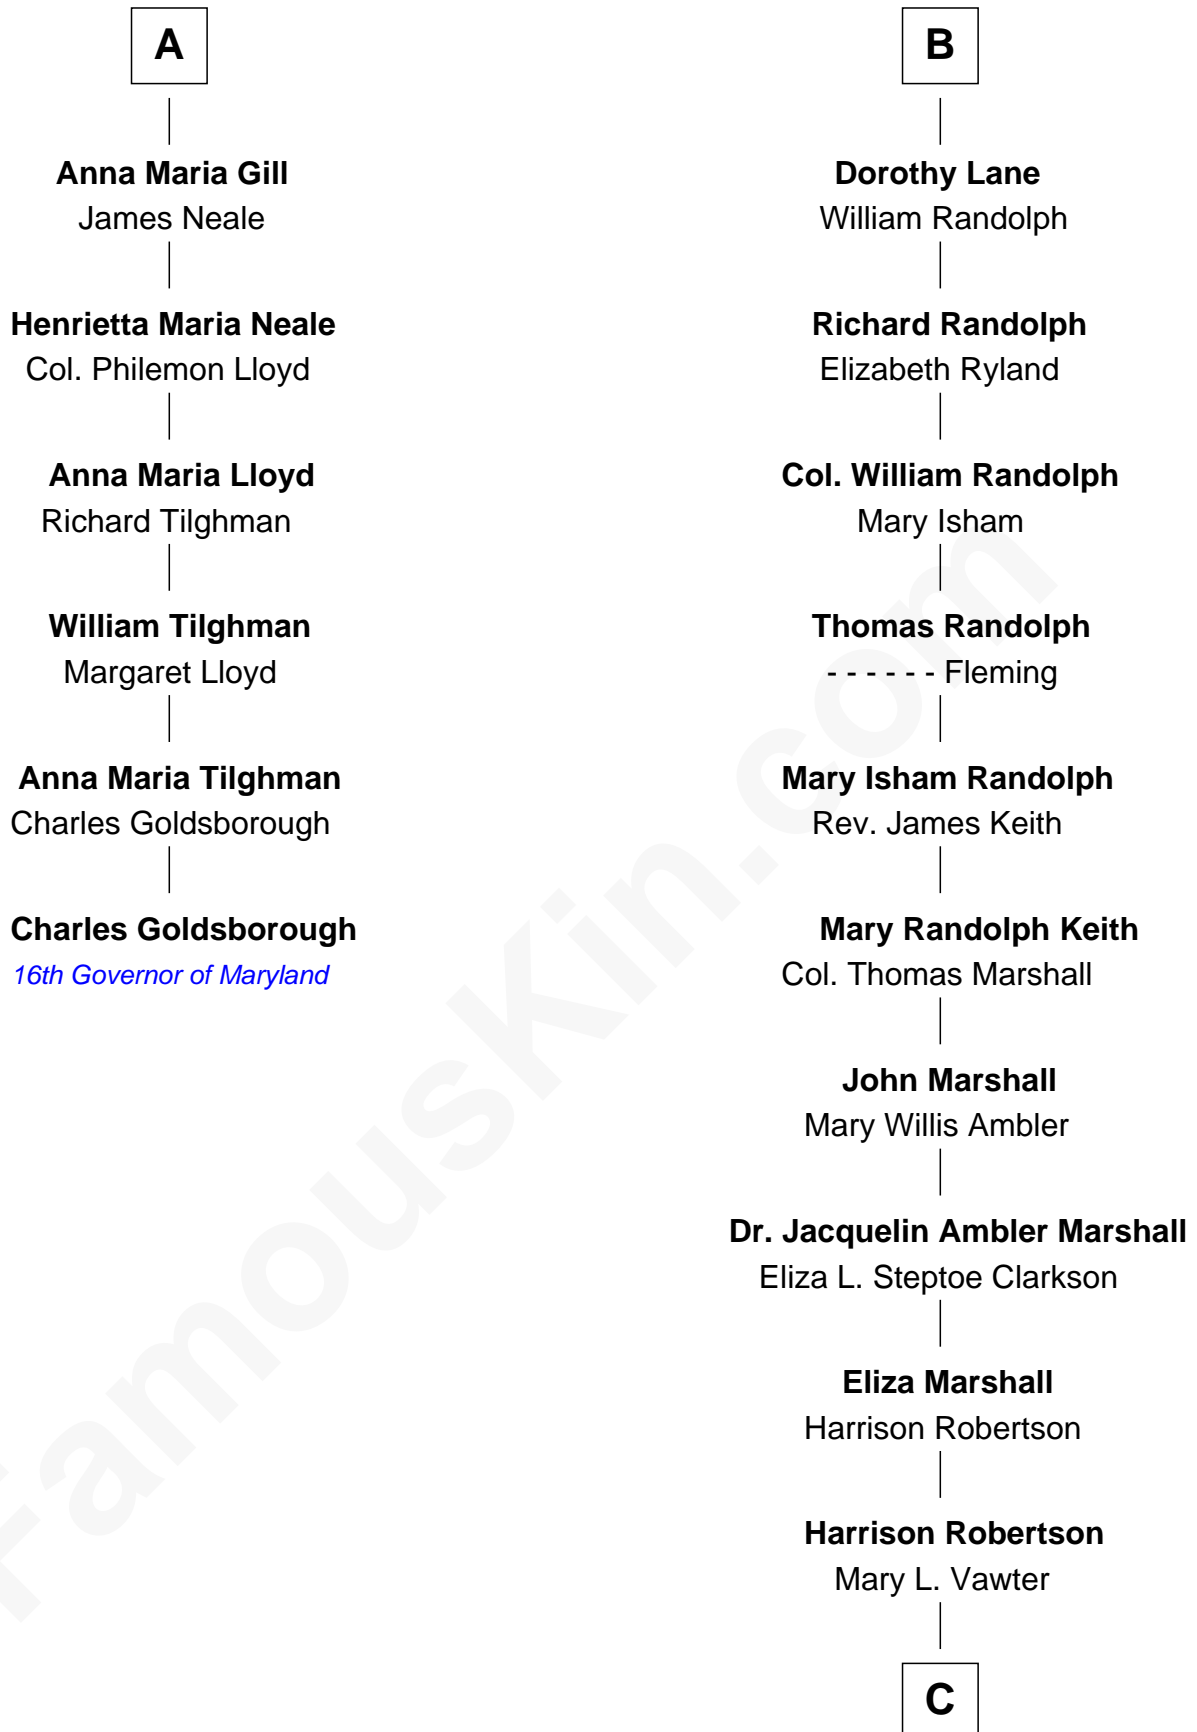

FamousKin.com
Relationship Chart of
Charles Goldsborough
16th Governor of Maryland

12th cousin 7 times removed of
Mary Chapin Carpenter
Singer and Songwriter

C

Harrison Marshall Robertson

Mary MacKenzie

Mary Bowie Robertson