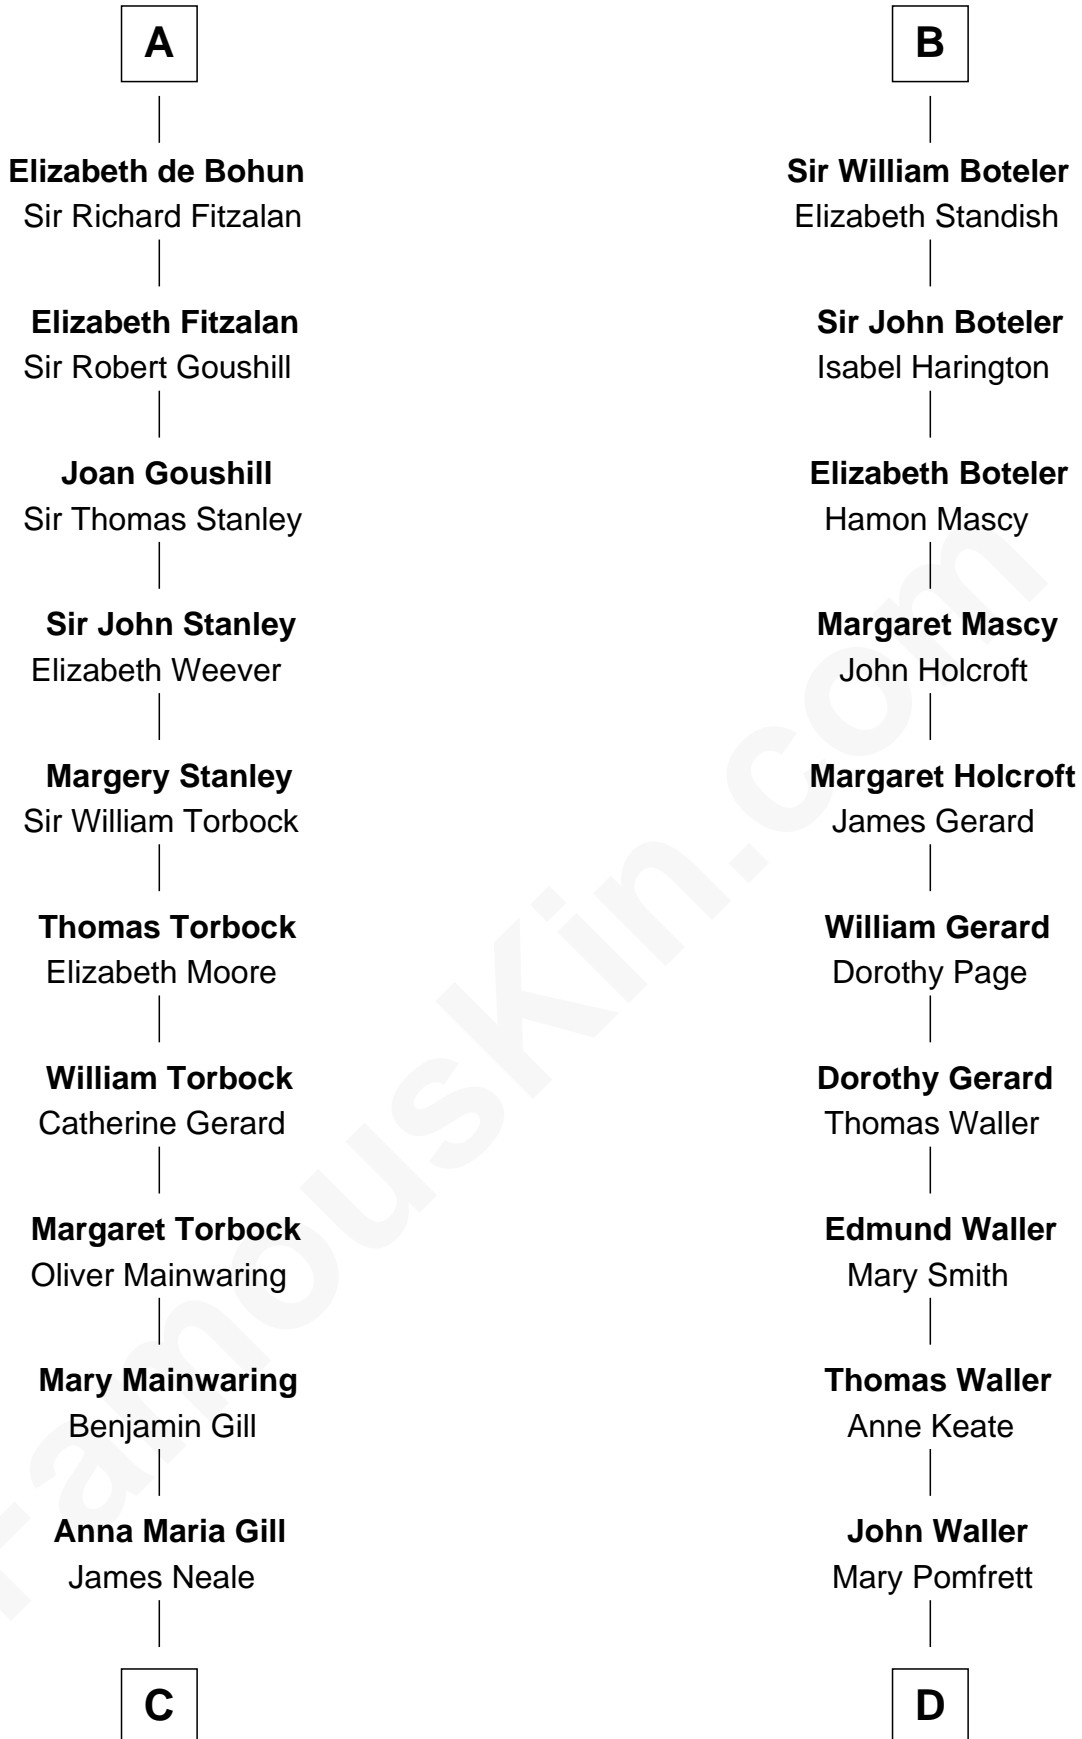

FamousKin.com
Relationship Chart of
Charles Goldsborough
16th Governor of Maryland

21st cousin of
Capt. William Lewis Herndon
Captain of the ill fated S.S. Central America

C

Henrietta Maria Neale

Col. Philemon Lloyd

Anna Maria Lloyd

Richard Tilghman

William Tilghman

Margaret Lloyd

Anna Maria Tilghman

Charles Goldsborough

Charles Goldsborough

16th Governor of Maryland