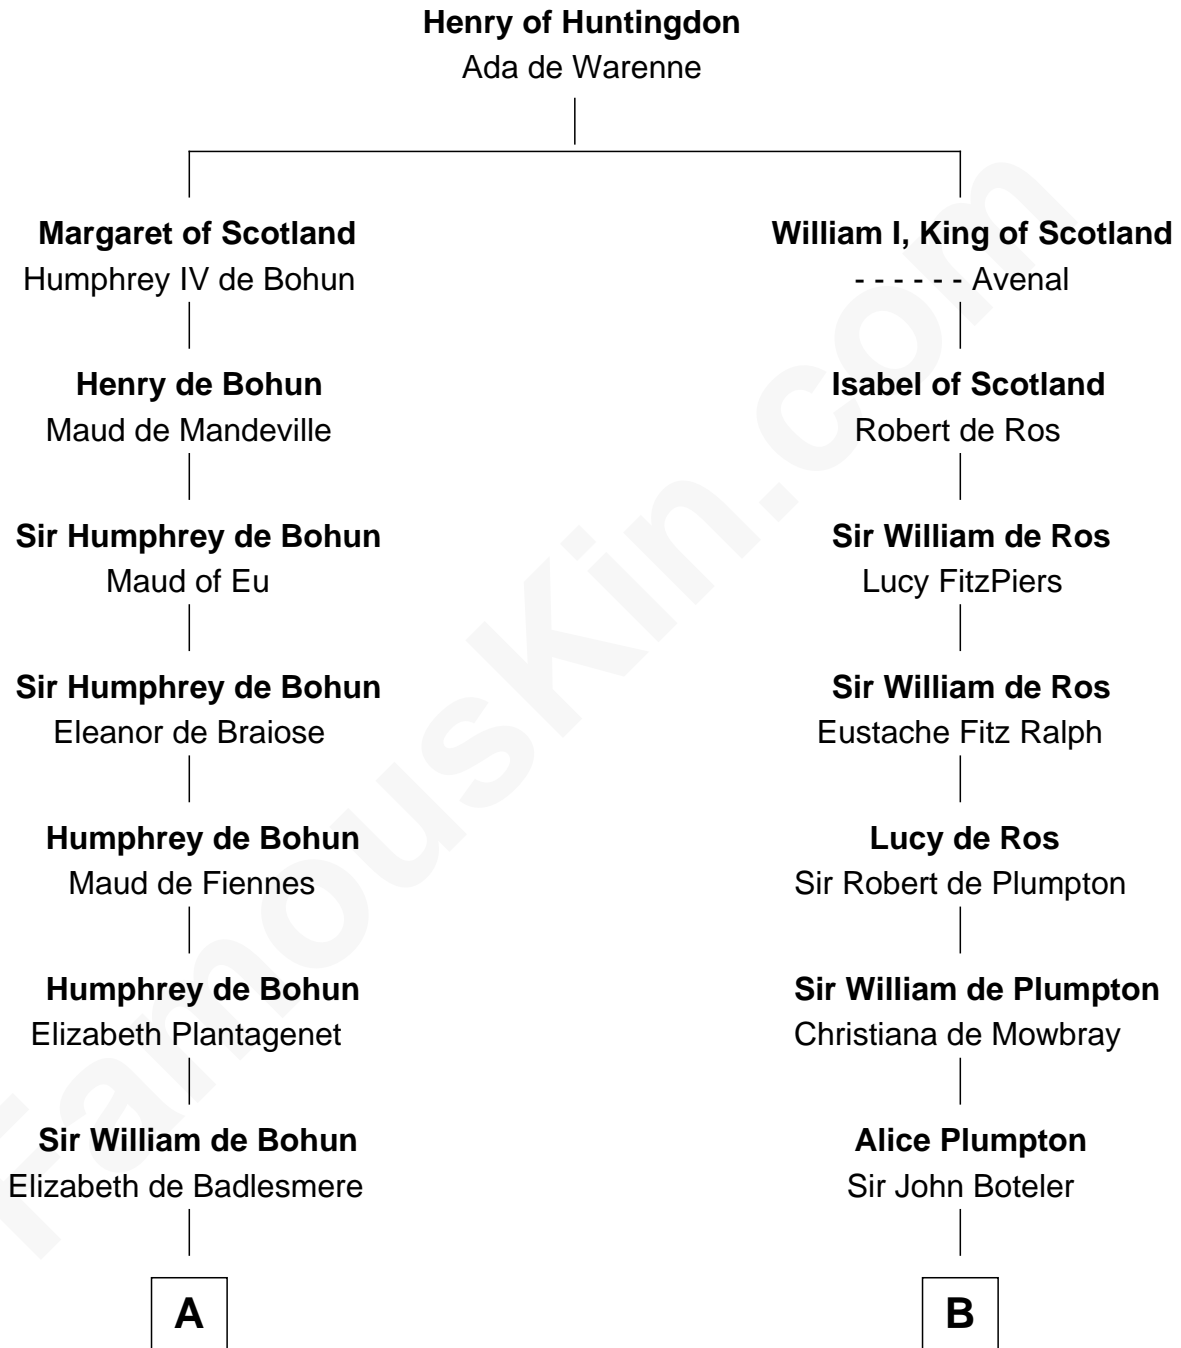

FamousKin.com
Relationship Chart of
Charles Goldsborough
16th Governor of Maryland

21st cousin of
Capt. William Lewis Herndon
Captain of the ill fated S.S. Central America

C

Henrietta Maria Neale

Col. Philemon Lloyd

Anna Maria Lloyd

Richard Tilghman

William Tilghman

Margaret Lloyd

Anna Maria Tilghman

Charles Goldsborough

Charles Goldsborough

16th Governor of Maryland

Elizabeth Hull

Capt. William Lewis Herndon

Captain of the S.S. Central America

FamousKin.com