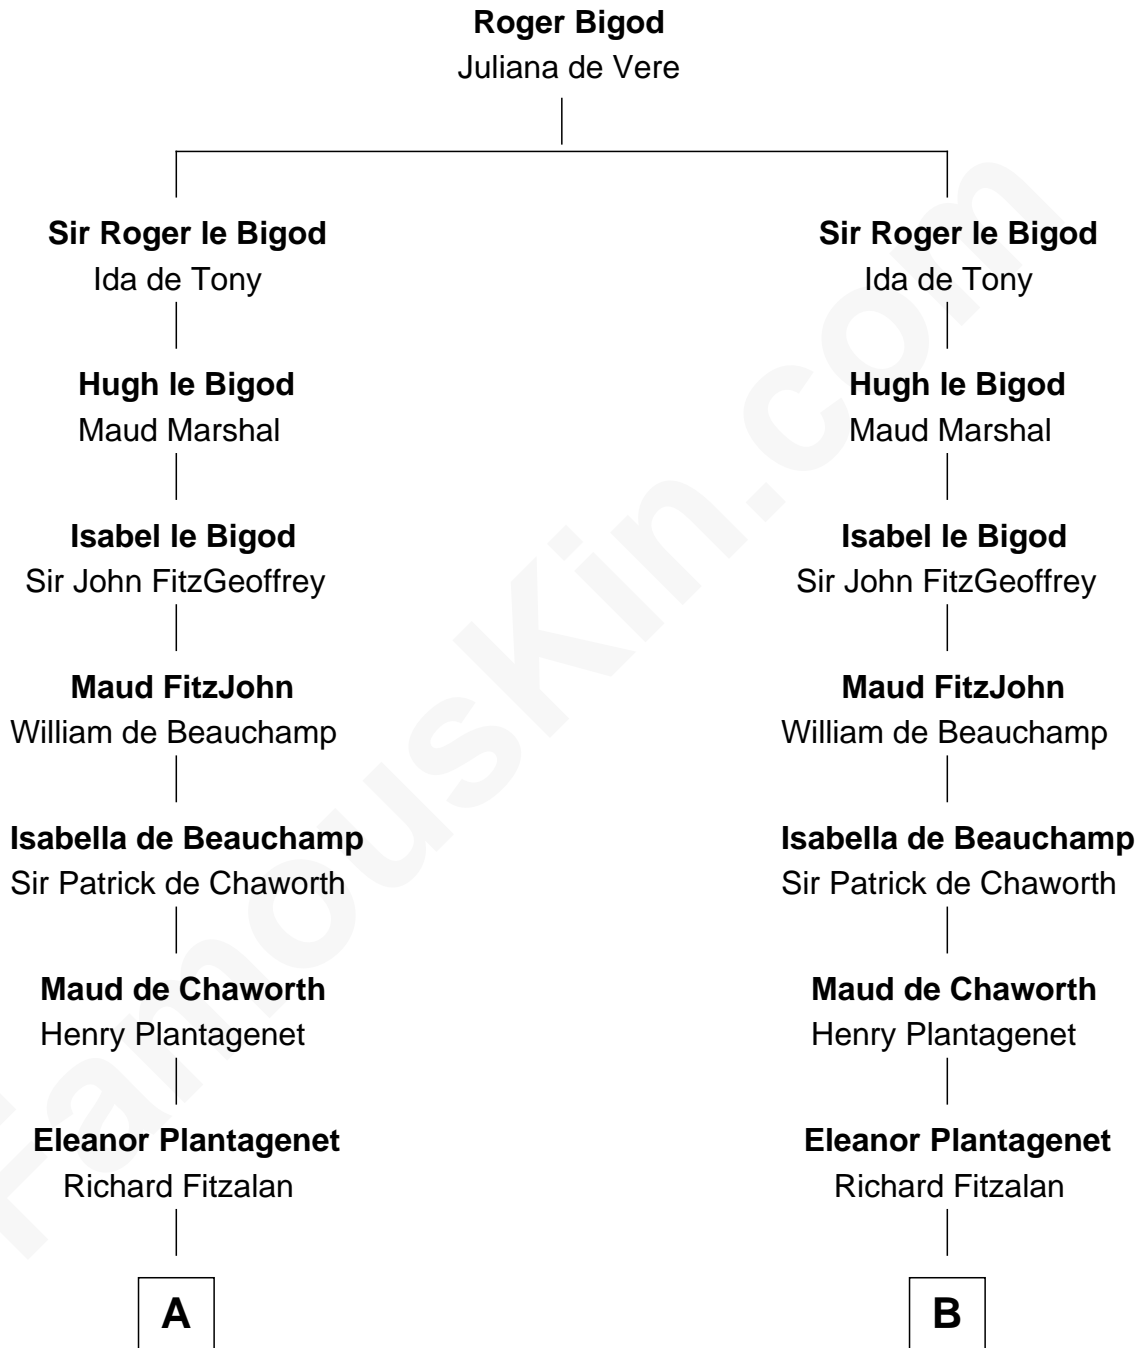

FamousKin.com
Relationship Chart of
Charles Goldsborough
16th Governor of Maryland

19th cousin 2 times removed of

Richard Henry Lee
Signer of the Declaration of Independence

C

Henrietta Maria Neale

Col. Philemon Lloyd

Anna Maria Lloyd

Richard Tilghman

William Tilghman

Margaret Lloyd

Anna Maria Tilghman

Charles Goldsborough

Charles Goldsborough

16th Governor of Maryland