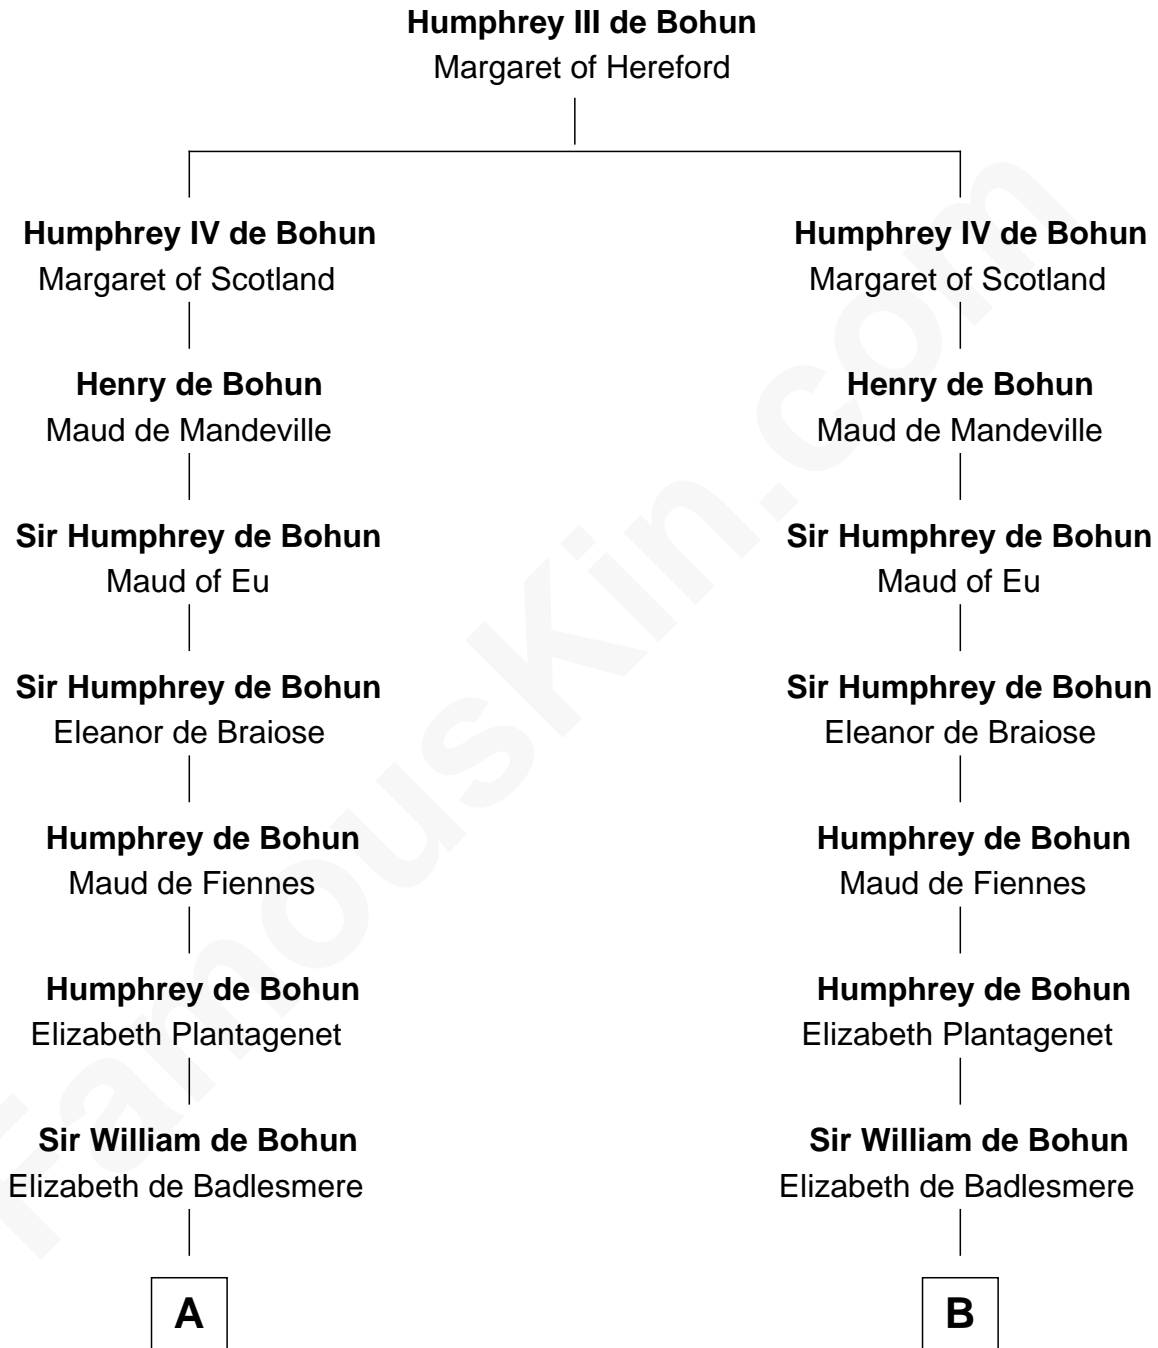

FamousKin.com
Relationship Chart of
Charles Goldsborough
16th Governor of Maryland

19th cousin 2 times removed of

Richard Henry Lee
Signer of the Declaration of Independence

C

Henrietta Maria Neale

Col. Philemon Lloyd

Anna Maria Lloyd

Richard Tilghman

William Tilghman

Margaret Lloyd

Anna Maria Tilghman

Charles Goldsborough

Charles Goldsborough

16th Governor of Maryland