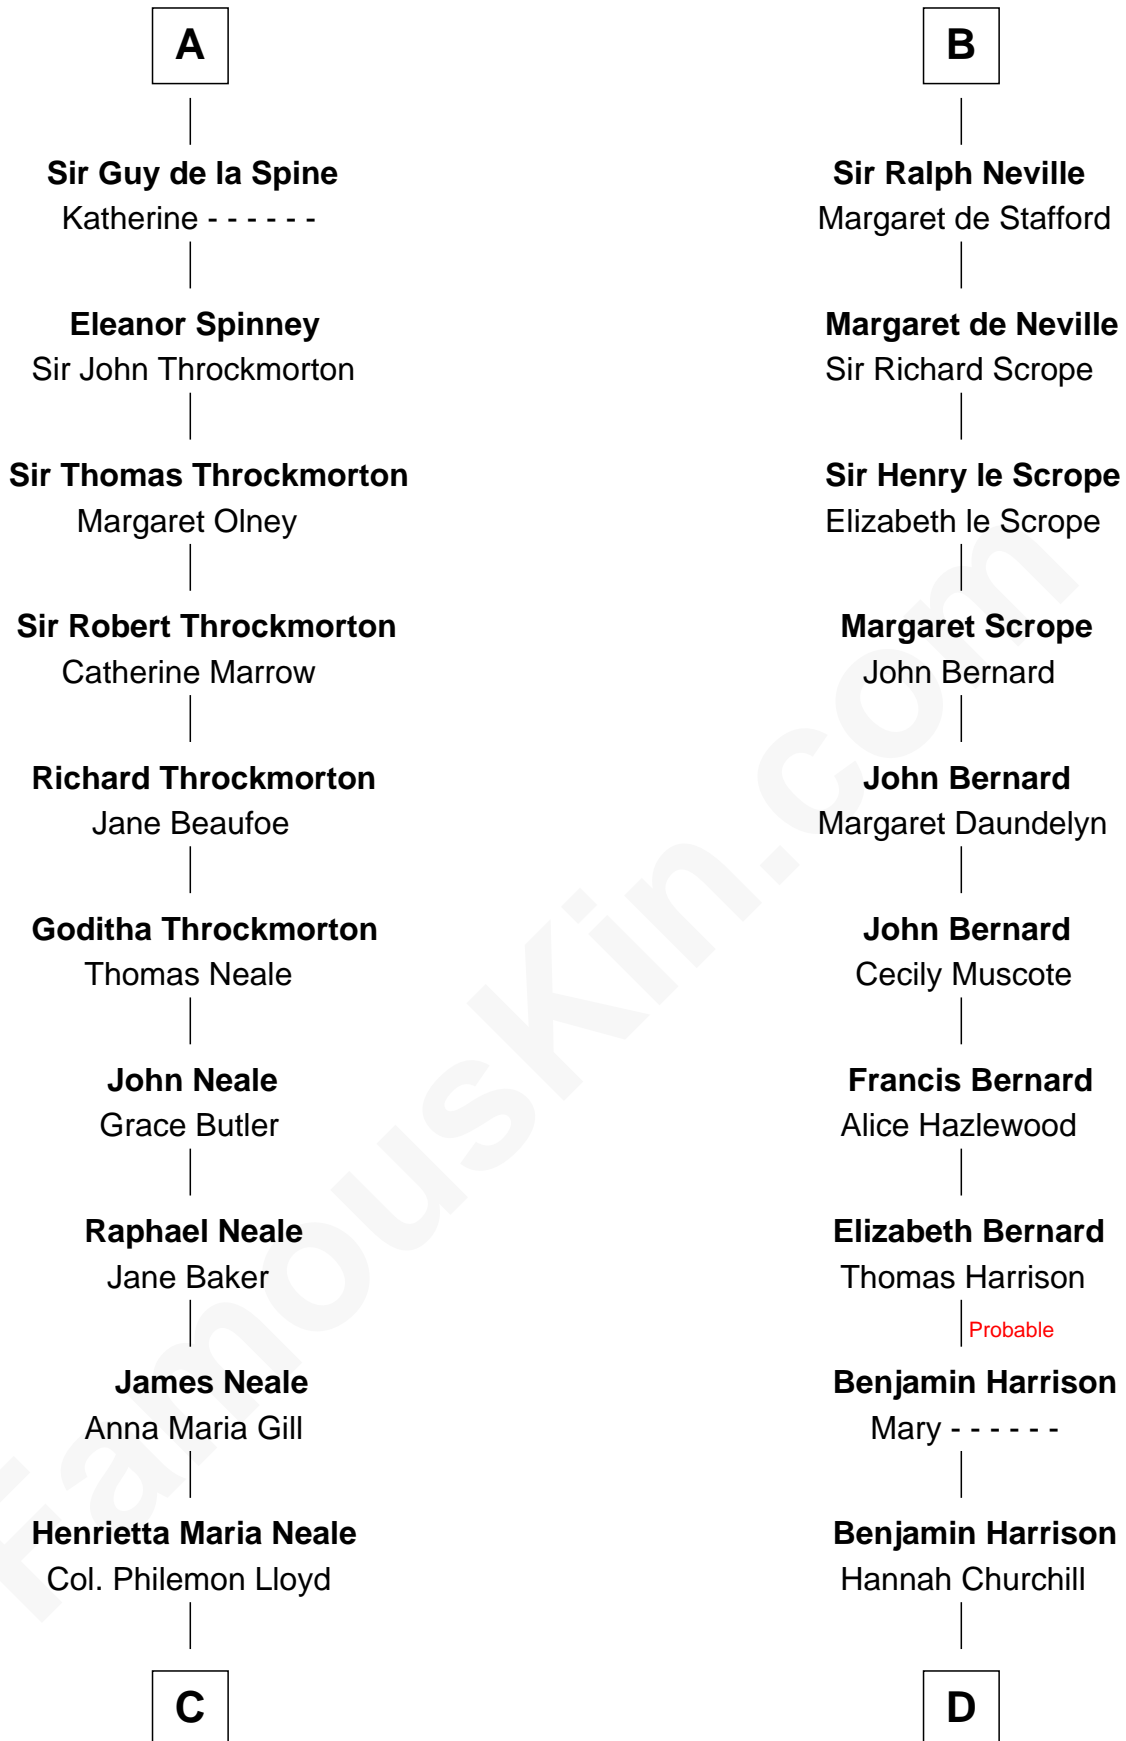

FamousKin.com
Relationship Chart of
Charles Goldsborough
16th Governor of Maryland

19th cousin 1 time removed of
Richard Henry Lee
Signer of the Declaration of Independence

C

Anna Maria Lloyd

Richard Tilghman

William Tilghman

Margaret Lloyd

Anna Maria Tilghman

Charles Goldsborough

Charles Goldsborough

16th Governor of Maryland

D

Hannah Harrison