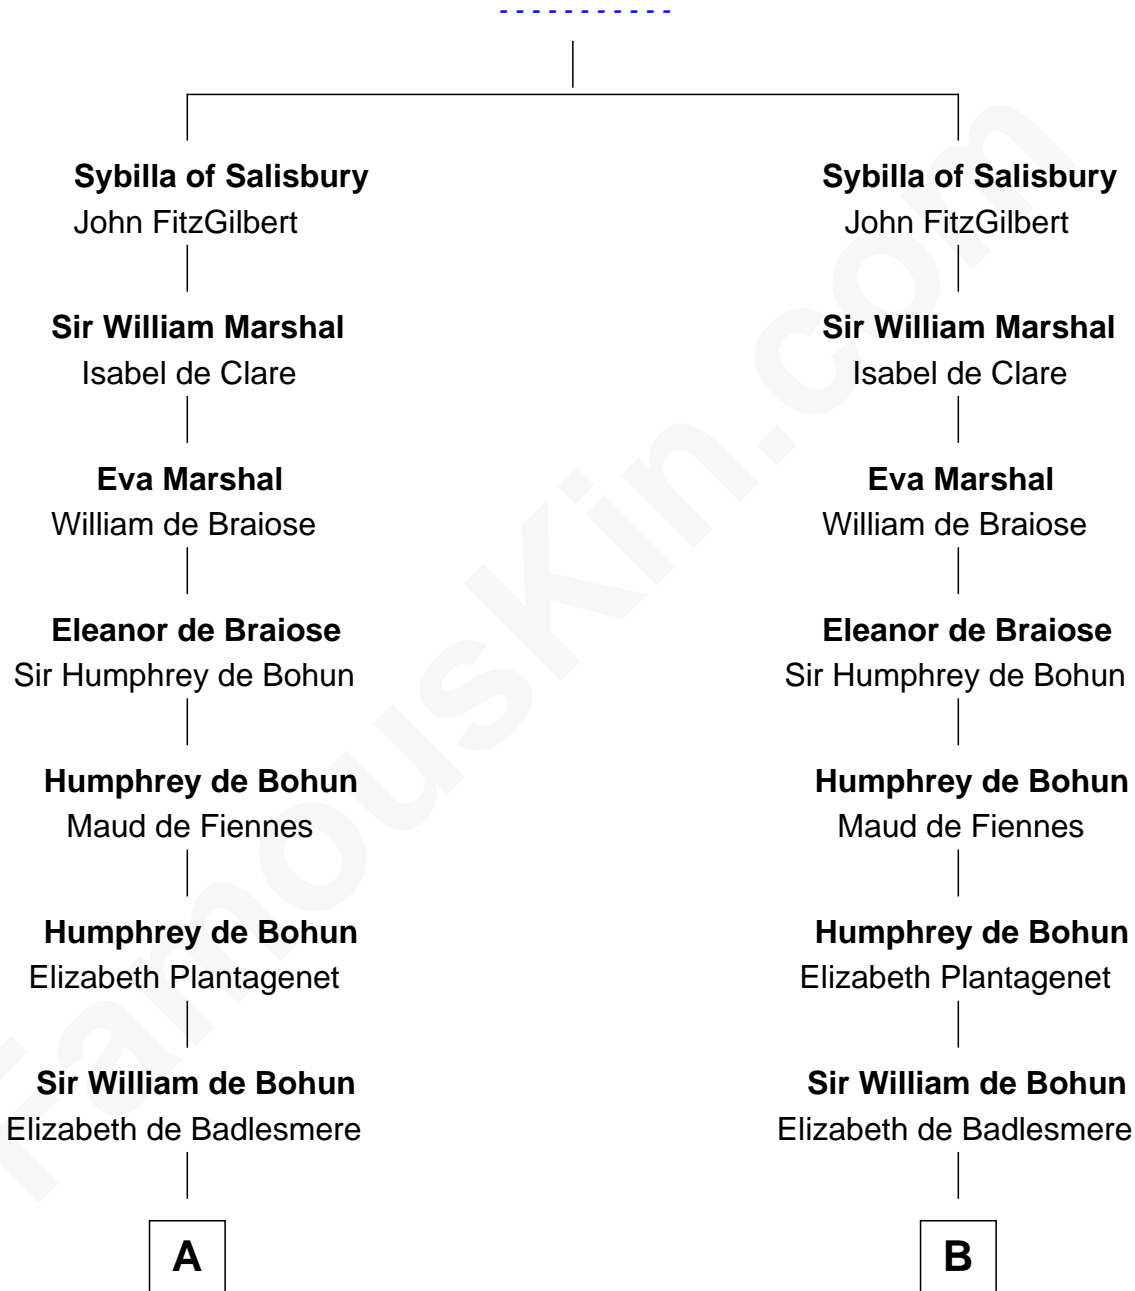

FamousKin.com
Relationship Chart of
Charles Goldsborough
16th Governor of Maryland

19th cousin 2 times removed of

Richard Henry Lee
Signer of the Declaration of Independence

Walter of Salisbury

C

Henrietta Maria Neale

Col. Philemon Lloyd

Anna Maria Lloyd

Richard Tilghman

William Tilghman

Margaret Lloyd

Anna Maria Tilghman

Charles Goldsborough

Charles Goldsborough

16th Governor of Maryland

D

Laetitia Corbin

Richard Lee

Gov. Thomas Lee

Hannah Ludwell

Richard Henry Lee

Signer of Declaration of Independence