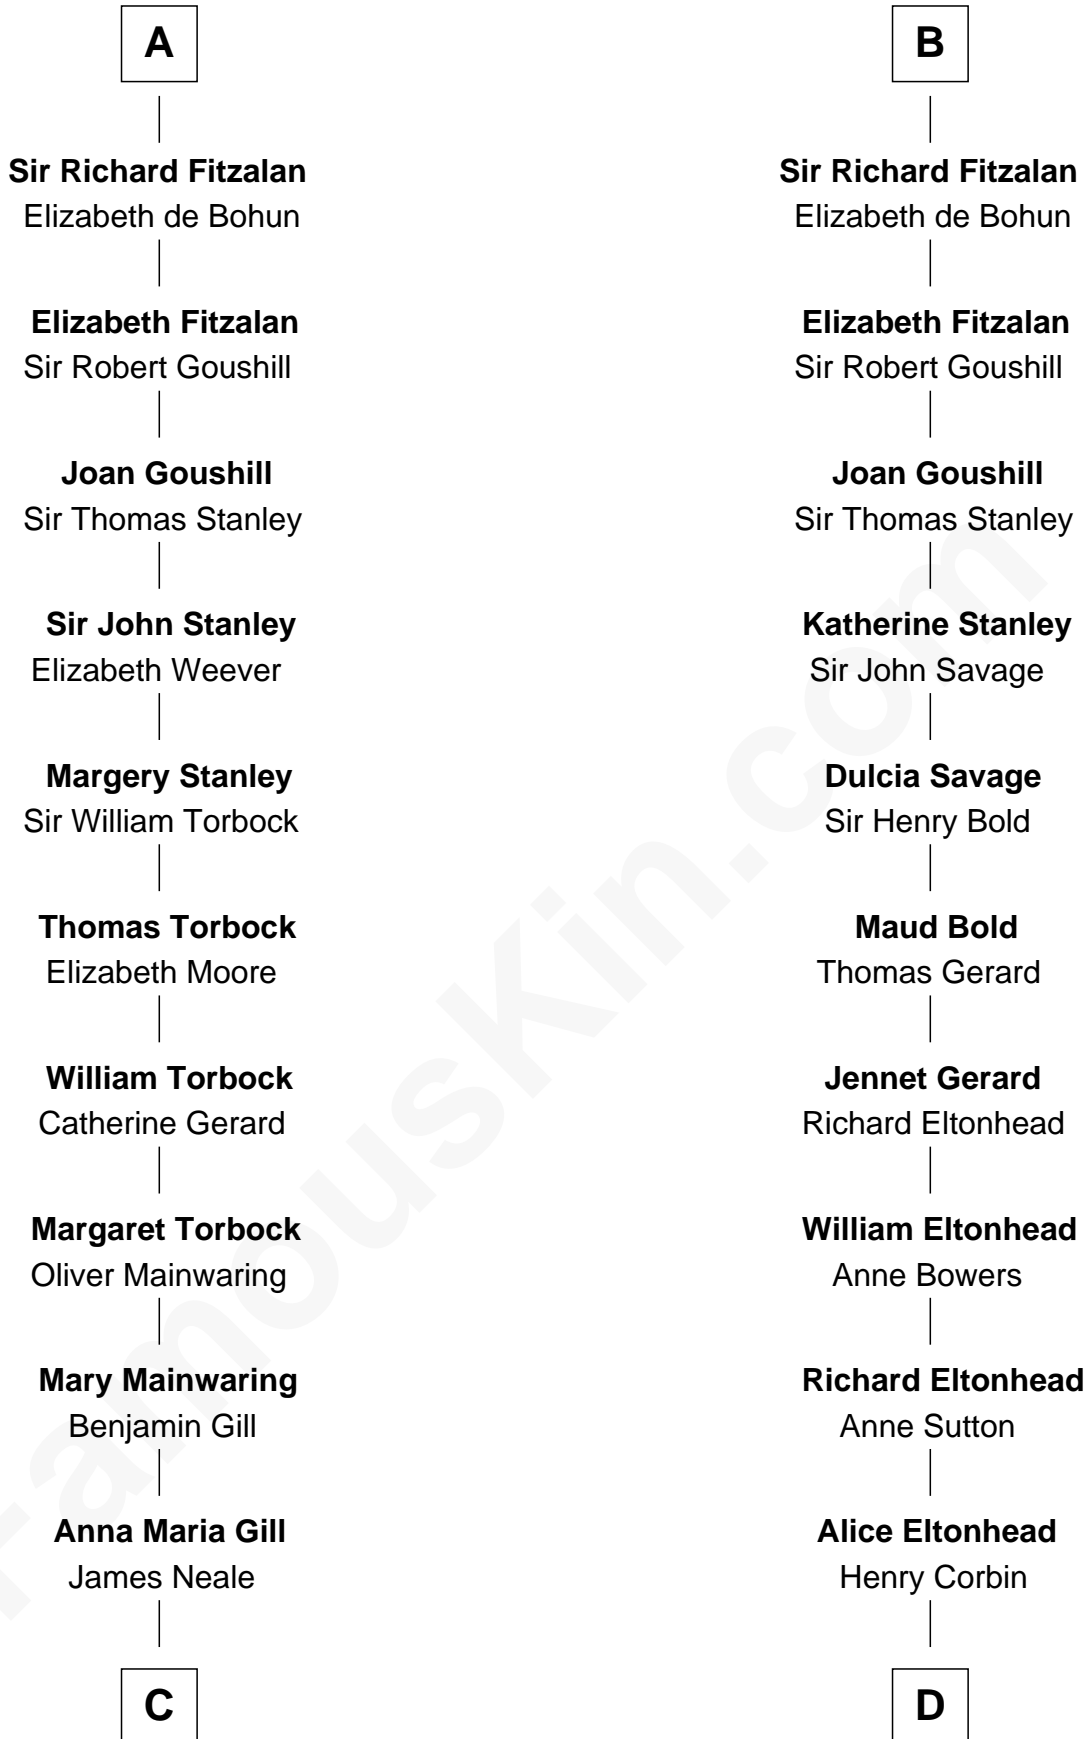

FamousKin.com
Relationship Chart of
Charles Goldsborough
16th Governor of Maryland

19th cousin 2 times removed of

Richard Henry Lee
Signer of the Declaration of Independence

C

Henrietta Maria Neale

Col. Philemon Lloyd

Anna Maria Lloyd

Richard Tilghman

William Tilghman

Margaret Lloyd

Anna Maria Tilghman

Charles Goldsborough

Charles Goldsborough

16th Governor of Maryland